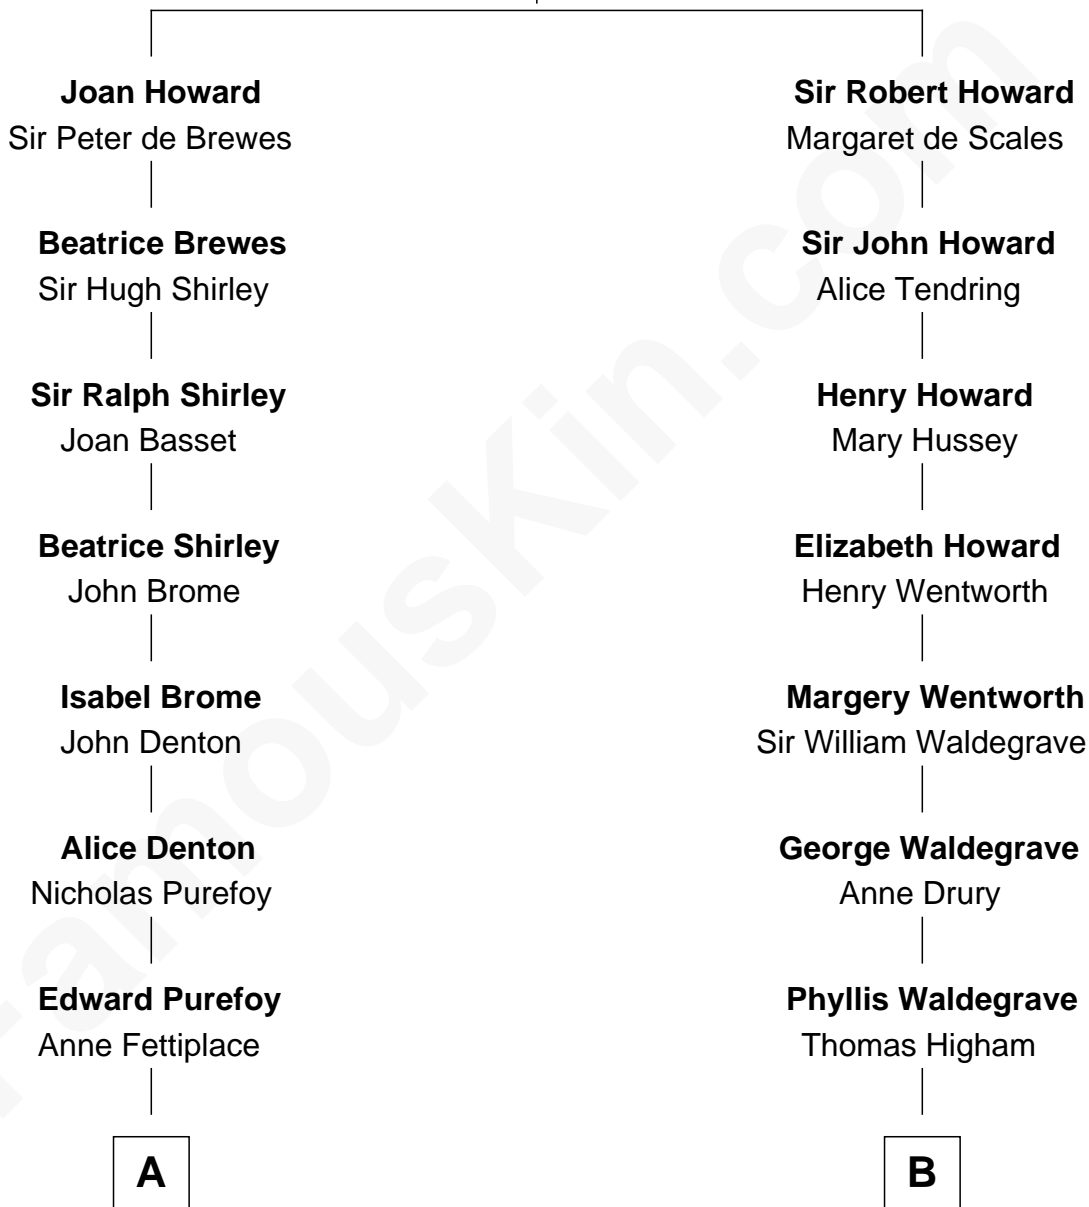

FamousKin.com

Relationship Chart of

Milton Bradley

Founder, Milton Bradley Company

17th cousin 2 times removed of

Bob Moore

Co-Founder, Bob's Red Mill

Sir John Howard

Alice de Bois

C

Clinton Morris Learnard

Gertrude Maud Yost

Doris Dell Learnard

Kenneth Earl Moore

Bob Moore

Co-Founder, Bob's Red Mill