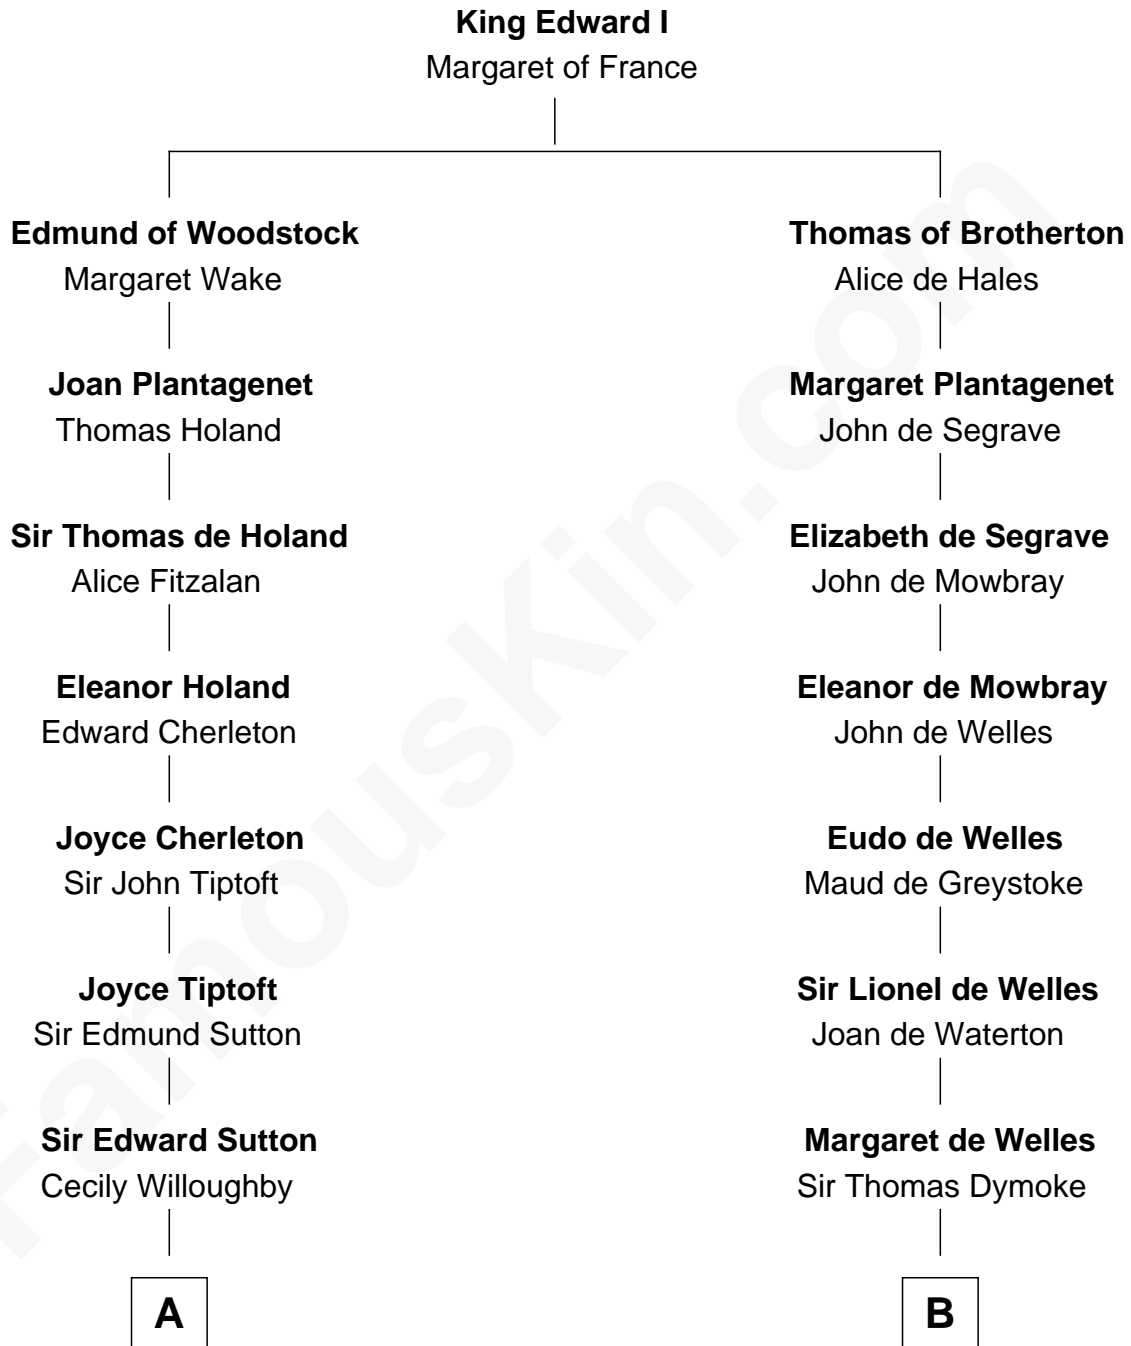

FamousKin.com

Relationship Chart of

Milton Bradley

Founder, Milton Bradley Company

18th cousin 2 times removed of

Robert Frost

Poet and Playwright

C

Fanny Lyford
Lewis Bradley

Milton Bradley
Founder, Milton Bradley Company

D

Samuel Abbott Frost
Mary Blunt

William Prescott Frost
Judith Colcord

William Prescott Frost
Isabella Moodie

Robert Frost
Poet and Playwright