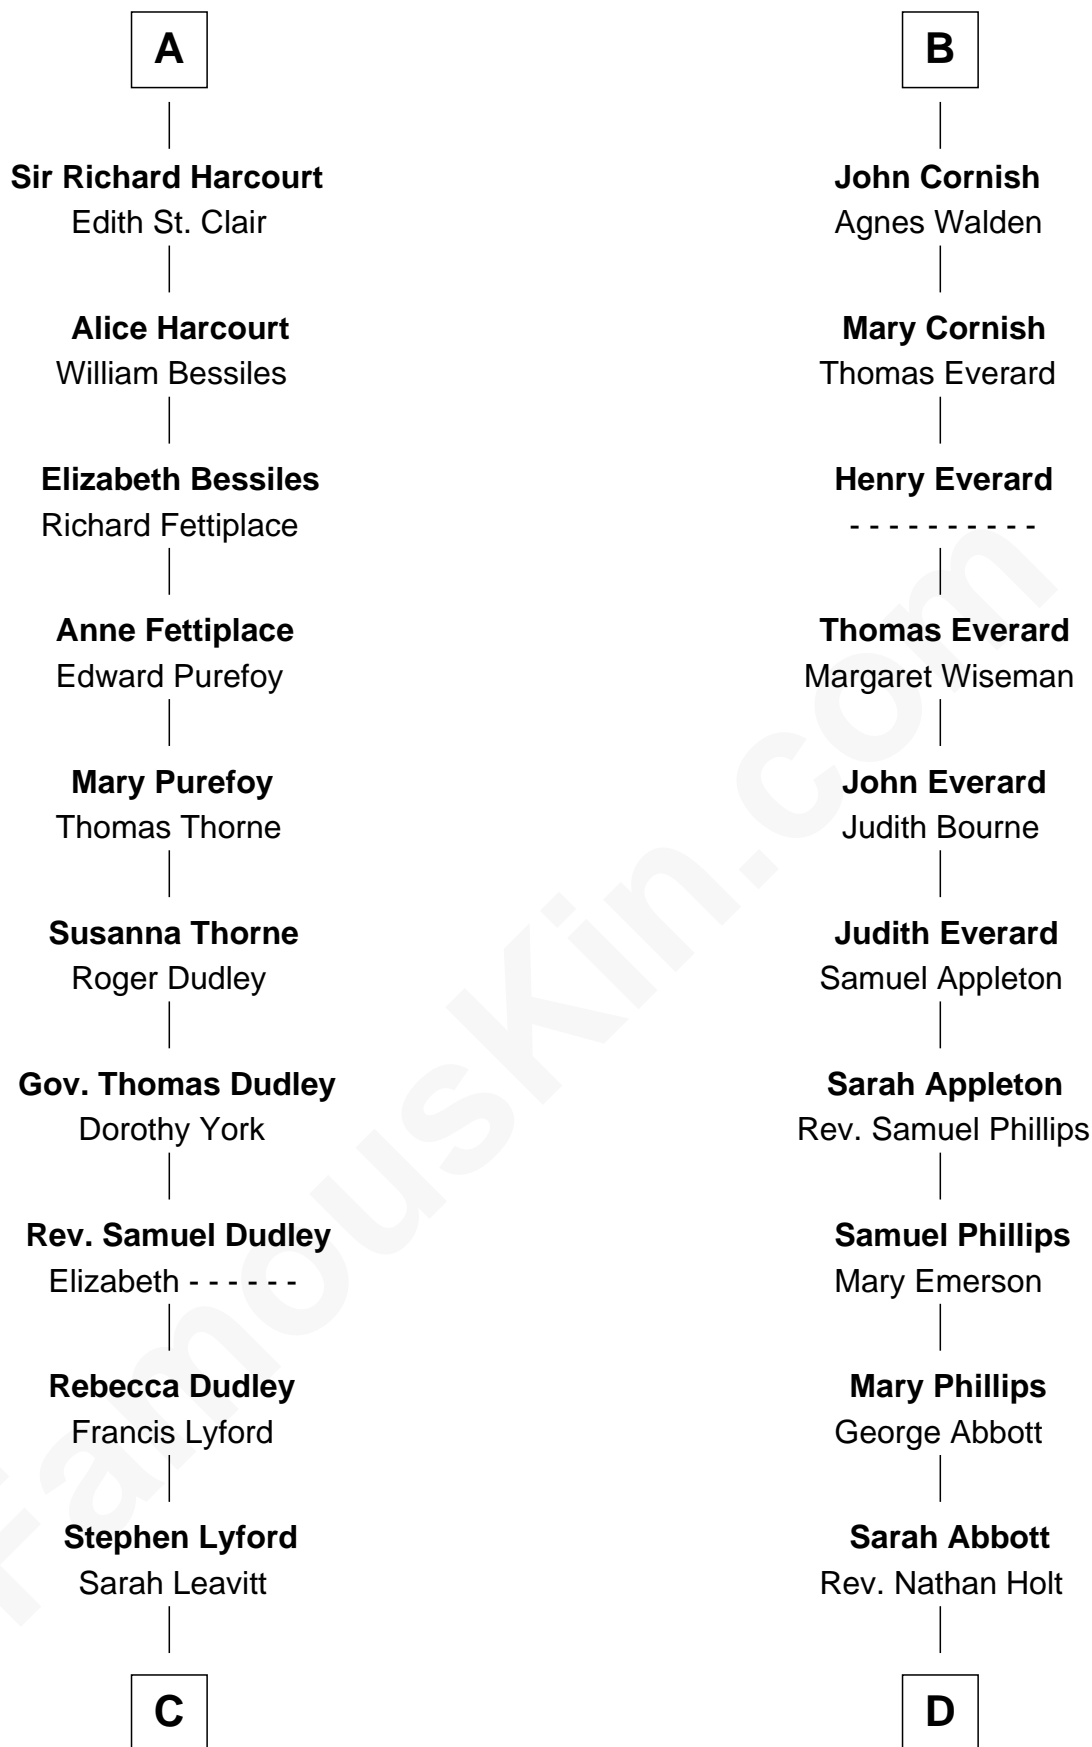

FamousKin.com Relationship Chart of

Milton Bradley

Founder, Milton Bradley Company

21st cousin of

Robert Frost

Poet and Playwright

C

Moses Lyford
Mehitable Smith

Oliver Smith Lyford
Elizabeth Johnson

Dudley Lyford
Betsey Smith

Fanny Lyford
Lewis Bradley

Milton Bradley
Founder, Milton Bradley Company

D

Sarah Holt
William Frost

Samuel Abbott Frost
Mary Blunt

William Prescott Frost
Judith Colcord