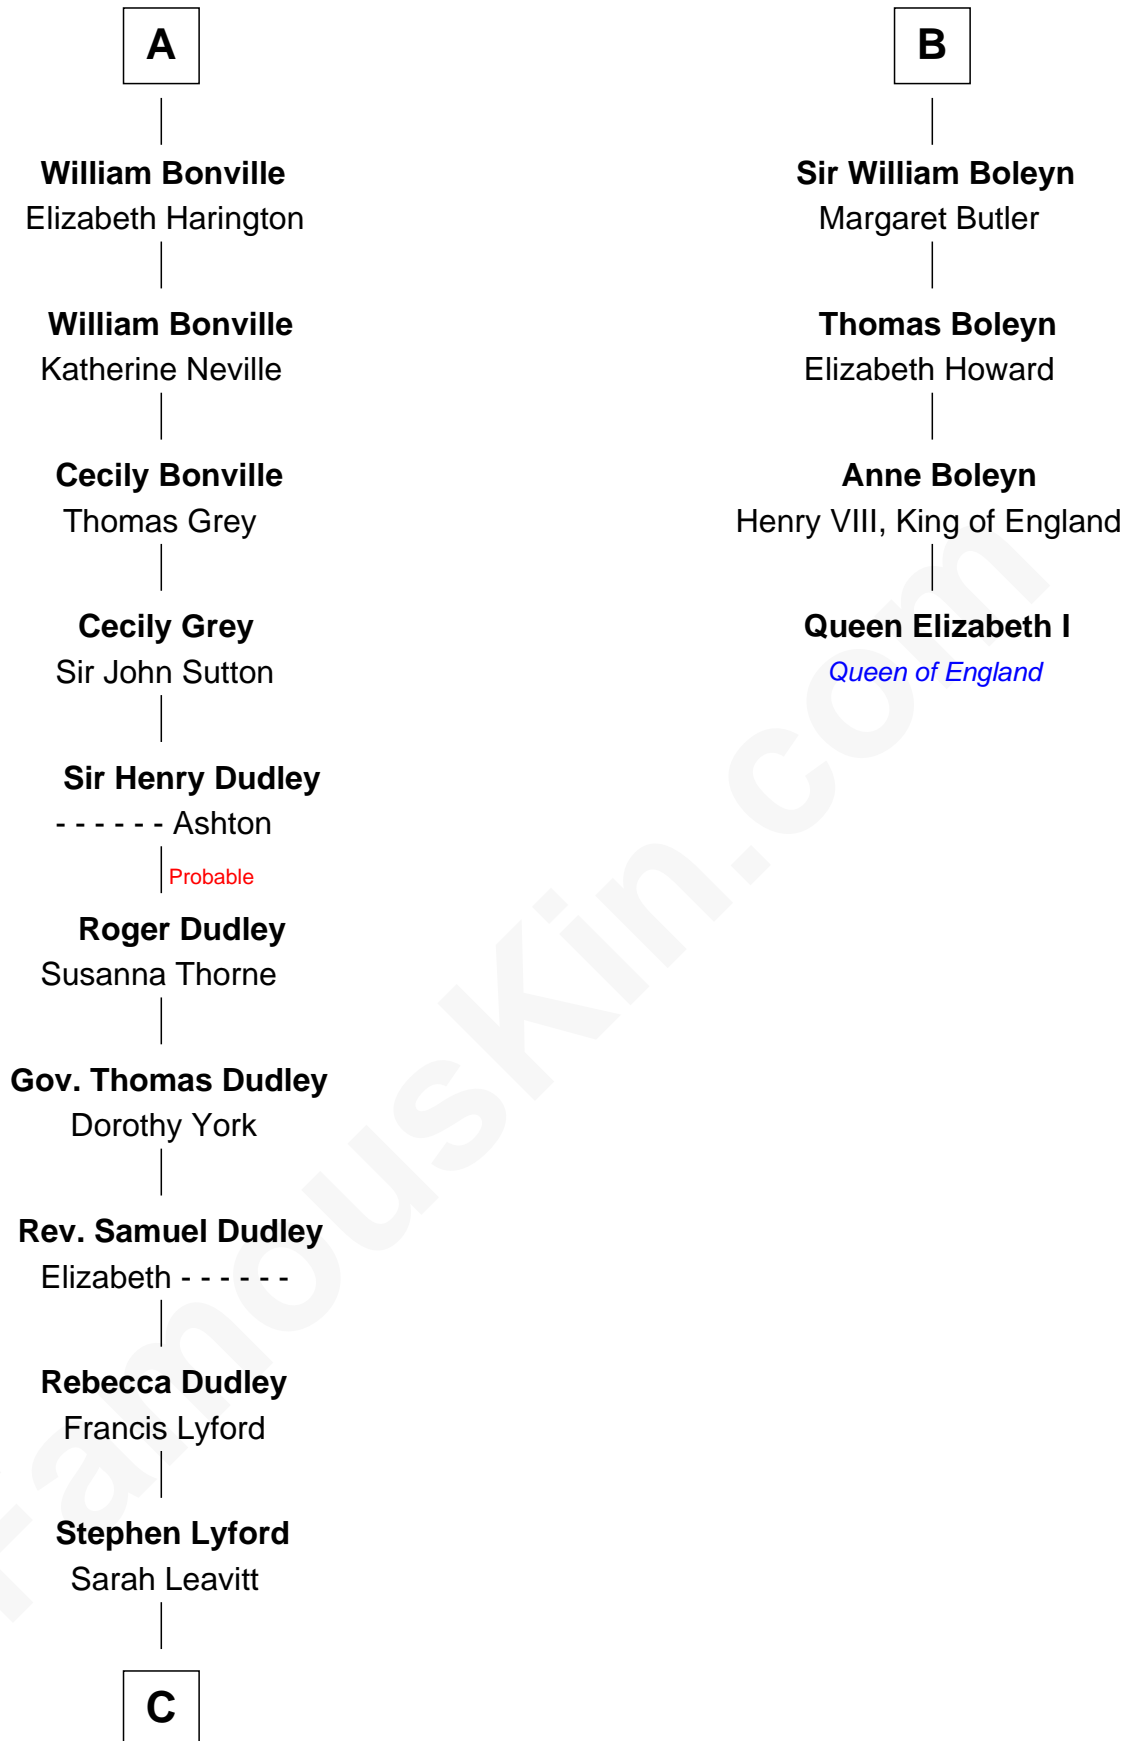

FamousKin.com

Relationship Chart of

Milton Bradley

Founder, Milton Bradley Company

10th cousin 11 times removed of

Queen Elizabeth I

Queen of England

Nichole d'Aubenev
Sir Roger de Somery

Beatrice de Stafford

Thomas de Ros

Margaret de Ros

Sir Reynold Grey

Margaret Grey

Sir William Bonville

A

Joan de Somery

John IV le Strange

Hawise le Strange

Robert de Felton

Sir John de Felton

Sibyl - - - - -

Sir Thomas de Felton

Joan Walkfare

Eleanor de Felton

Sir Thomas Hoo

Sir Thomas Hoo

Elizabeth Wychingham

Anne Hoo

Sir Geoffrey Boleyn

B

C

—
Moses Lyford
Mehitable Smith