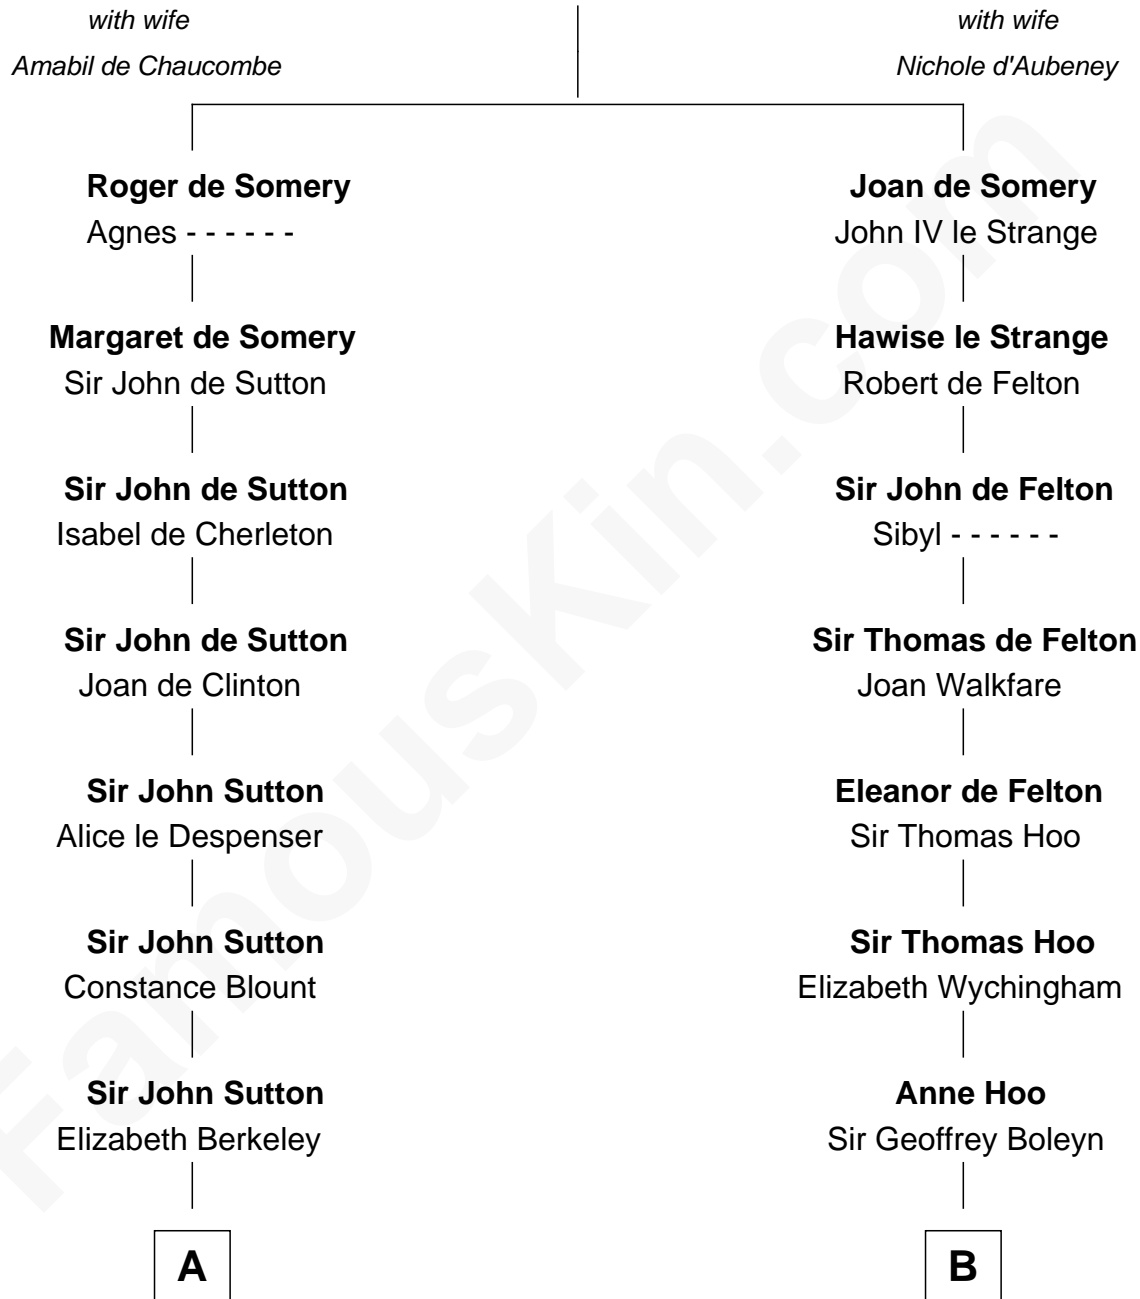

FamousKin.com Relationship Chart of

Milton Bradley

Founder, Milton Bradley Company

10th cousin 10 times removed of

Queen Elizabeth I

Queen of England

Sir Roger de Somery

C

—
Oliver Smith Lyford

Elizabeth Johnson

—
Dudley Lyford

Betsey Smith

—
Fanny Lyford

Lewis Bradley

—
Milton Bradley

Founder, Milton Bradley Company