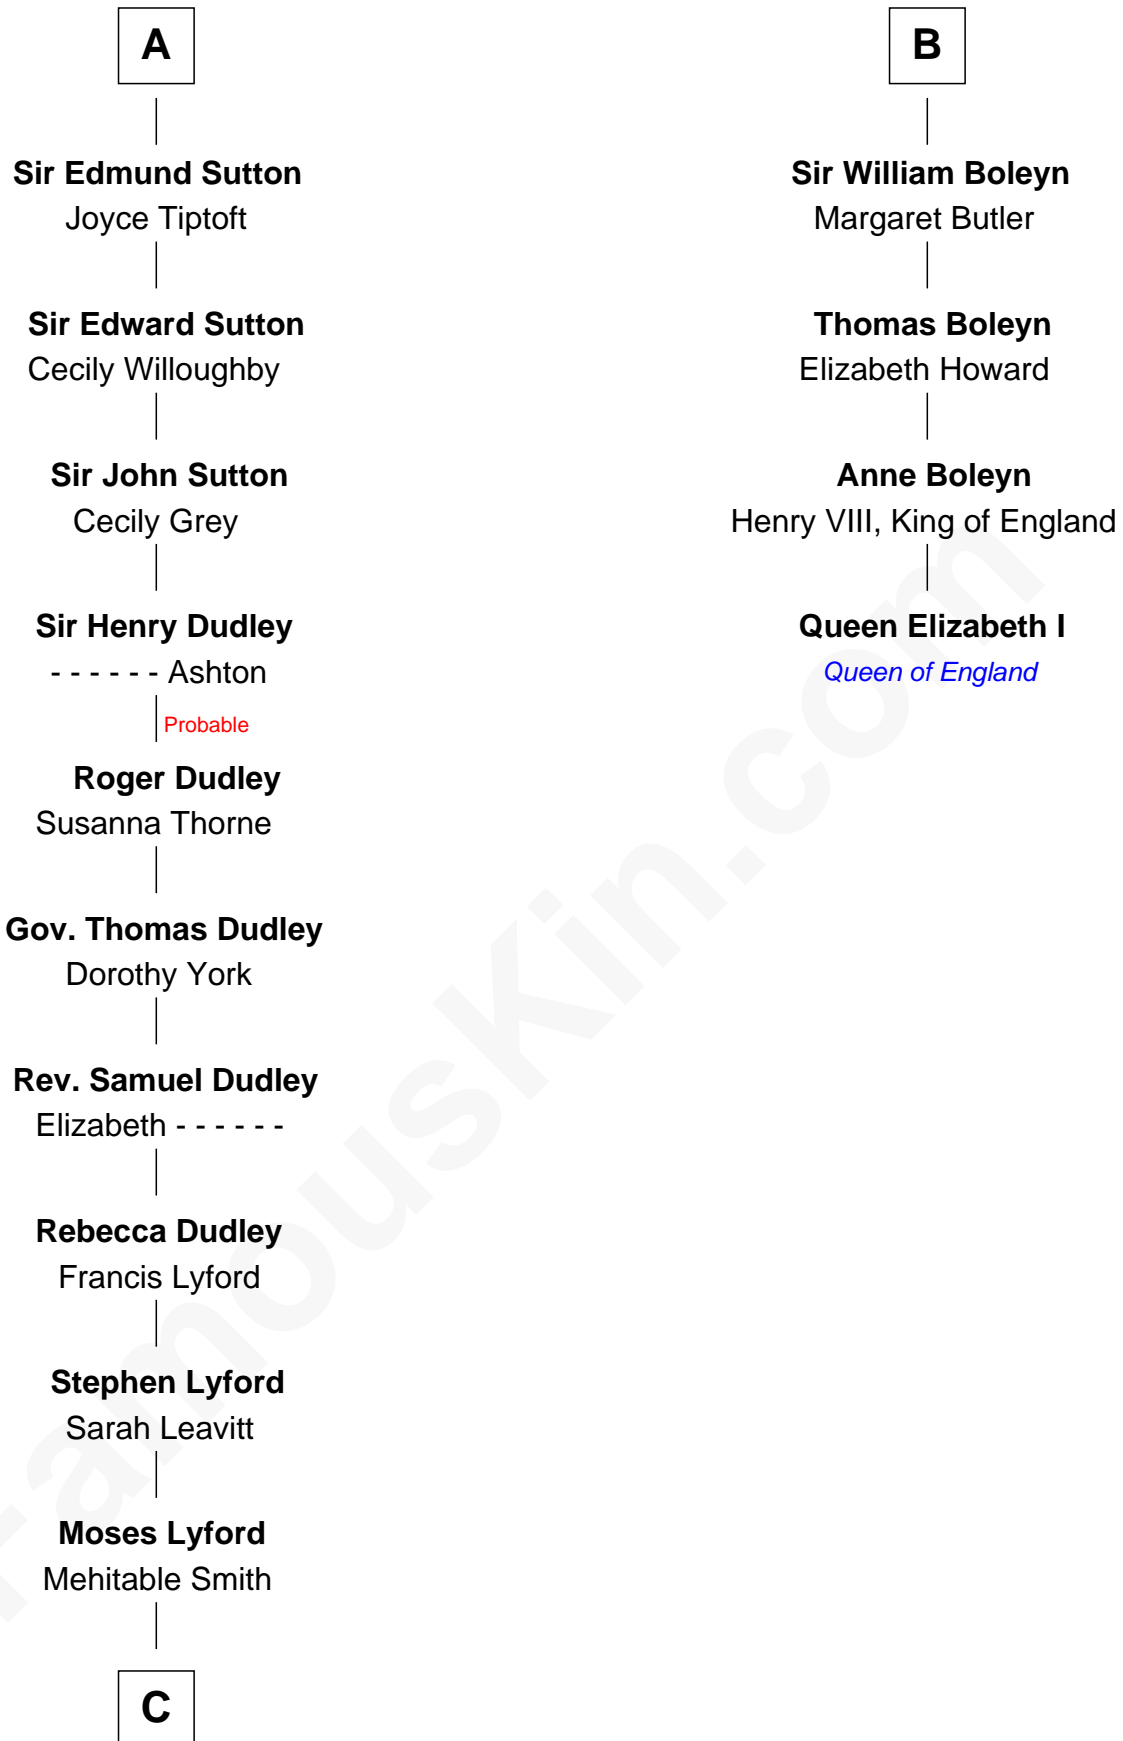

FamousKin.com Relationship Chart of

Milton Bradley

Founder, Milton Bradley Company

10th cousin 10 times removed of

Queen Elizabeth I

Queen of England

Sir Roger de Somery

C

—
Oliver Smith Lyford

Elizabeth Johnson

—
Dudley Lyford

Betsey Smith

—
Fanny Lyford

Lewis Bradley

—
Milton Bradley

Founder, Milton Bradley Company