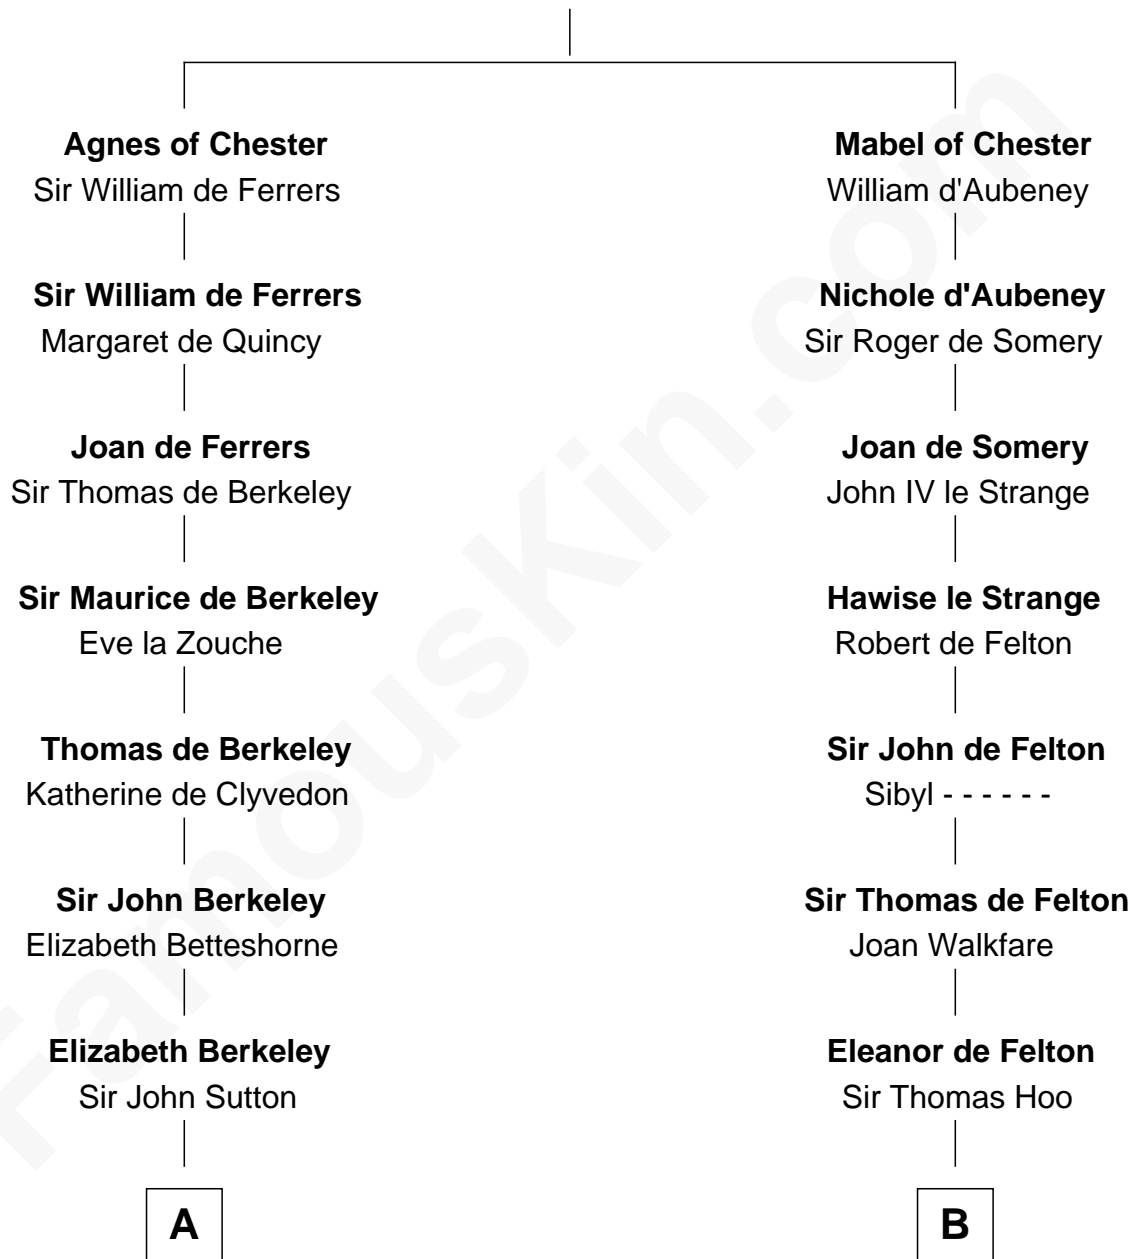

FamousKin.com

Relationship Chart of

Milton Bradley

Founder, Milton Bradley Company

12th cousin 8 times removed of

Queen Elizabeth I

Queen of England

Bertrade de Montfort

Hugh de Kevelioc

C

—
Oliver Smith Lyford

Elizabeth Johnson

—
Dudley Lyford

Betsey Smith

—
Fanny Lyford

Lewis Bradley