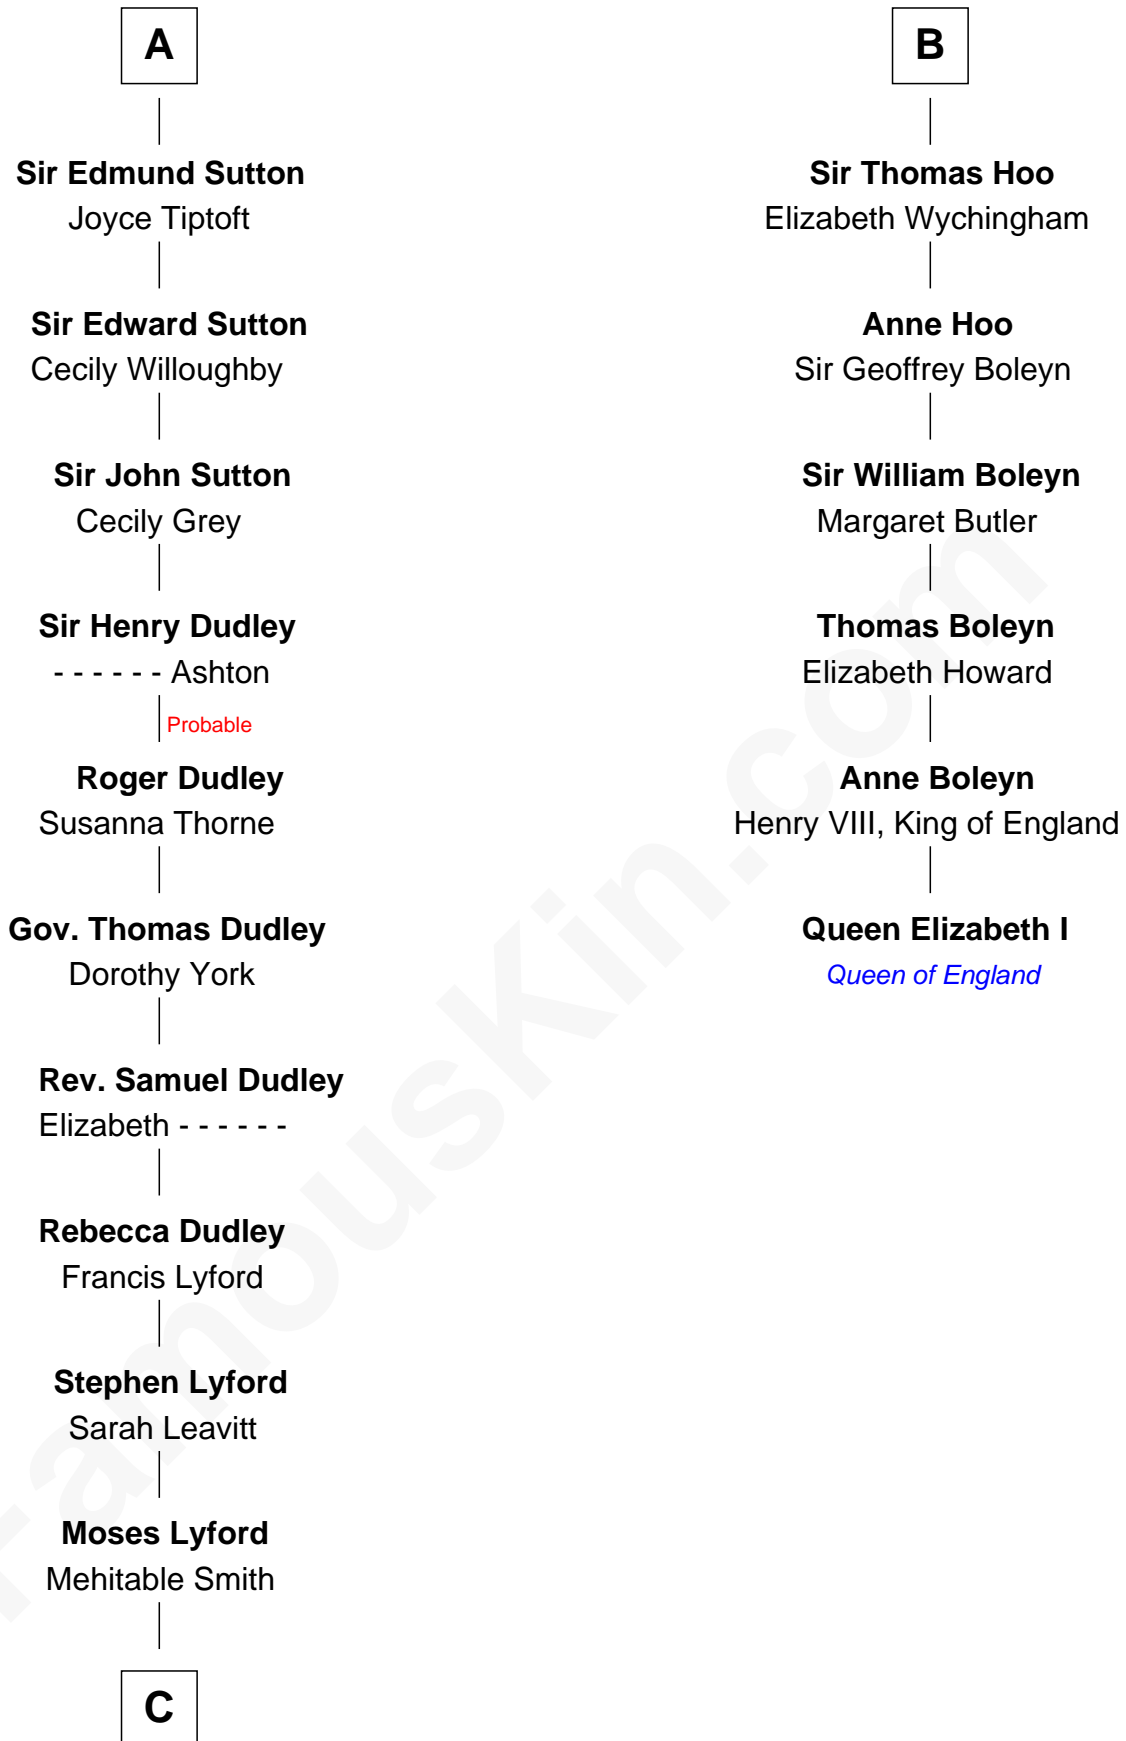

FamousKin.com

Relationship Chart of

Milton Bradley

Founder, Milton Bradley Company

12th cousin 8 times removed of

Queen Elizabeth I

Queen of England

Bertrade de Montfort

Hugh de Kevelioc

C

—
Oliver Smith Lyford

Elizabeth Johnson

—
Dudley Lyford

Betsey Smith

—
Fanny Lyford

Lewis Bradley