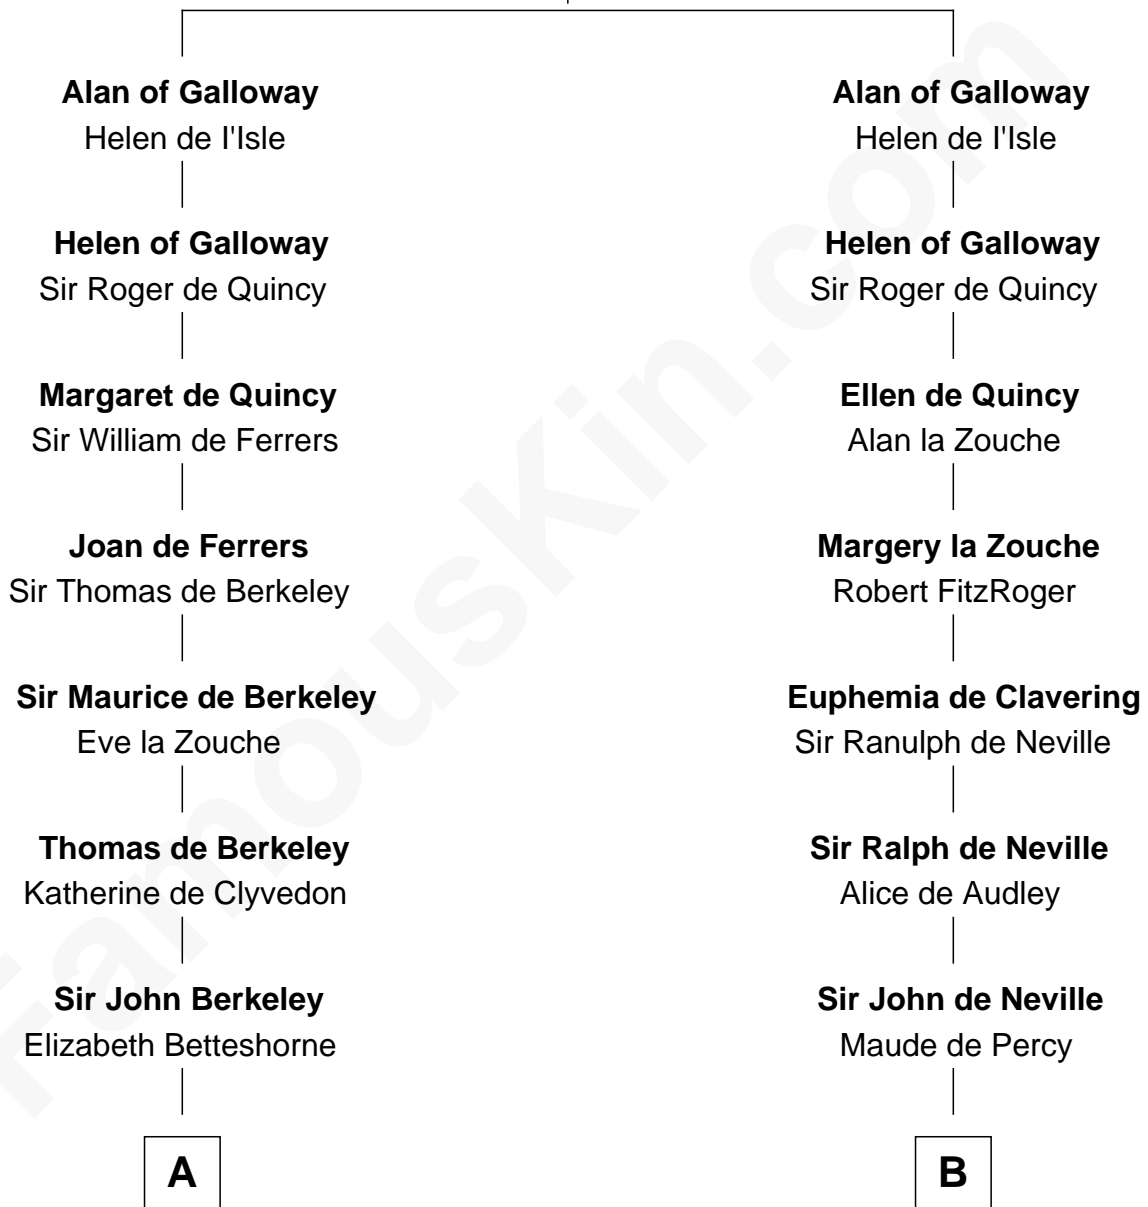

FamousKin.com

Relationship Chart of

Milton Bradley

Founder, Milton Bradley Company

12th cousin 9 times removed of

Queen Elizabeth I

Queen of England

Roland of Galloway

Helena de Morville

C

—
Moses Lyford
Mehitable Smith

—
Oliver Smith Lyford
Elizabeth Johnson

—
Dudley Lyford
Betsey Smith

—
Fanny Lyford
Lewis Bradley

—
Milton Bradley
Founder, Milton Bradley Company

FamousKin.com