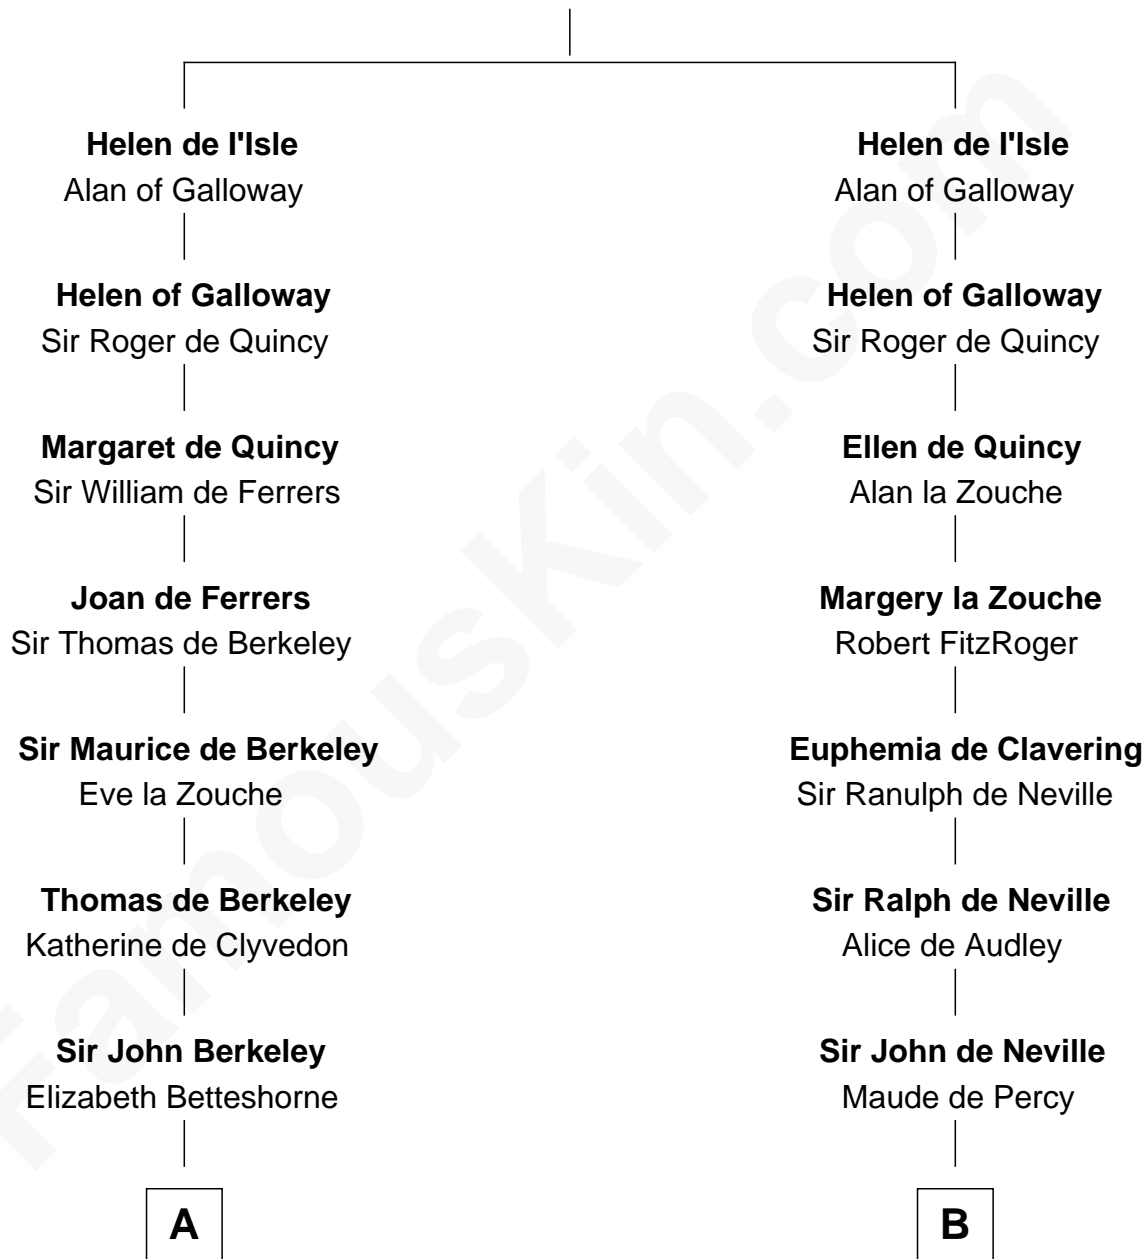

FamousKin.com

Relationship Chart of

Milton Bradley

Founder, Milton Bradley Company

12th cousin 9 times removed of

Queen Elizabeth I

Queen of England

Reginald de l'Isle

Fonia of Moray

C

—
Moses Lyford
Mehitable Smith

—
Oliver Smith Lyford
Elizabeth Johnson

—
Dudley Lyford
Betsey Smith

—
Fanny Lyford
Lewis Bradley

—
Milton Bradley
Founder, Milton Bradley Company