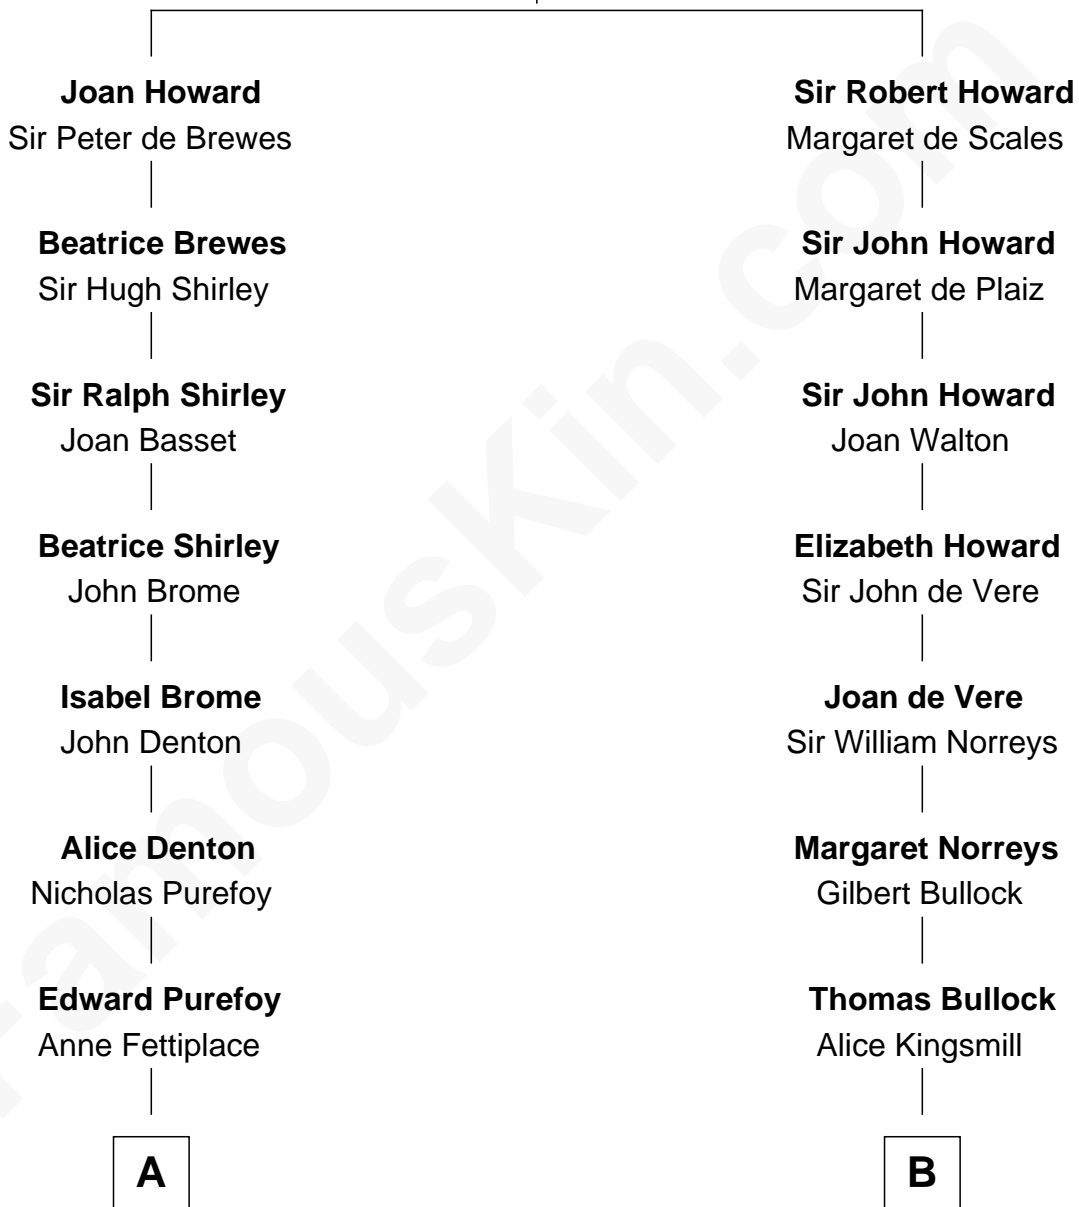

## Relationship Chart of

### Milton Bradley

Founder, Milton Bradley Company

17th cousin 3 times removed of

### George H. W. Bush

41st U.S. President

**Sir John Howard**

Alice de Bois

**C**

**Harriet Eleanor Fay**  
Rev. James Smith Bush

**Samuel Prescott Bush**  
Flora Sheldon

**Prescott Sheldon Bush**  
Dorothy Wear Walker

**George H. W. Bush**  
*41st U.S. President*

FamousKin.com