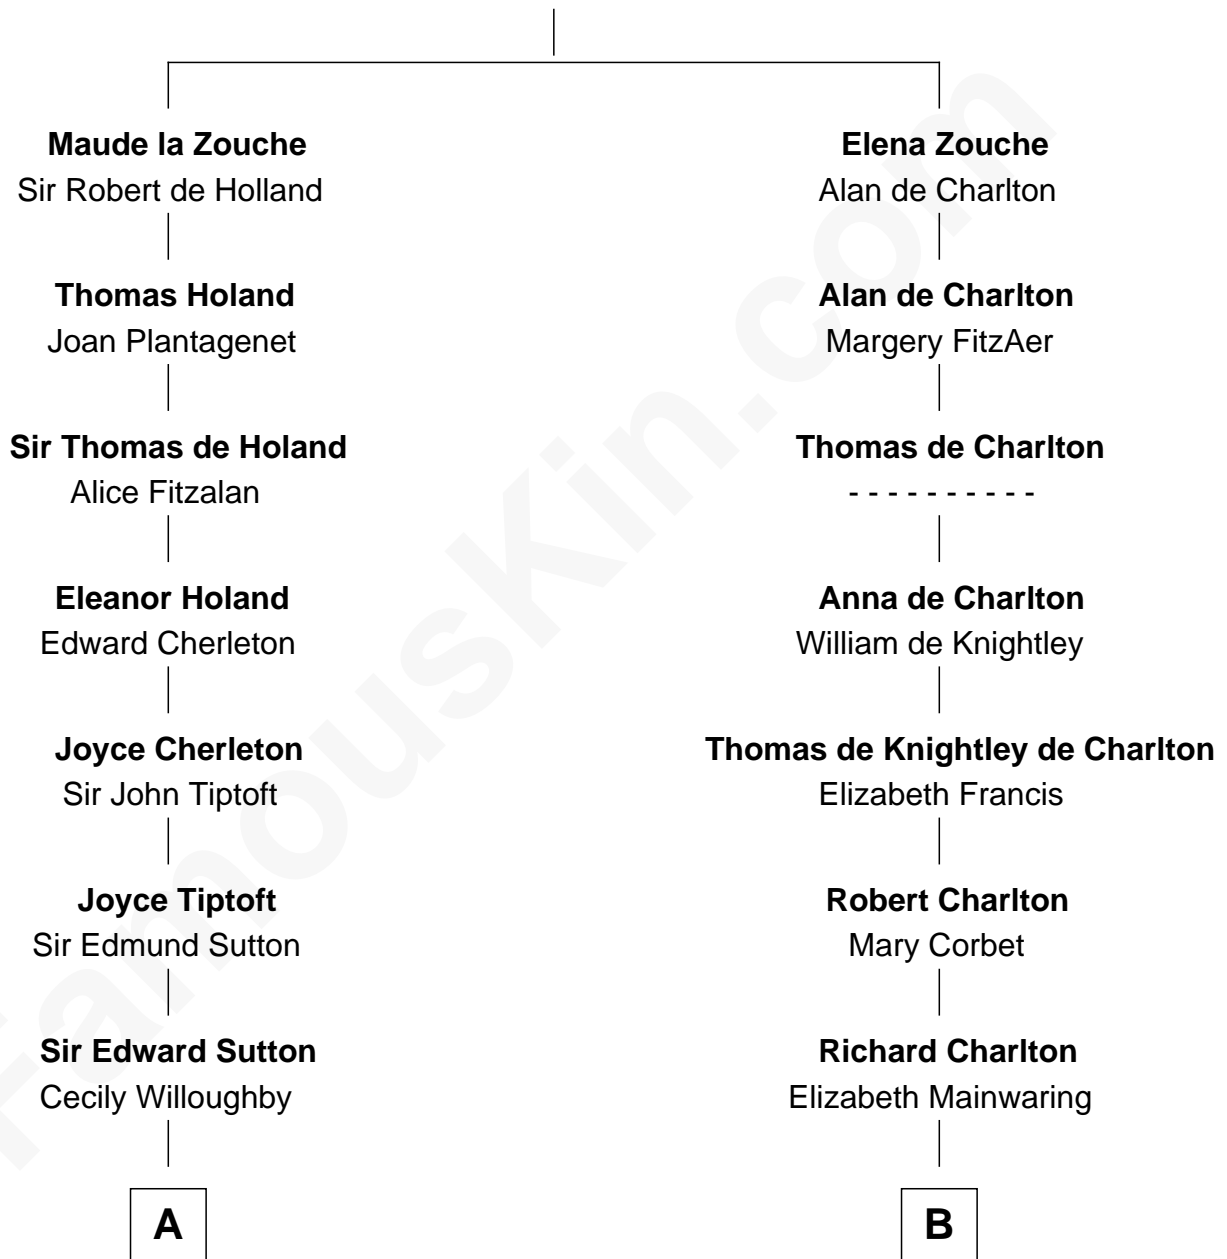

FamousKin.com

Relationship Chart of

Milton Bradley

Founder, Milton Bradley Company

18th cousin 2 times removed of

Calvin Coolidge

30th U.S. President

Sir Alan la Zouche

Eleanor de Segrave

C

Fanny Lyford

Lewis Bradley

Milton Bradley

Founder, Milton Bradley Company

D

Mary Davis

John Dunlap Moor

Hiram Dunlap Moor

Abigail Pinney Franklin

Victoria Josephine Moor

Col. John Calvin Coolidge

Calvin Coolidge

30th U.S. President

FamousKin.com