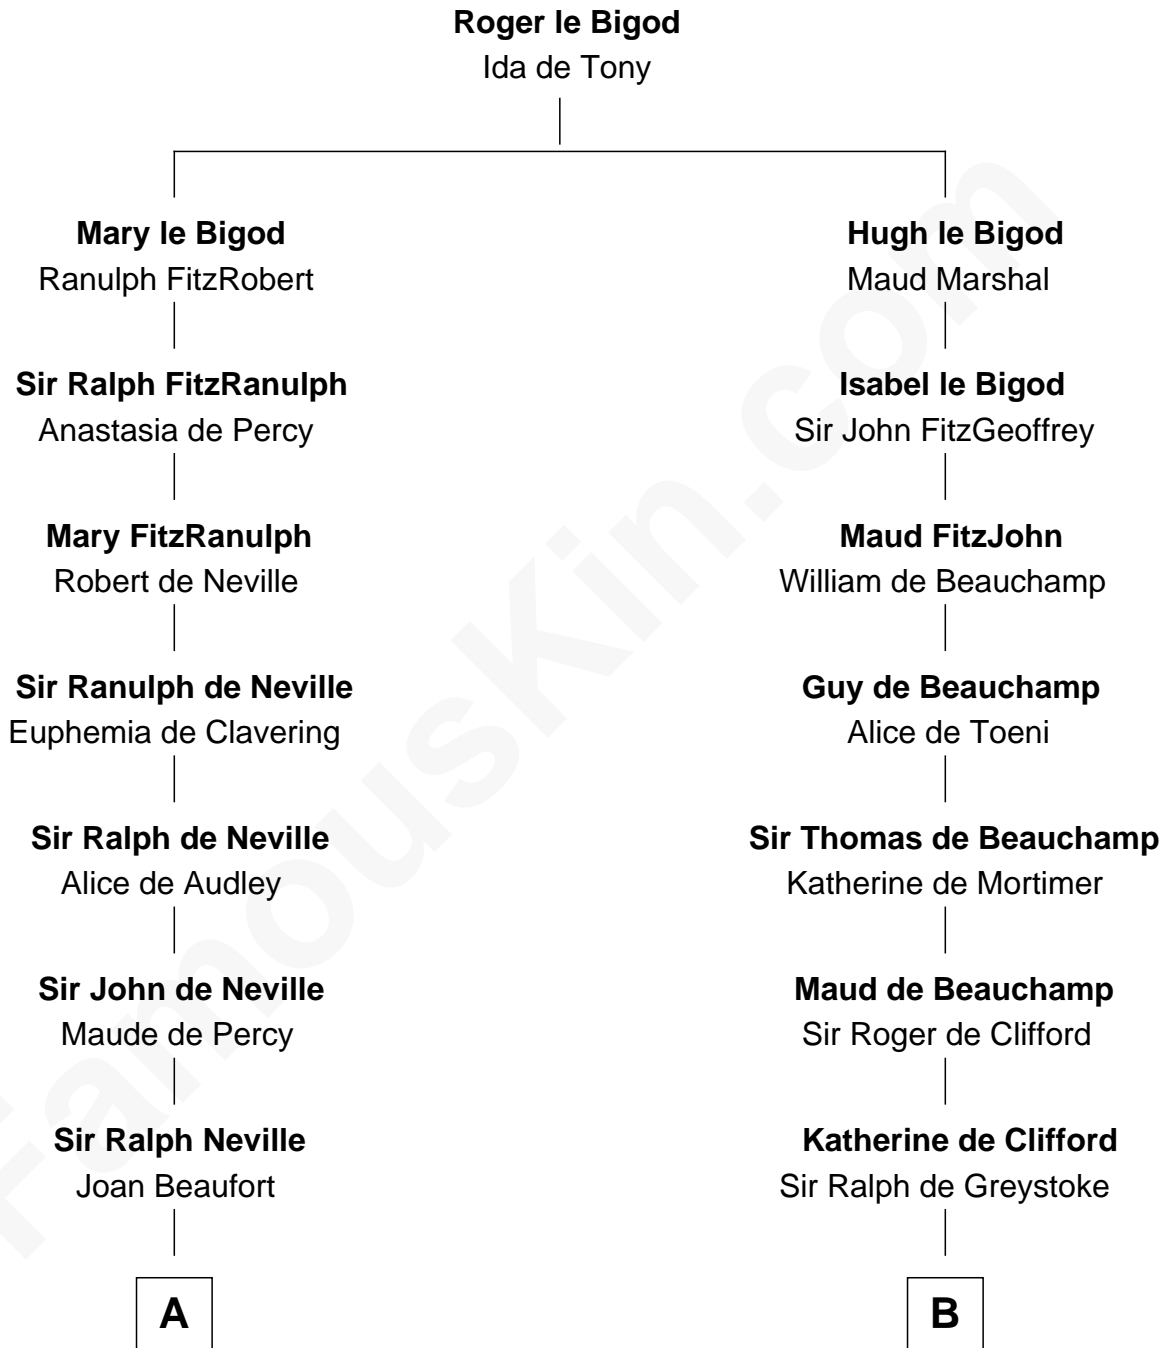

FamousKin.com

Relationship Chart of

Milton Bradley

Founder, Milton Bradley Company

15th cousin 6 times removed of

Thomas Bradbury

(c1610/11 - 1694/5) Great Migration Immigrant 1635

C

—
Moses Lyford
Mehitable Smith

—
Oliver Smith Lyford
Elizabeth Johnson

—
Dudley Lyford
Betsey Smith

—
Fanny Lyford
Lewis Bradley

—
Milton Bradley
Founder, Milton Bradley Company

FamousKin.com