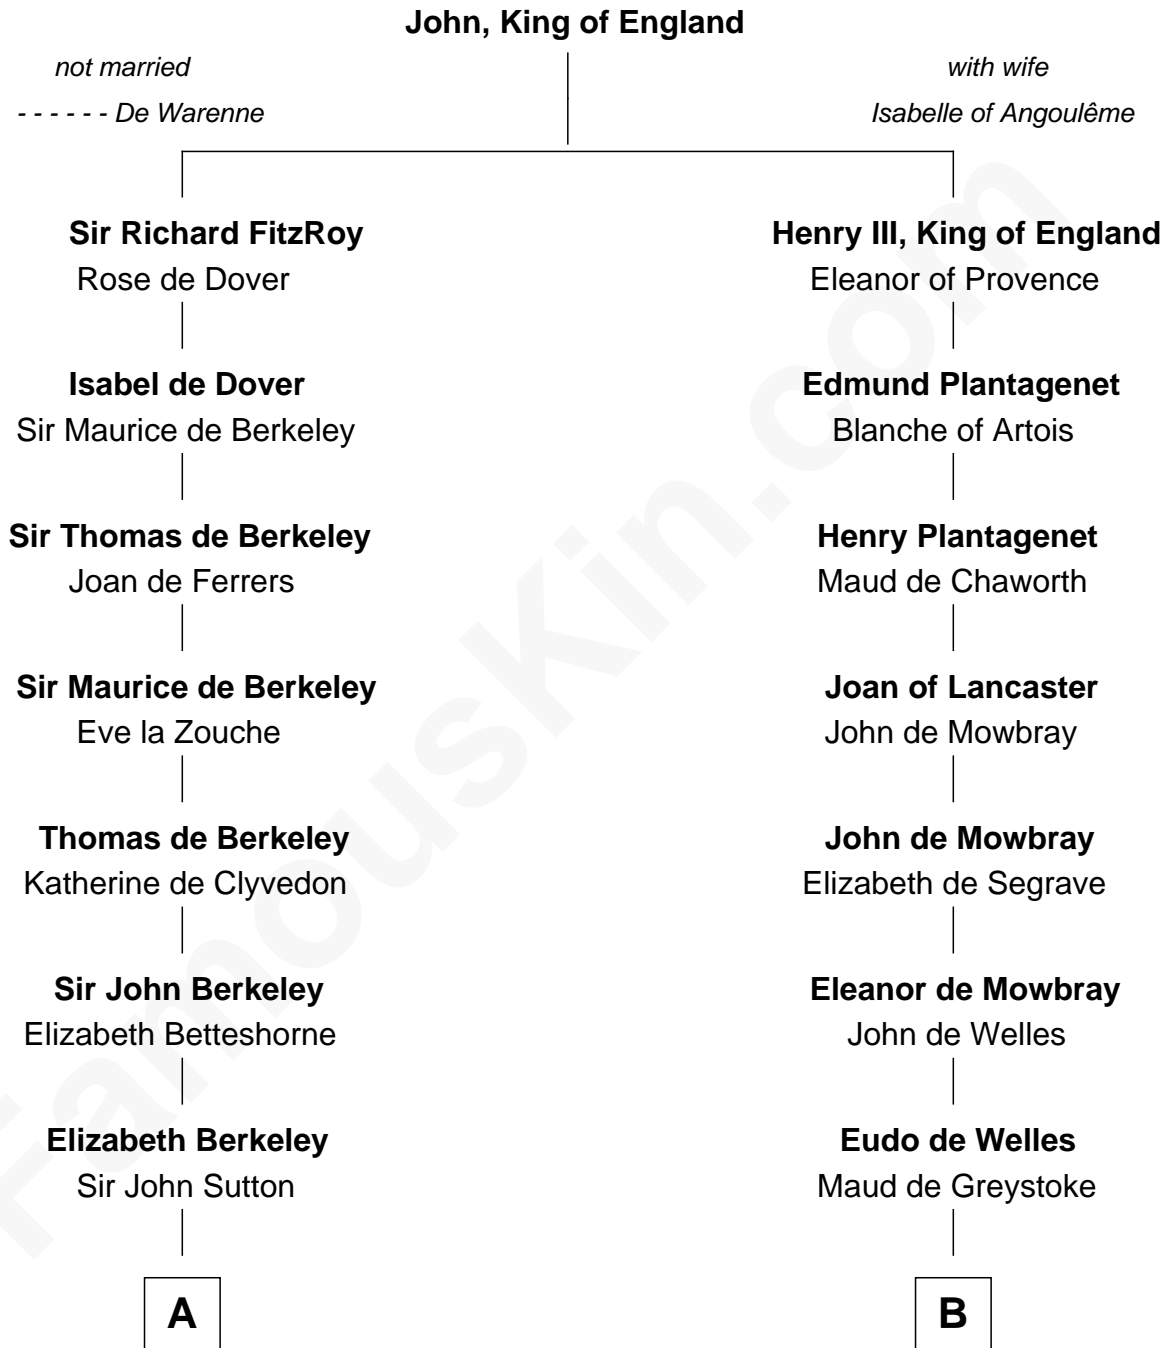

FamousKin.com

Relationship Chart of

Milton Bradley

Founder, Milton Bradley Company

14th cousin 6 times removed of

Thomas Bradbury

(c1610/11 - 1694/5) Great Migration Immigrant 1635

C

—
Oliver Smith Lyford

Elizabeth Johnson

—
Dudley Lyford

Betsey Smith

—
Fanny Lyford

Lewis Bradley

—
Milton Bradley

Founder, Milton Bradley Company