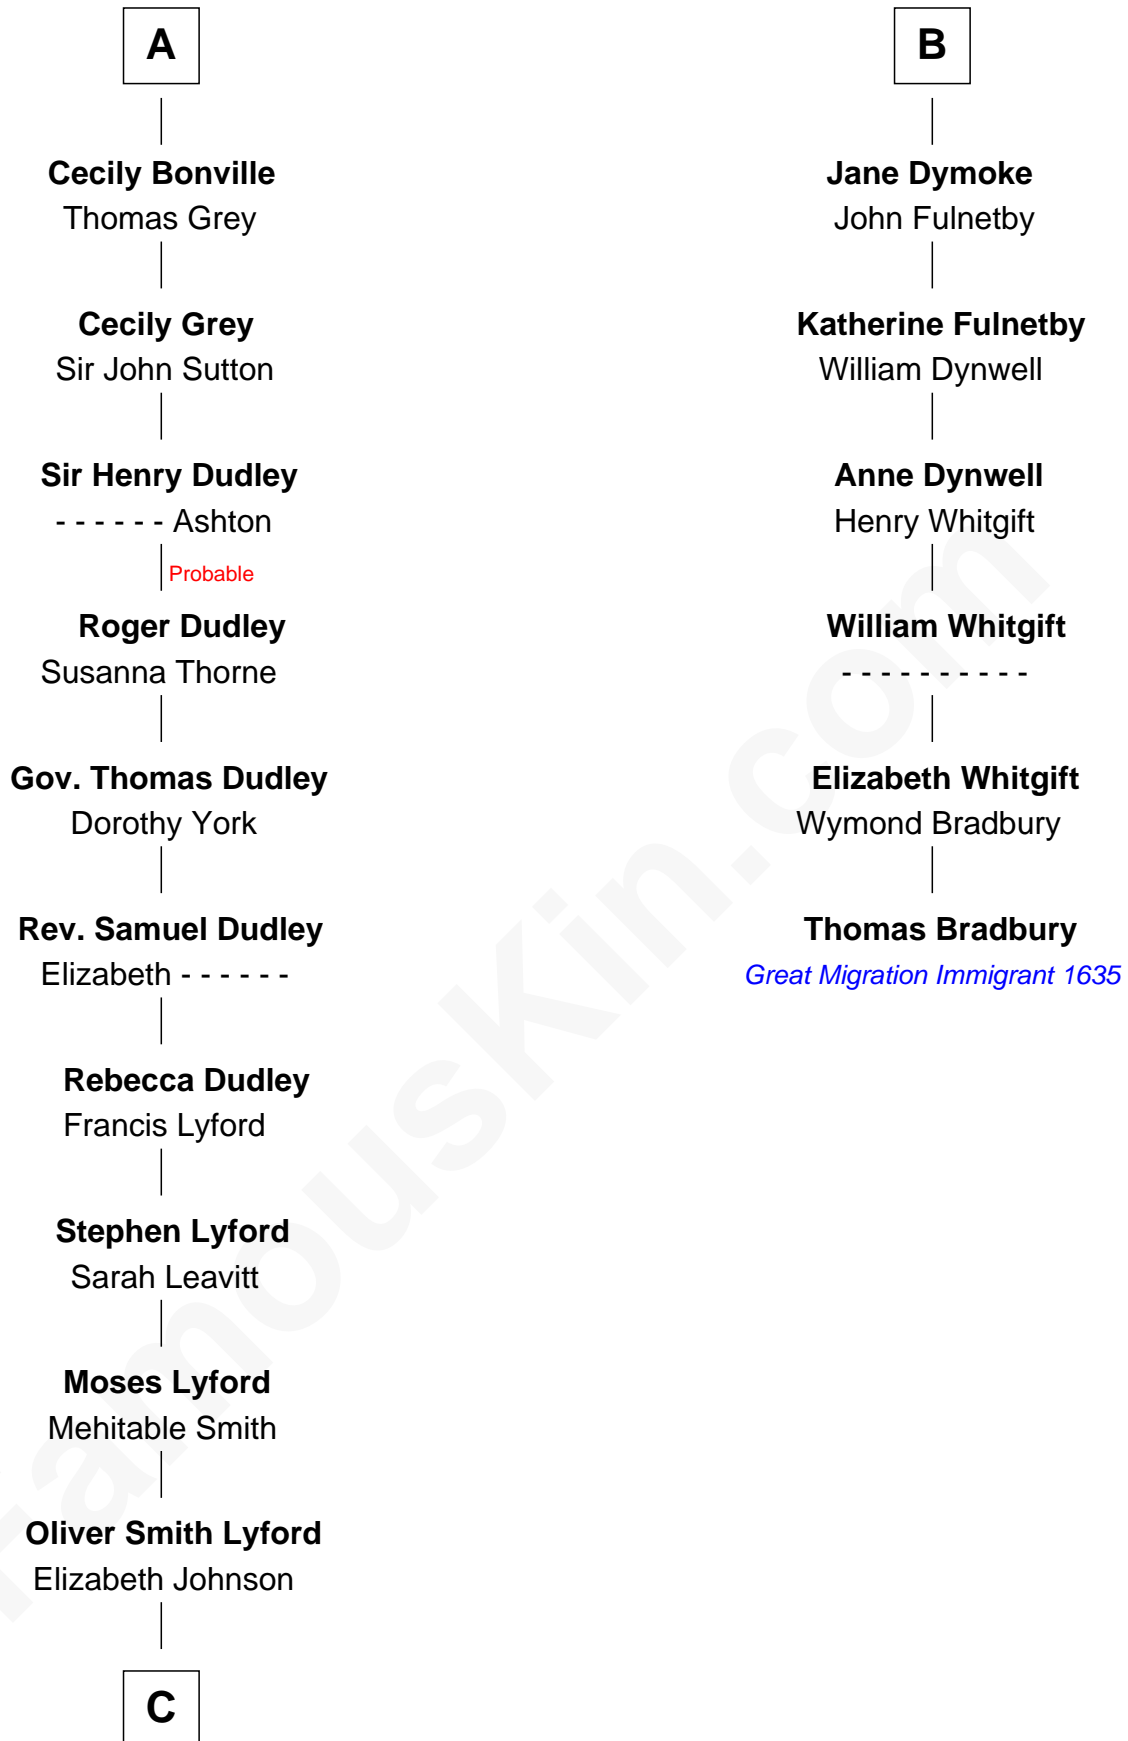

FamousKin.com

Relationship Chart of

Milton Bradley

Founder, Milton Bradley Company

12th cousin 7 times removed of

Thomas Bradbury

(c1610/11 - 1694/5) Great Migration Immigrant 1635

Sir Robert de Ros

Isabel de Aubeney

C

—
Dudley Lyford

Betsey Smith

—
Fanny Lyford

Lewis Bradley

—
Milton Bradley

Founder, Milton Bradley Company