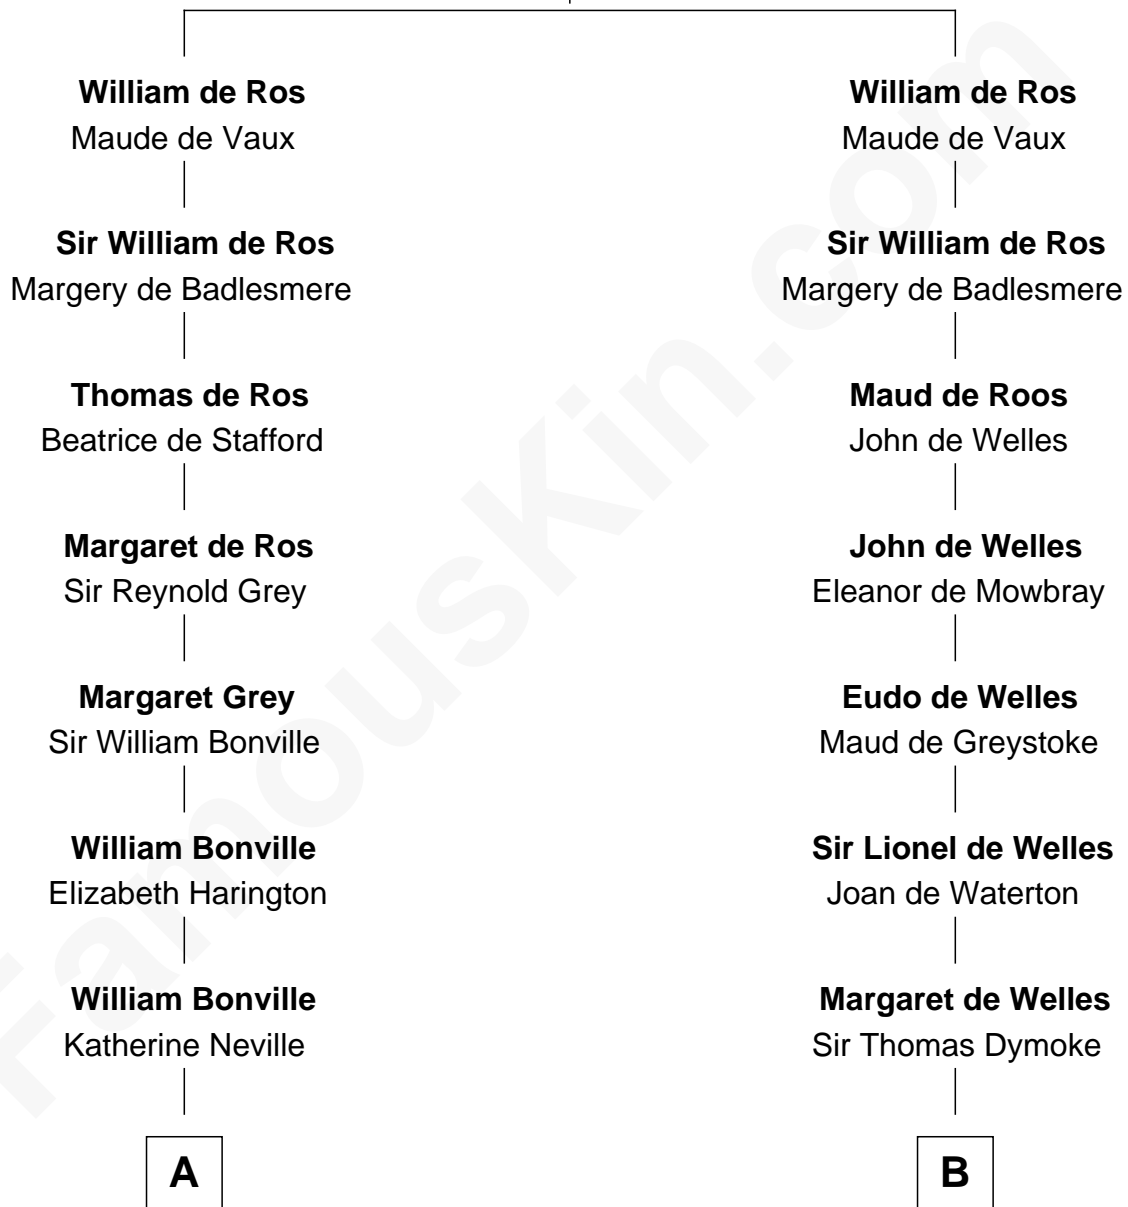

FamousKin.com

Relationship Chart of

Milton Bradley

Founder, Milton Bradley Company

12th cousin 7 times removed of

Thomas Bradbury

(c1610/11 - 1694/5) Great Migration Immigrant 1635

Sir Robert de Ros

Isabel de Aubeney

C

—
Dudley Lyford

Betsey Smith

—
Fanny Lyford

Lewis Bradley

—
Milton Bradley

Founder, Milton Bradley Company