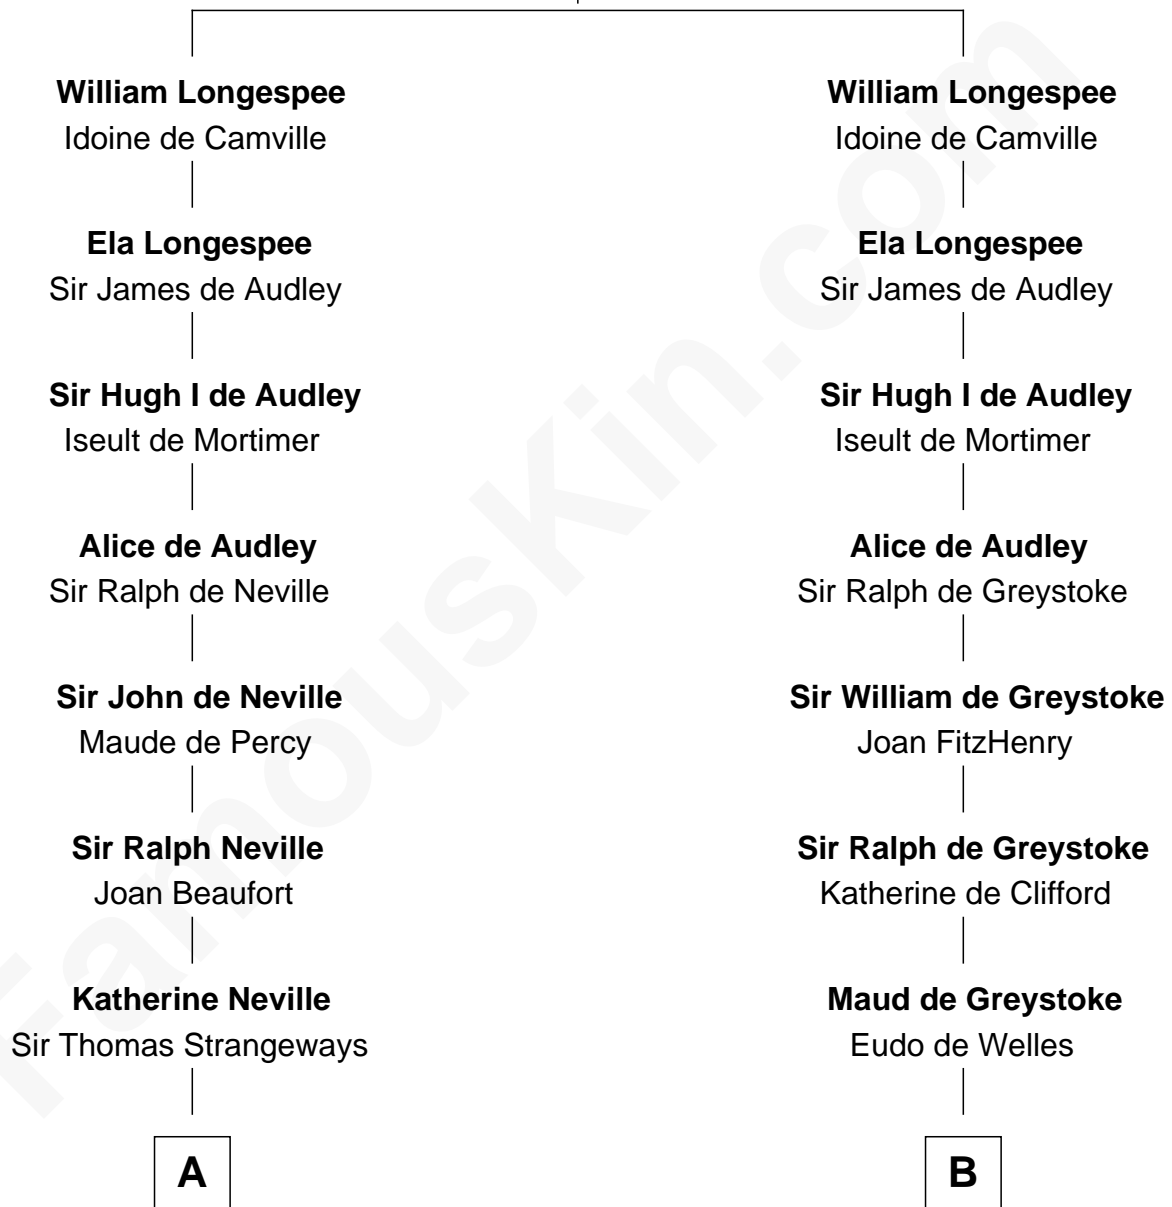

FamousKin.com

Relationship Chart of

Milton Bradley

Founder, Milton Bradley Company

14th cousin 6 times removed of

Thomas Bradbury

(c1610/11 - 1694/5) Great Migration Immigrant 1635

Sir William Longespee

Ela of Salisbury

C

—
Oliver Smith Lyford

Elizabeth Johnson

—
Dudley Lyford

Betsey Smith

—
Fanny Lyford

Lewis Bradley