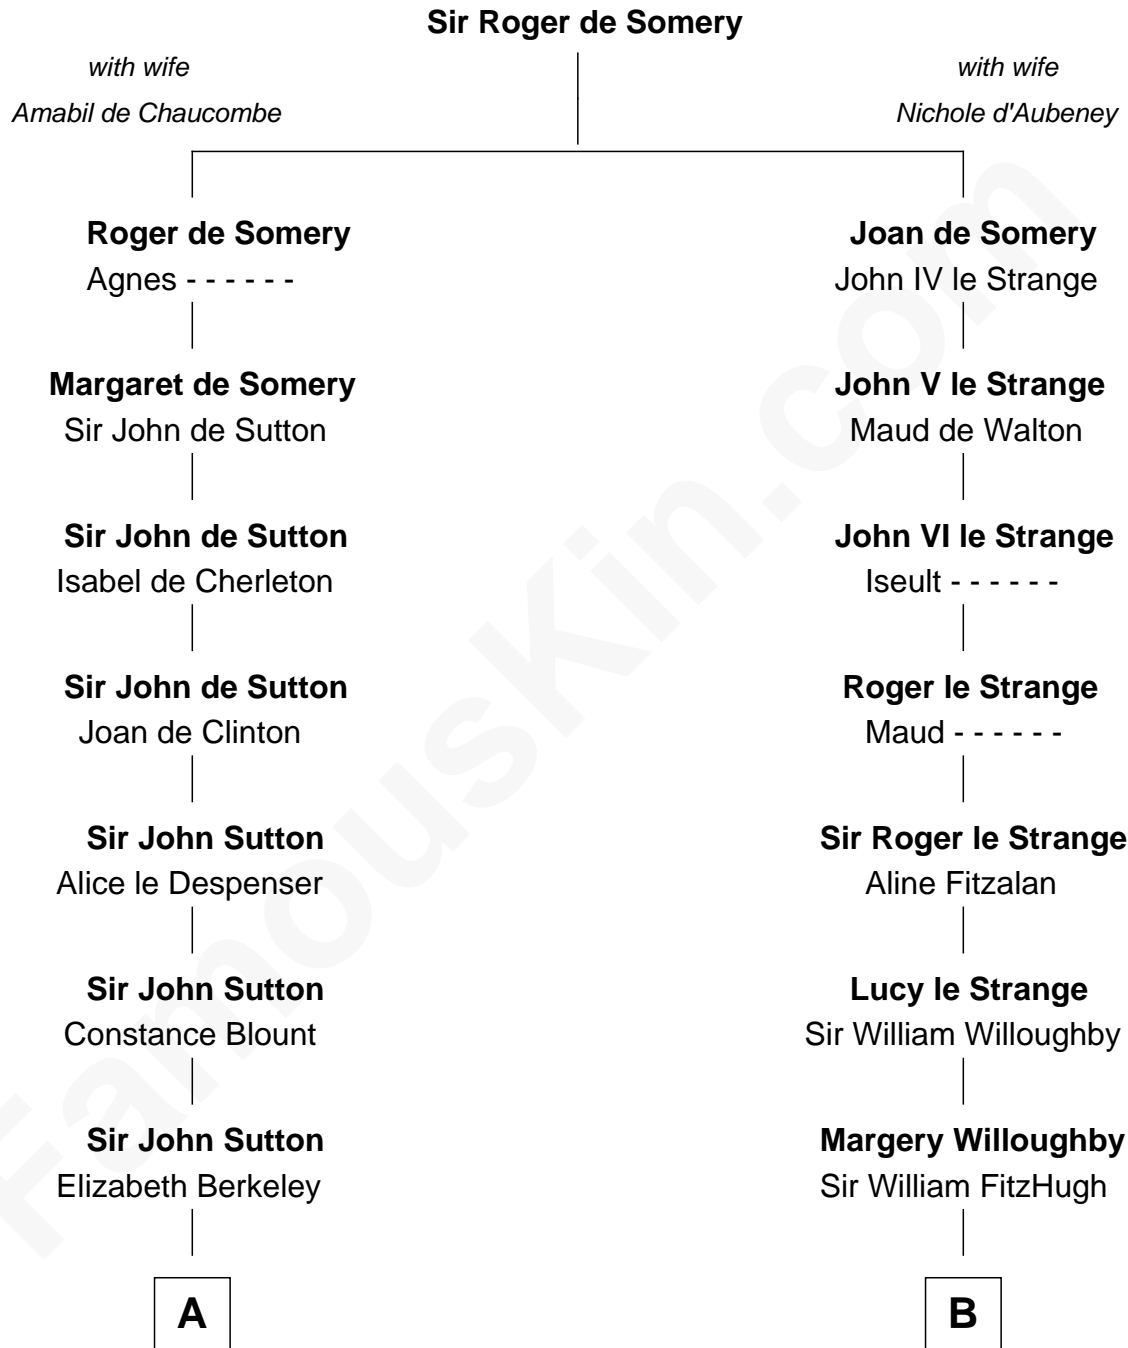

FamousKin.com

Relationship Chart of

Milton Bradley

Founder, Milton Bradley Company

10th cousin 10 times removed of

Catherine Parr

6th Wife of King Henry VIII

C

—
Oliver Smith Lyford

Elizabeth Johnson

—
Dudley Lyford

Betsey Smith

—
Fanny Lyford

Lewis Bradley

—
Milton Bradley

Founder, Milton Bradley Company