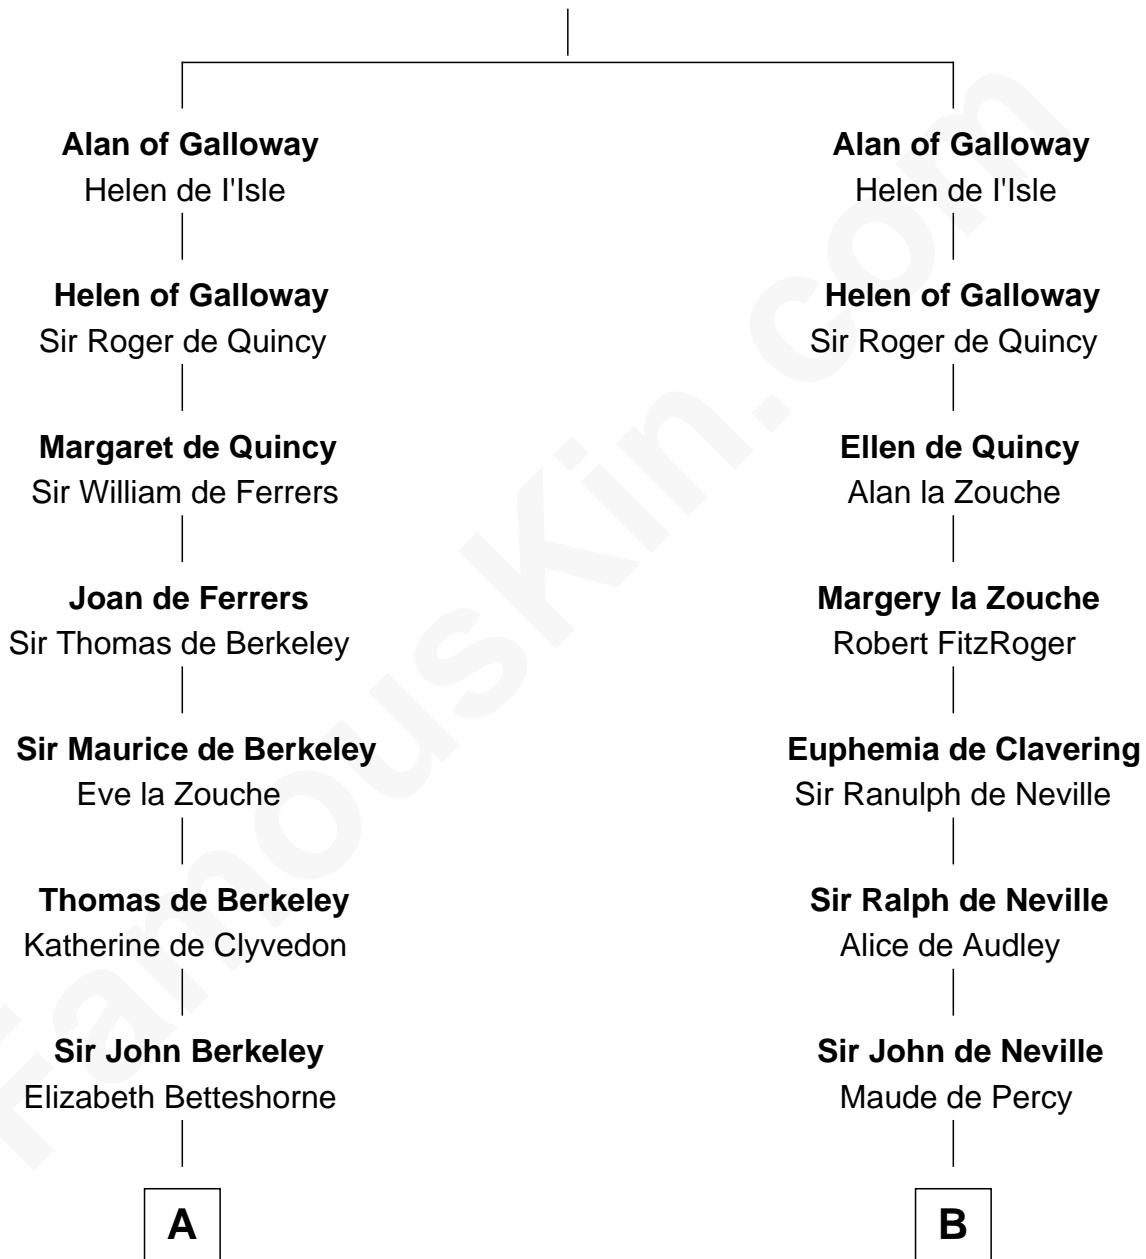

## Relationship Chart of

### Milton Bradley

Founder, Milton Bradley Company

12th cousin 9 times removed of

### Catherine Parr

6th Wife of King Henry VIII

**Roland of Galloway**

Helena de Morville

**C**

—  
**Moses Lyford**  
Mehitable Smith

—  
**Oliver Smith Lyford**  
Elizabeth Johnson

—  
**Dudley Lyford**  
Betsey Smith