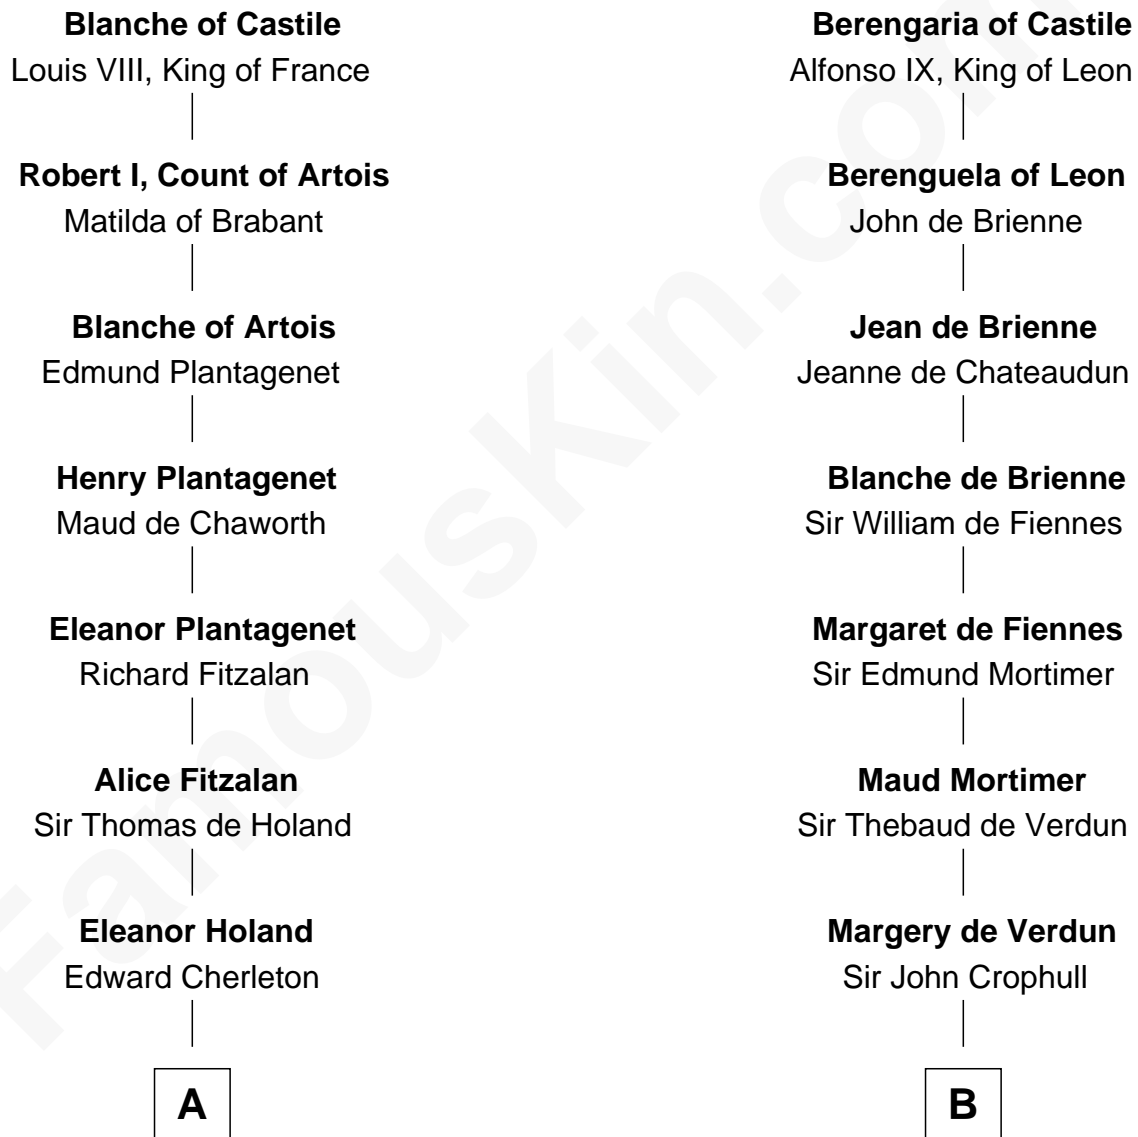

FamousKin.com

Relationship Chart of

Milton Bradley

Founder, Milton Bradley Company

12th cousin 9 times removed of

Catherine Parr

6th Wife of King Henry VIII

Alfonso VIII of Castile

Eleanor of England

C

—
Moses Lyford
Mehitable Smith

—
Oliver Smith Lyford
Elizabeth Johnson

—
Dudley Lyford
Betsey Smith

—
Fanny Lyford
Lewis Bradley

—
Milton Bradley
Founder, Milton Bradley Company

FamousKin.com