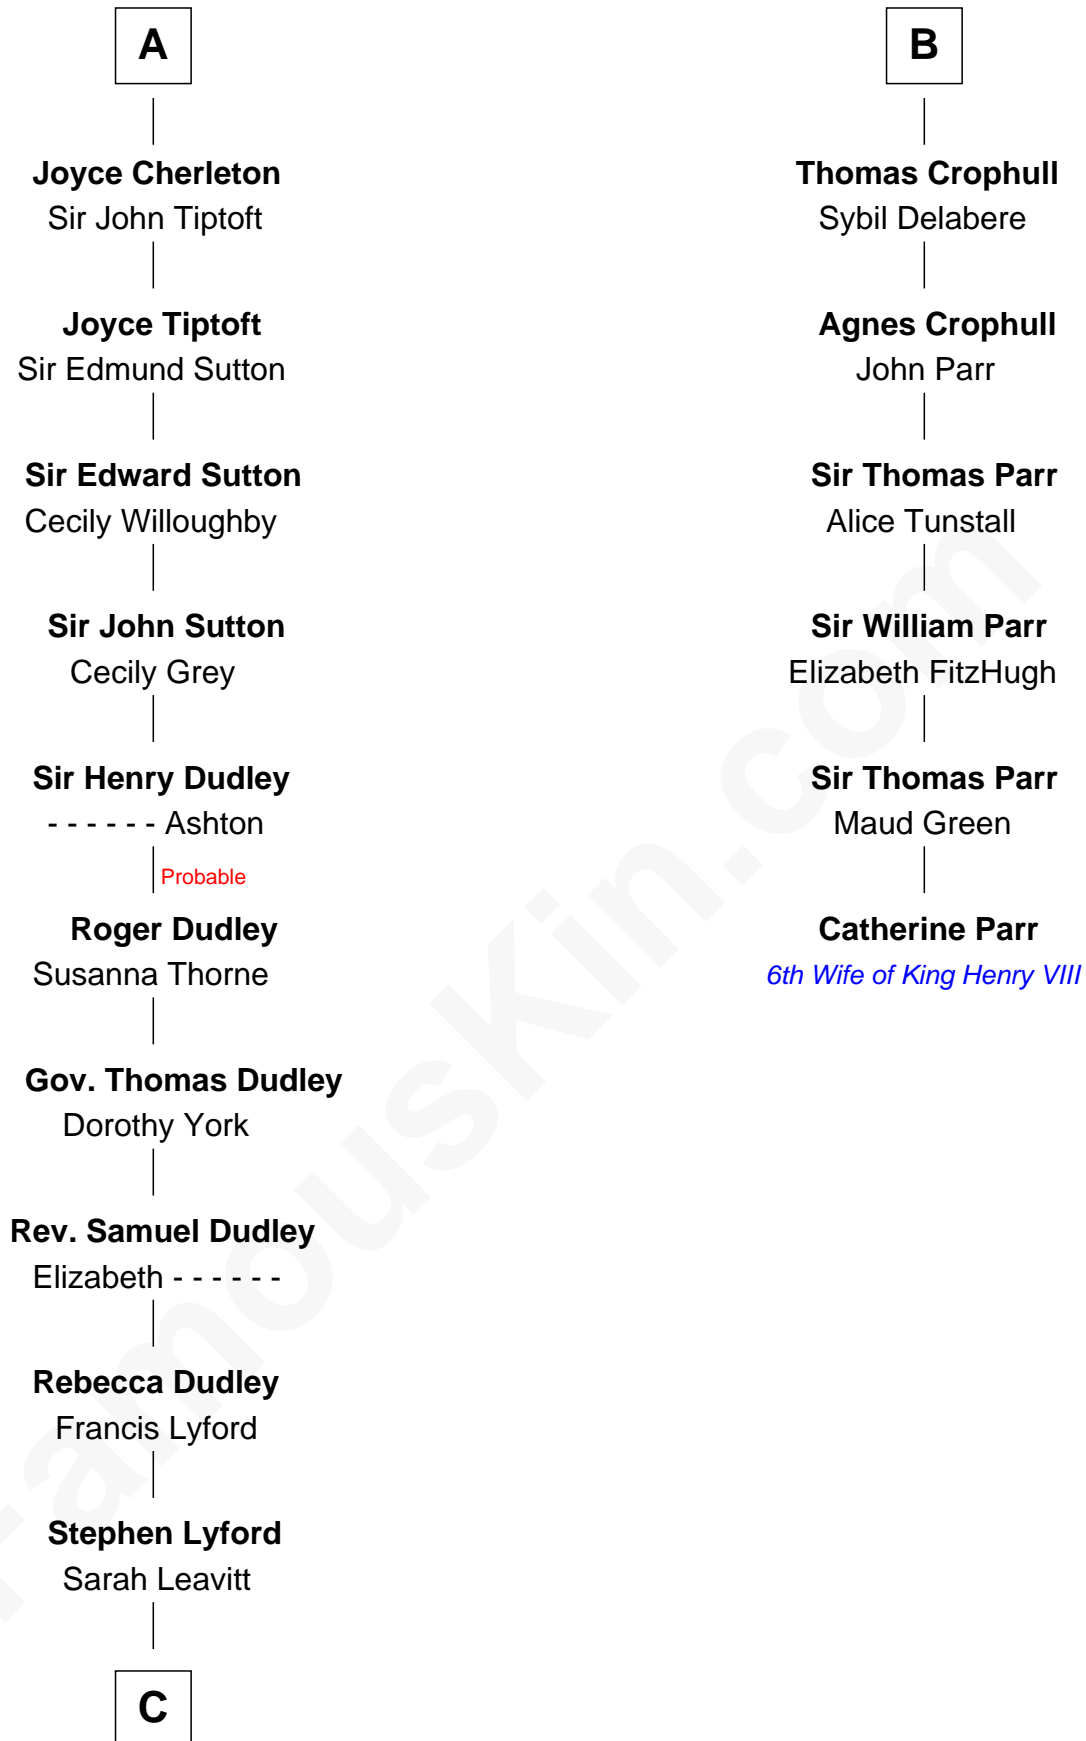

FamousKin.com

Relationship Chart of

Milton Bradley

Founder, Milton Bradley Company

12th cousin 9 times removed of

Catherine Parr

6th Wife of King Henry VIII

Alfonso VIII of Castile

Eleanor of England

C

—
Moses Lyford
Mehitable Smith

—
Oliver Smith Lyford
Elizabeth Johnson

—
Dudley Lyford
Betsey Smith

—
Fanny Lyford
Lewis Bradley

—
Milton Bradley
Founder, Milton Bradley Company

FamousKin.com