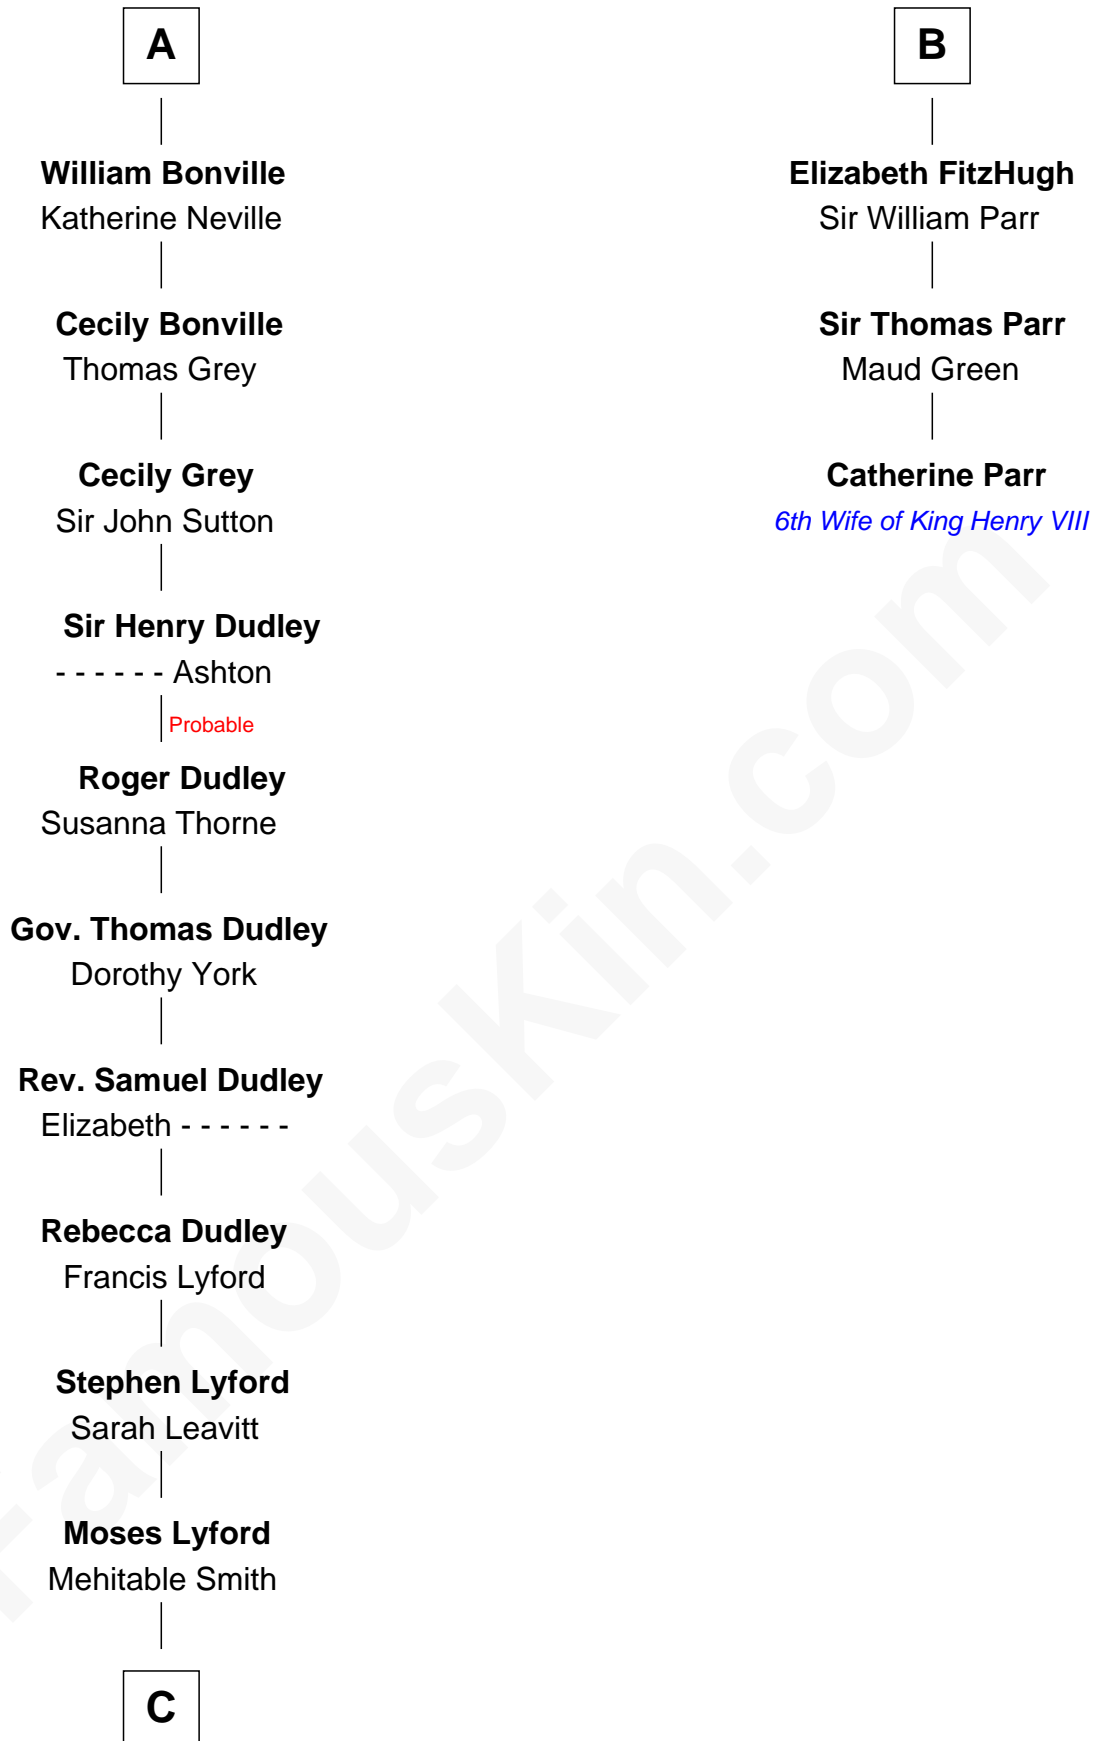

FamousKin.com

Relationship Chart of

Milton Bradley

Founder, Milton Bradley Company

9th cousin 11 times removed of

Catherine Parr

6th Wife of King Henry VIII

C

—
Oliver Smith Lyford

Elizabeth Johnson

—
Dudley Lyford

Betsey Smith

—
Fanny Lyford

Lewis Bradley

—
Milton Bradley

Founder, Milton Bradley Company