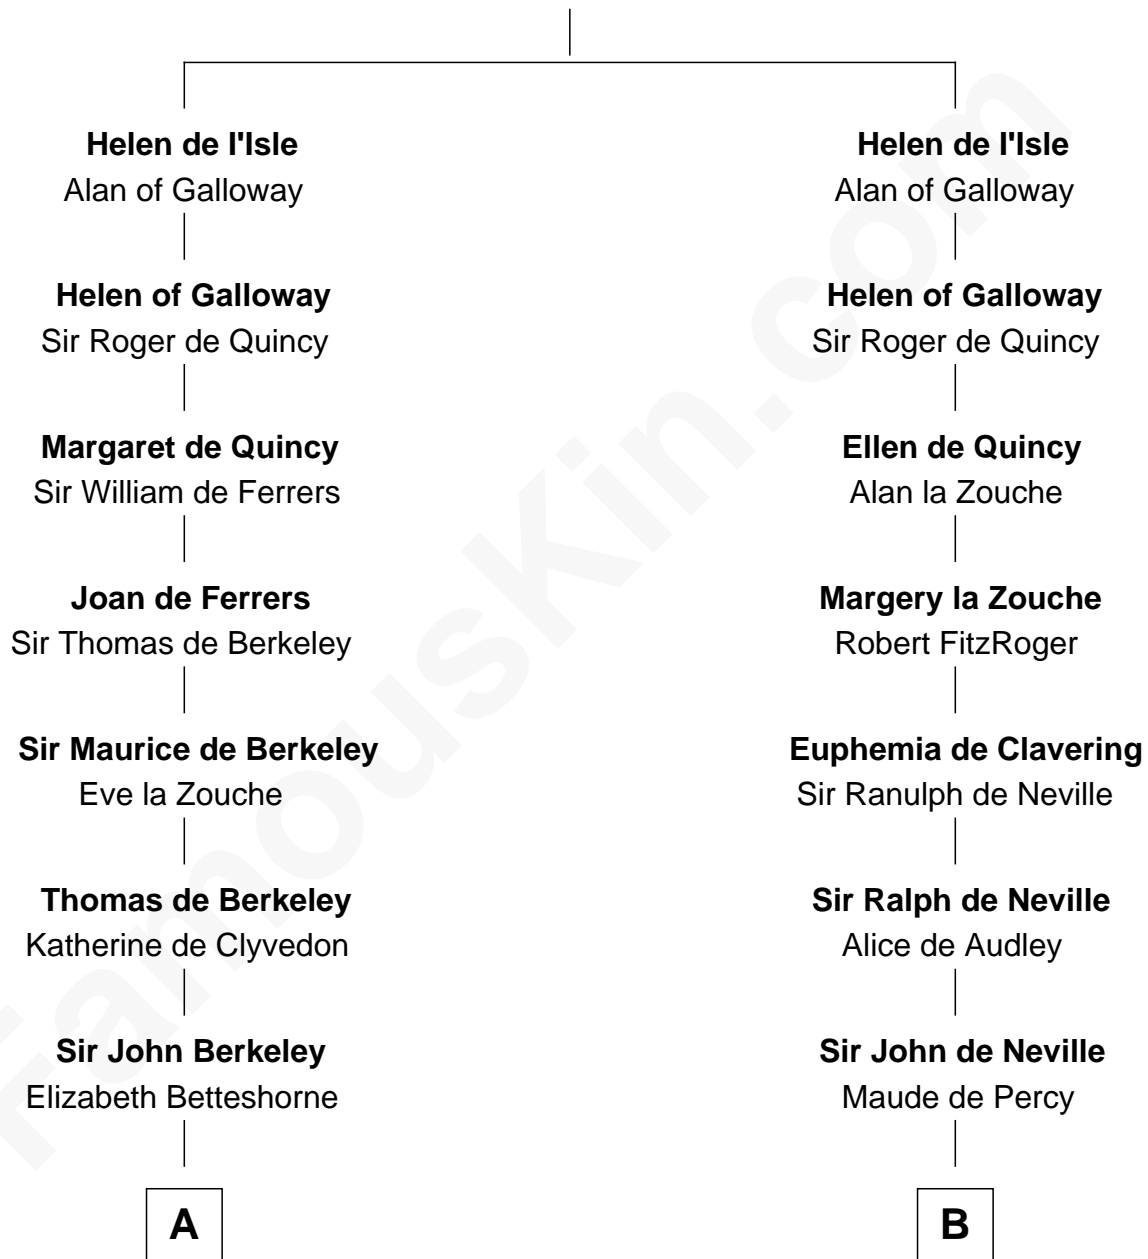

FamousKin.com

Relationship Chart of

Milton Bradley

Founder, Milton Bradley Company

12th cousin 9 times removed of

Catherine Parr

6th Wife of King Henry VIII

Reginald de l'Isle

Fonia of Moray

C

—
Moses Lyford
Mehitable Smith

—
Oliver Smith Lyford
Elizabeth Johnson

—
Dudley Lyford
Betsey Smith

—
Fanny Lyford
Lewis Bradley

—
Milton Bradley
Founder, Milton Bradley Company

FamousKin.com