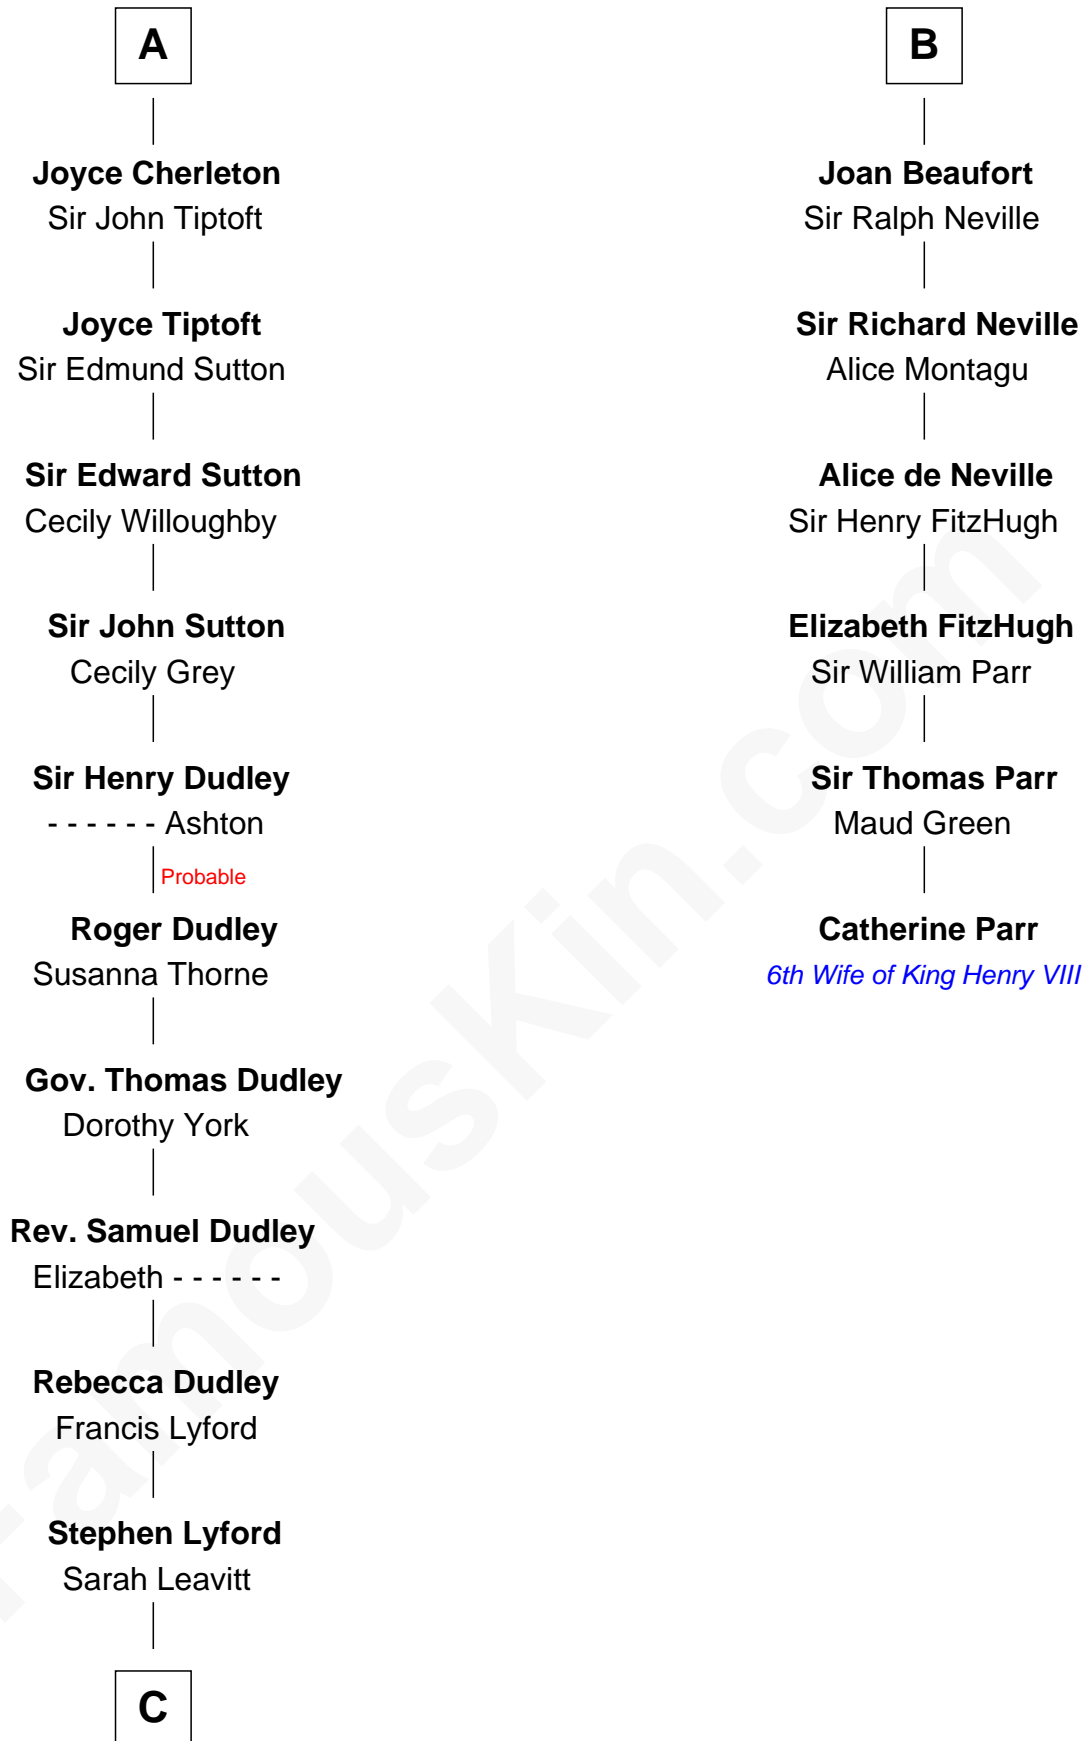

FamousKin.com

Relationship Chart of

Milton Bradley

Founder, Milton Bradley Company

12th cousin 9 times removed of

Catherine Parr

6th Wife of King Henry VIII

Henry I, Duke of Brabant

Maud de Chaworth

Eleanor Plantagenet

Richard Fitzalan

Alice Fitzalan

Sir Thomas de Holand

Eleanor Holand

Edward Cherleton

A

Isabella of France

Edward II, King of England

Edward III, King of England

Philippa of Hainault

John of Gaunt

Katherine Roet

B

C

—
Moses Lyford
Mehitable Smith

—
Oliver Smith Lyford
Elizabeth Johnson

—
Dudley Lyford
Betsey Smith

—
Fanny Lyford
Lewis Bradley

—
Milton Bradley
Founder, Milton Bradley Company

FamousKin.com