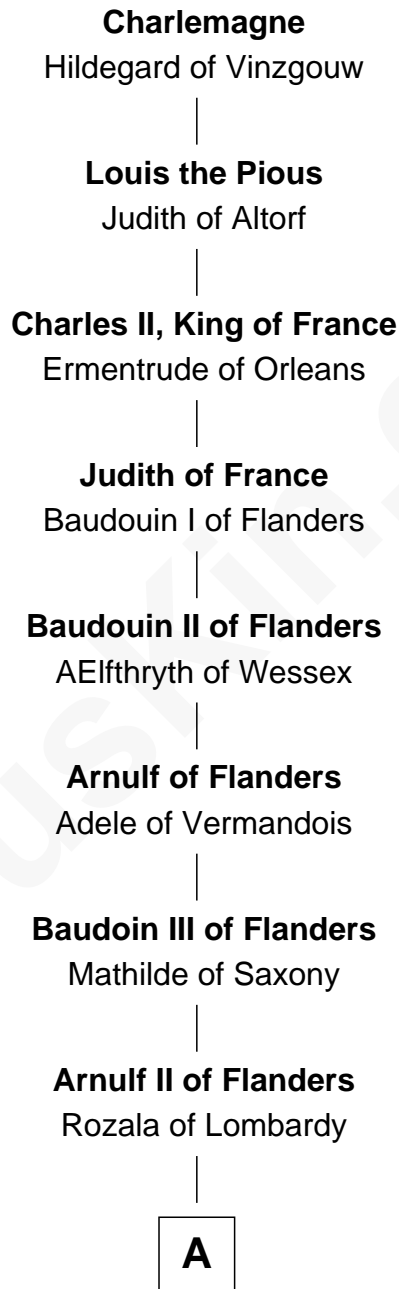

FamousKin.com Relationship Chart of

Milton Bradley

Founder, Milton Bradley Company

33rd Great-grandson of

Charlemagne

King of the Franks

A

Baudoin IV of Flanders

Ogive of Luxembourg

Baudoin V of Flanders

Adela of France

Matilda of Flanders

William I, King of England

Henry I, King of England

Maud of Scotland

Maud of England

Geoffrey Plantagenet

Henry II, King of England

Ida de Tony

Sir William Longespee

Ela of Salisbury

Ida Longespee

Sir Walter FitzRobert

Ela FitzWalter