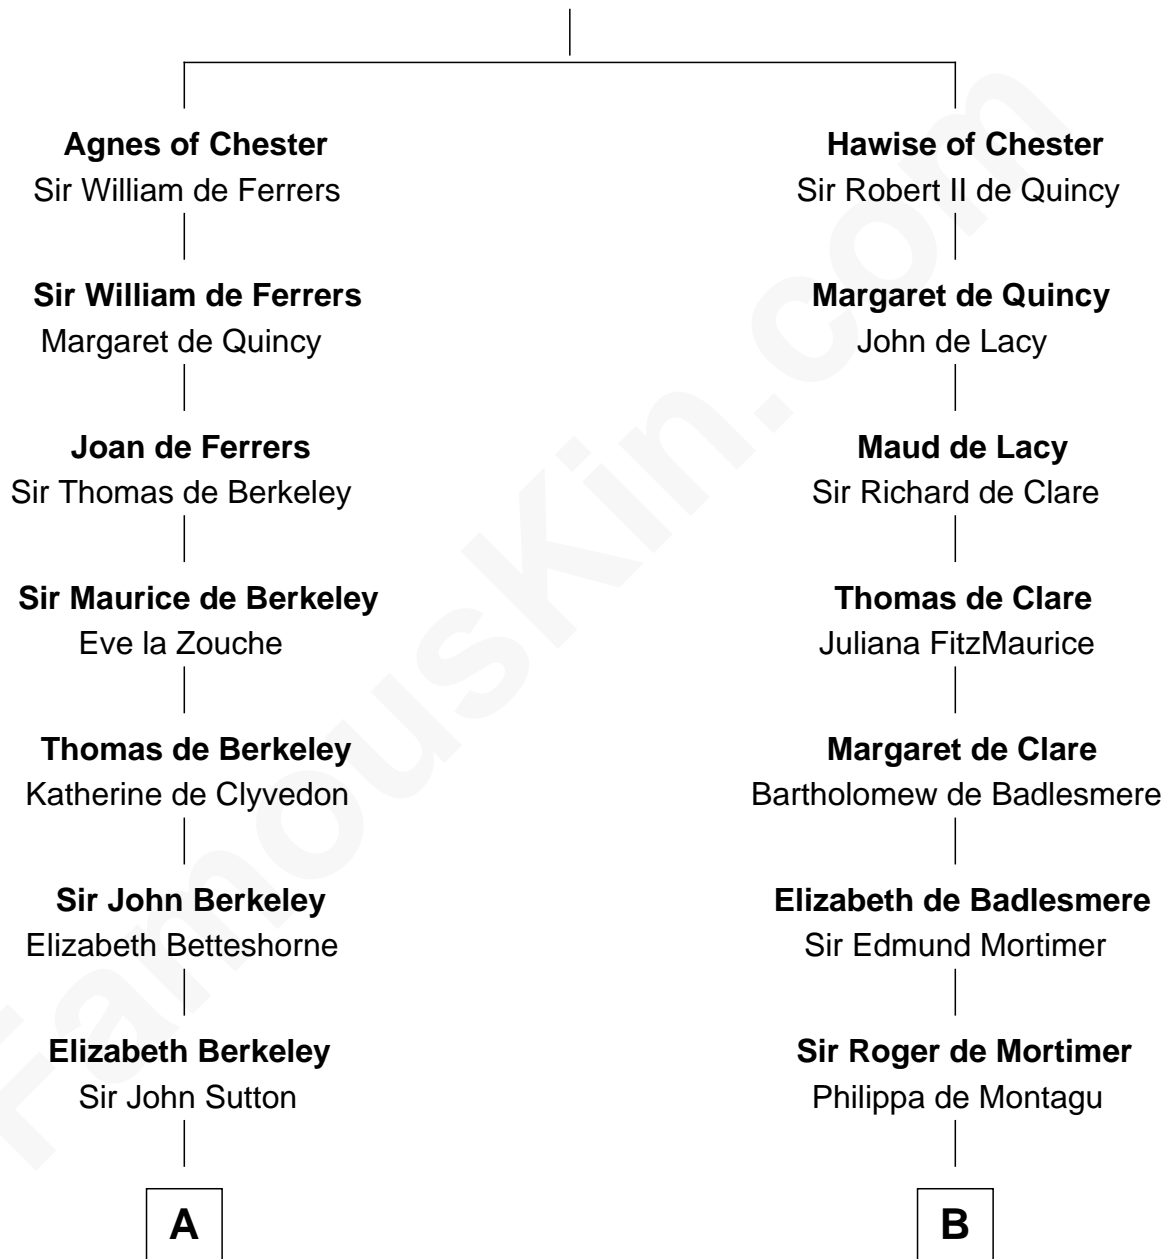

FamousKin.com Relationship Chart of

Milton Bradley

Founder, Milton Bradley Company

13th cousin 7 times removed of

King Henry VIII

King of England

Bertrade de Montfort

Hugh de Kevelioc

C

—
Oliver Smith Lyford

Elizabeth Johnson

—
Dudley Lyford

Betsey Smith

—
Fanny Lyford

Lewis Bradley

—
Milton Bradley