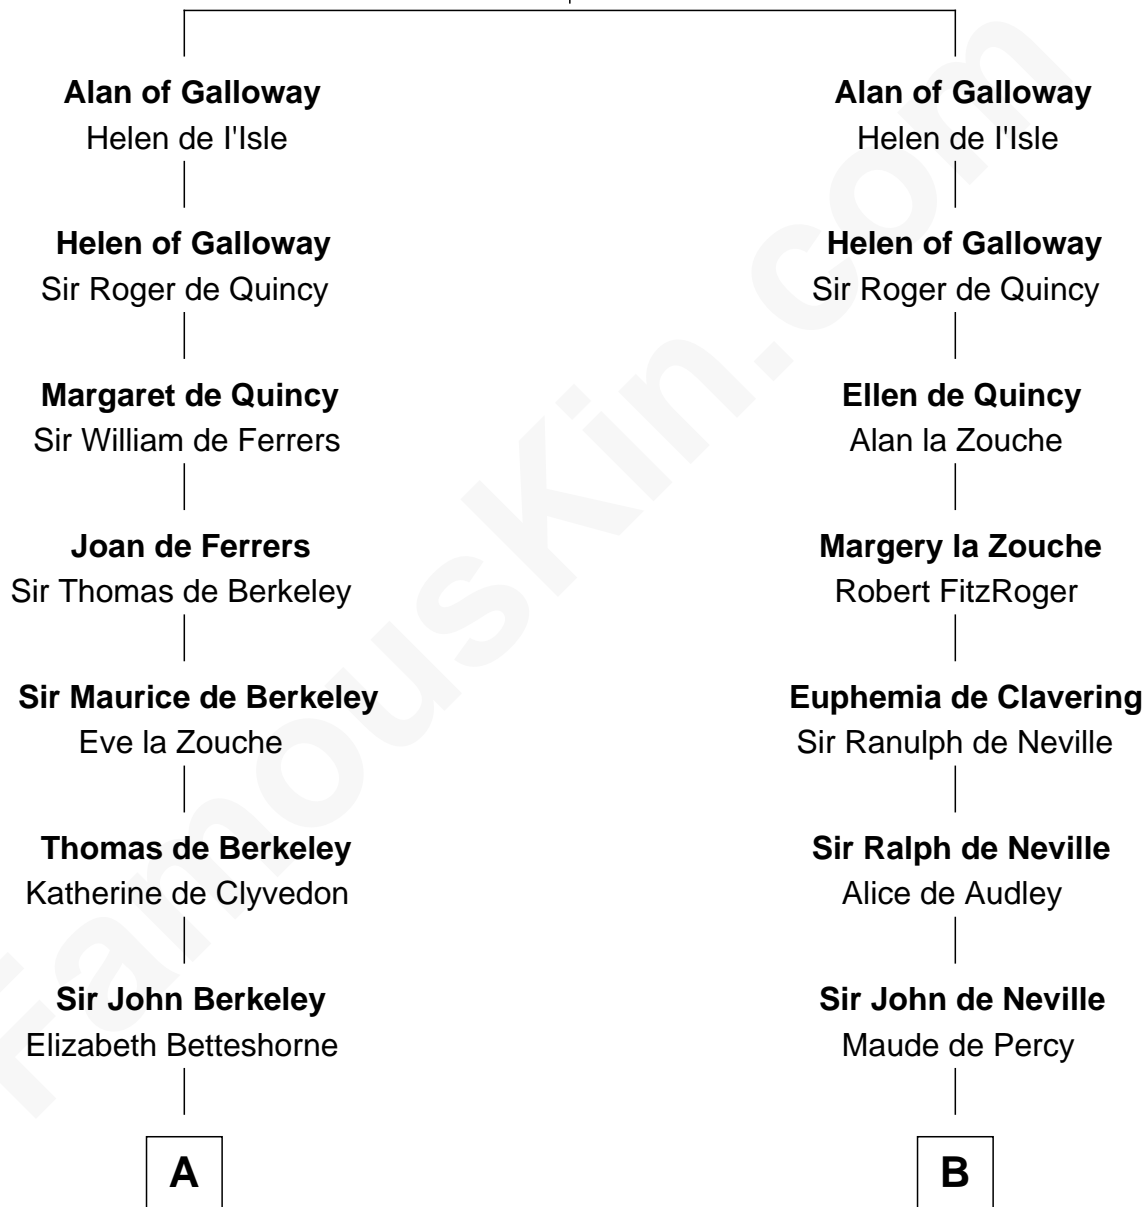

FamousKin.com

Relationship Chart of

Milton Bradley

Founder, Milton Bradley Company

11th cousin 10 times removed of

King Henry VIII

King of England

Roland of Galloway

Helena de Morville

C

—
Moses Lyford
Mehitable Smith

—
Oliver Smith Lyford
Elizabeth Johnson

—
Dudley Lyford
Betsey Smith

—
Fanny Lyford
Lewis Bradley

—
Milton Bradley
Founder, Milton Bradley Company

FamousKin.com