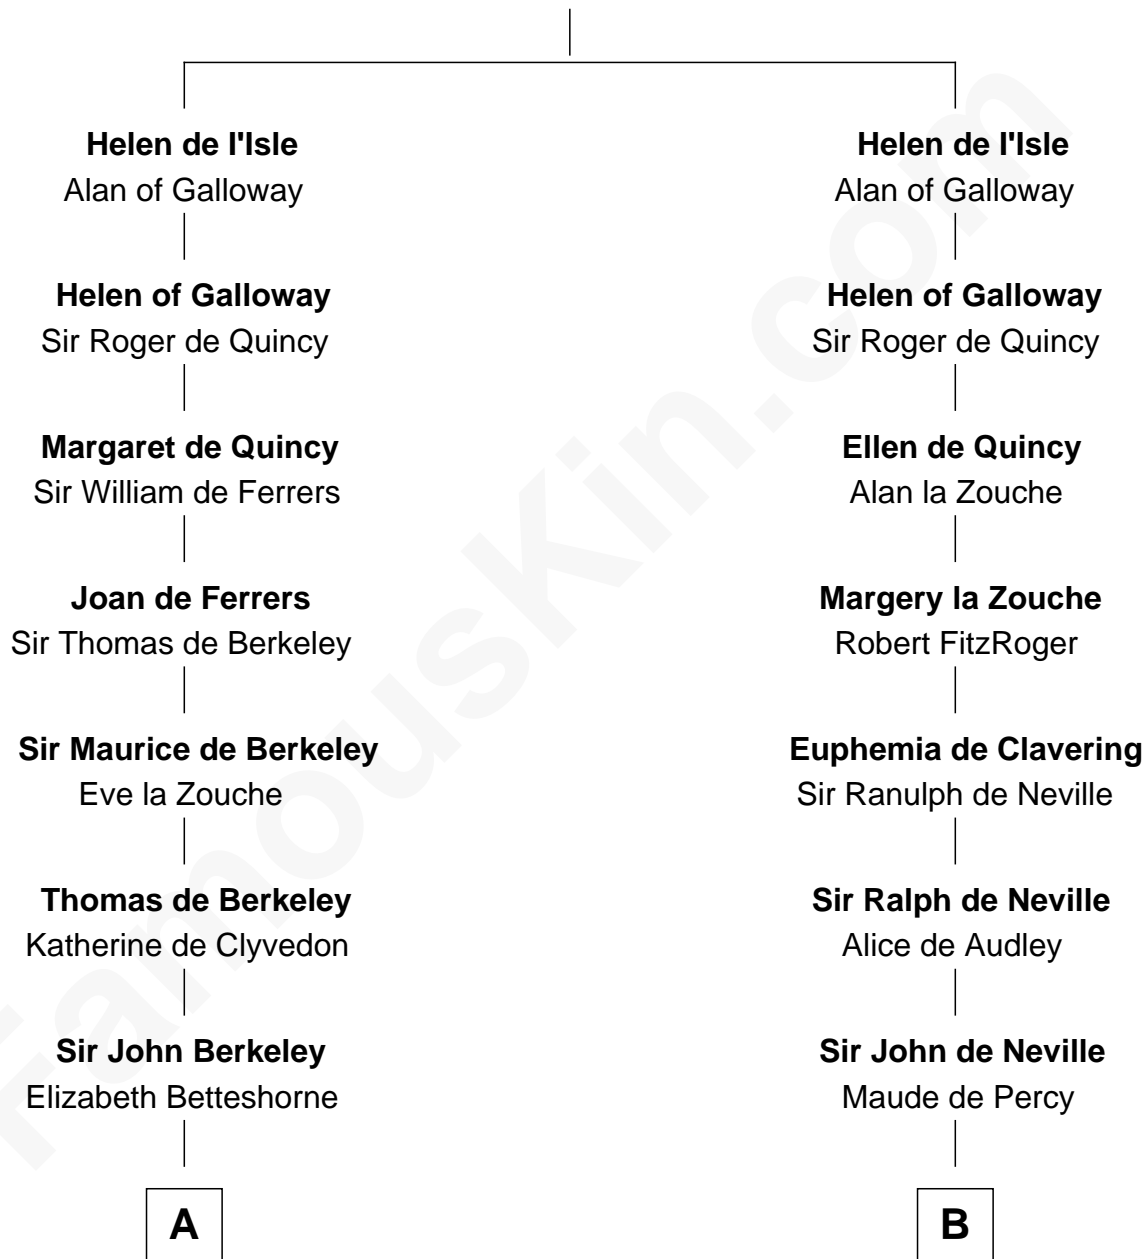

# FamousKin.com Relationship Chart of

**Milton Bradley**

*Founder, Milton Bradley Company*

11th cousin 10 times removed of

**King Henry VIII**

*King of England*

**Reginald de l'Isle**

Fonia of Moray

**C**

—  
**Moses Lyford**  
Mehitable Smith

—  
**Oliver Smith Lyford**  
Elizabeth Johnson

—  
**Dudley Lyford**  
Betsey Smith

—  
**Fanny Lyford**  
Lewis Bradley

—  
**Milton Bradley**  
*Founder, Milton Bradley Company*