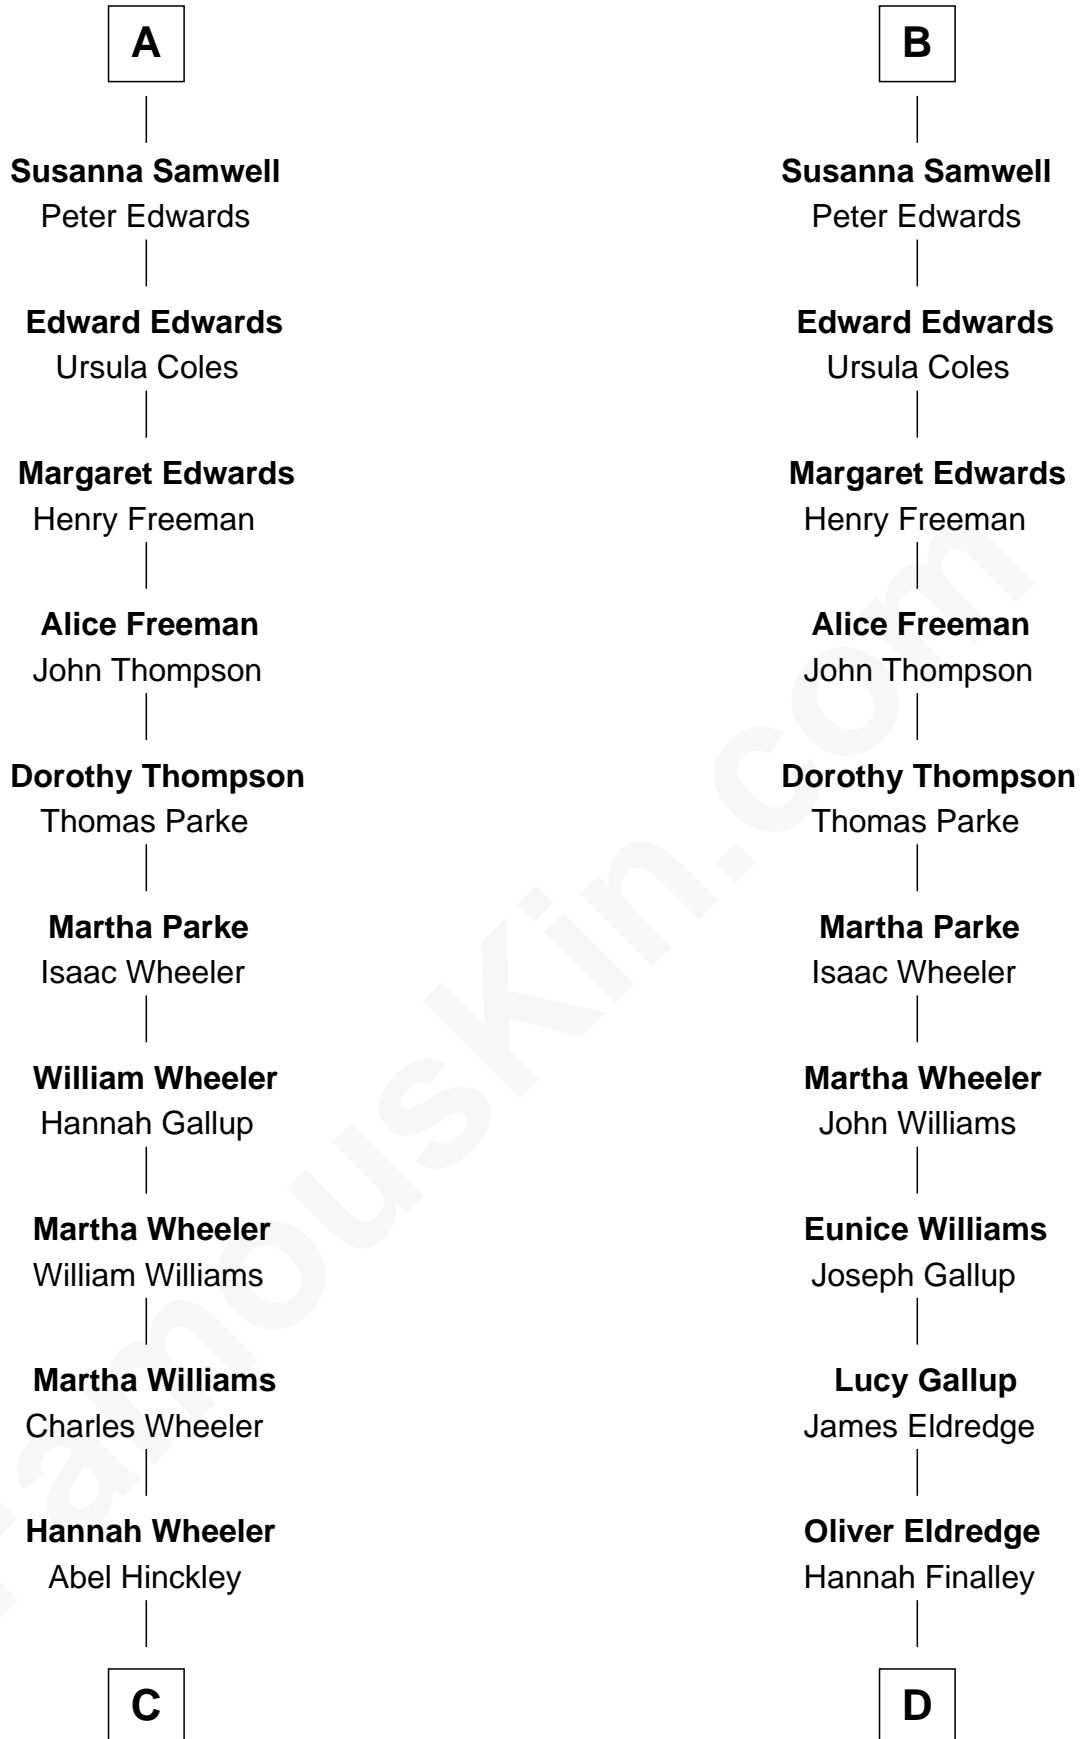

FamousKin.com Relationship Chart of

John Hinckley, Jr.

Shot President Ronald Reagan

18th cousin 3 times removed of

Thomas Waldo Story

English/American Sculptor

C

Alfred Hinckley

Eliza Stanley

Francis Edward Hinckley

Amelia Smith

Percival Porter Hinckley

Katherine Avilla Warnock

John Warnock Hinckley

Jo Ann Moore

John Hinckley, Jr.

Shot President Ronald Reagan

D

Emelyn Eldredge

William Wetmore Story

Thomas Waldo Story

English/American Sculptor

FamousKin.com