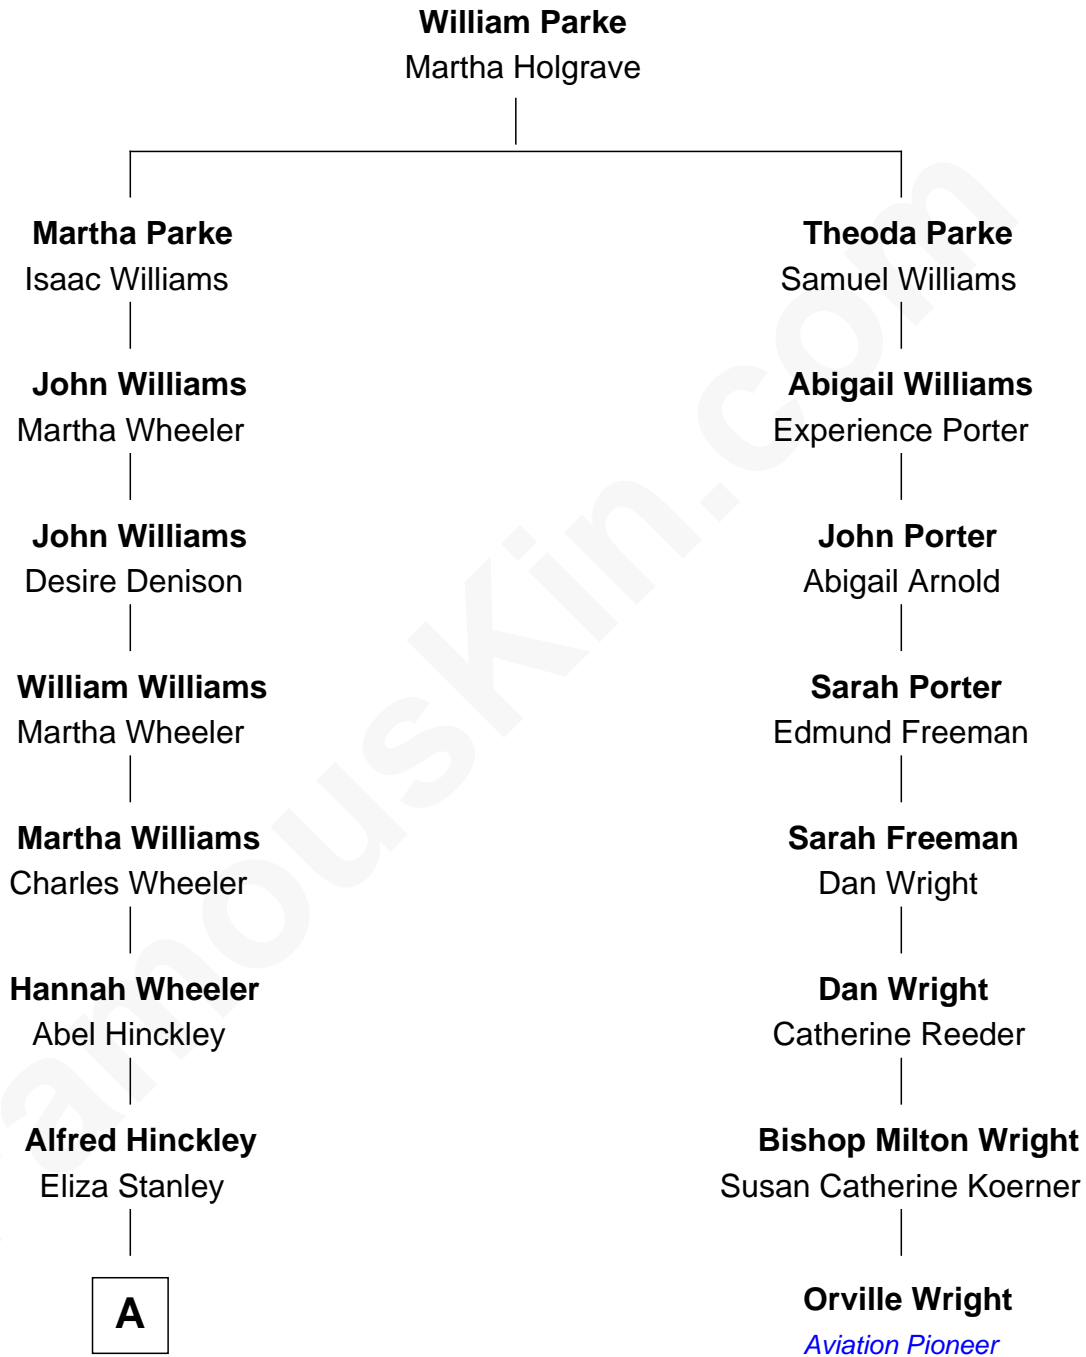

## Relationship Chart of

### John Hinckley, Jr.

*Shot President Ronald Reagan*

7th cousin 3 times removed of

**Orville Wright**

*Wright Brothers - Aviation Pioneer*

**A**

Francis Edward Hinckley

Amelia Smith

Percival Porter Hinckley

Katherine Avilla Warnock

John Warnock Hinckley

Jo Ann Moore

John Hinckley, Jr.

*Shot President Ronald Reagan*

FamousKin.com