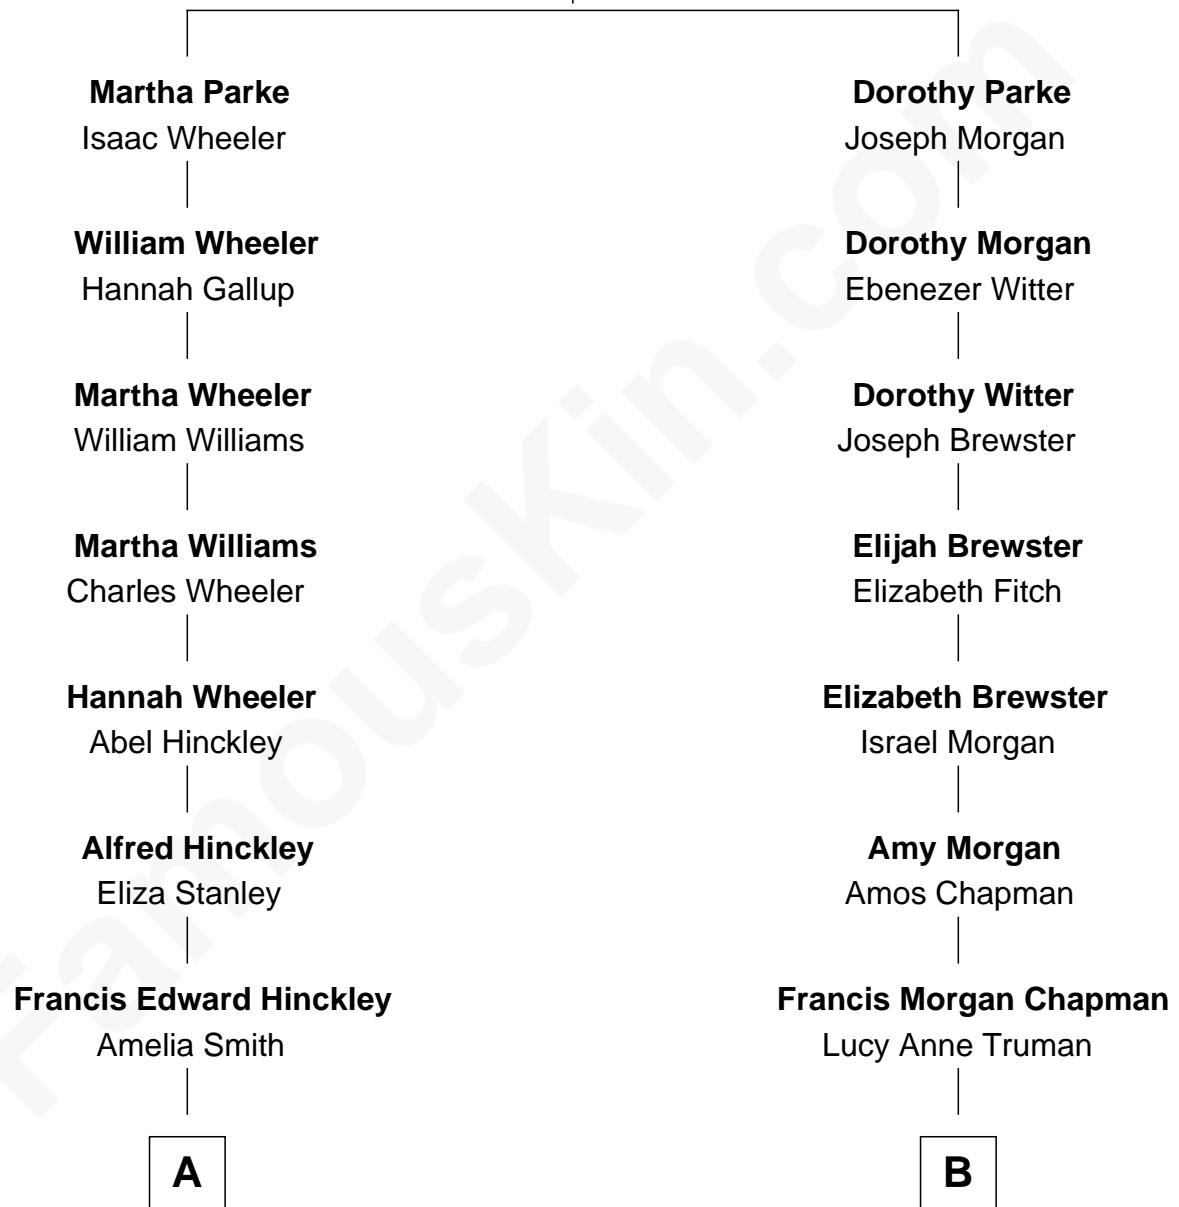

# FamousKin.com Relationship Chart of

**John Hinckley, Jr.**

*Shot President Ronald Reagan*

9th cousin of

**Nelson Rockefeller**

*41st U.S. Vice-President*

**Thomas Parke**  
Dorothy Thompson

**A**

**Percival Porter Hinckley**  
Katherine Avilla Warnock

**John Warnock Hinckley**  
Jo Ann Moore

**John Hinckley, Jr.**  
*Shot President Ronald Reagan*

**B**

**Abby Pearce Truman Chapman**  
Nelson Wilmarth Aldrich

**Abby Greene Aldrich**  
John Davison Rockefeller

**Nelson Rockefeller**  
*41st U.S. Vice-President*

FamousKin.com