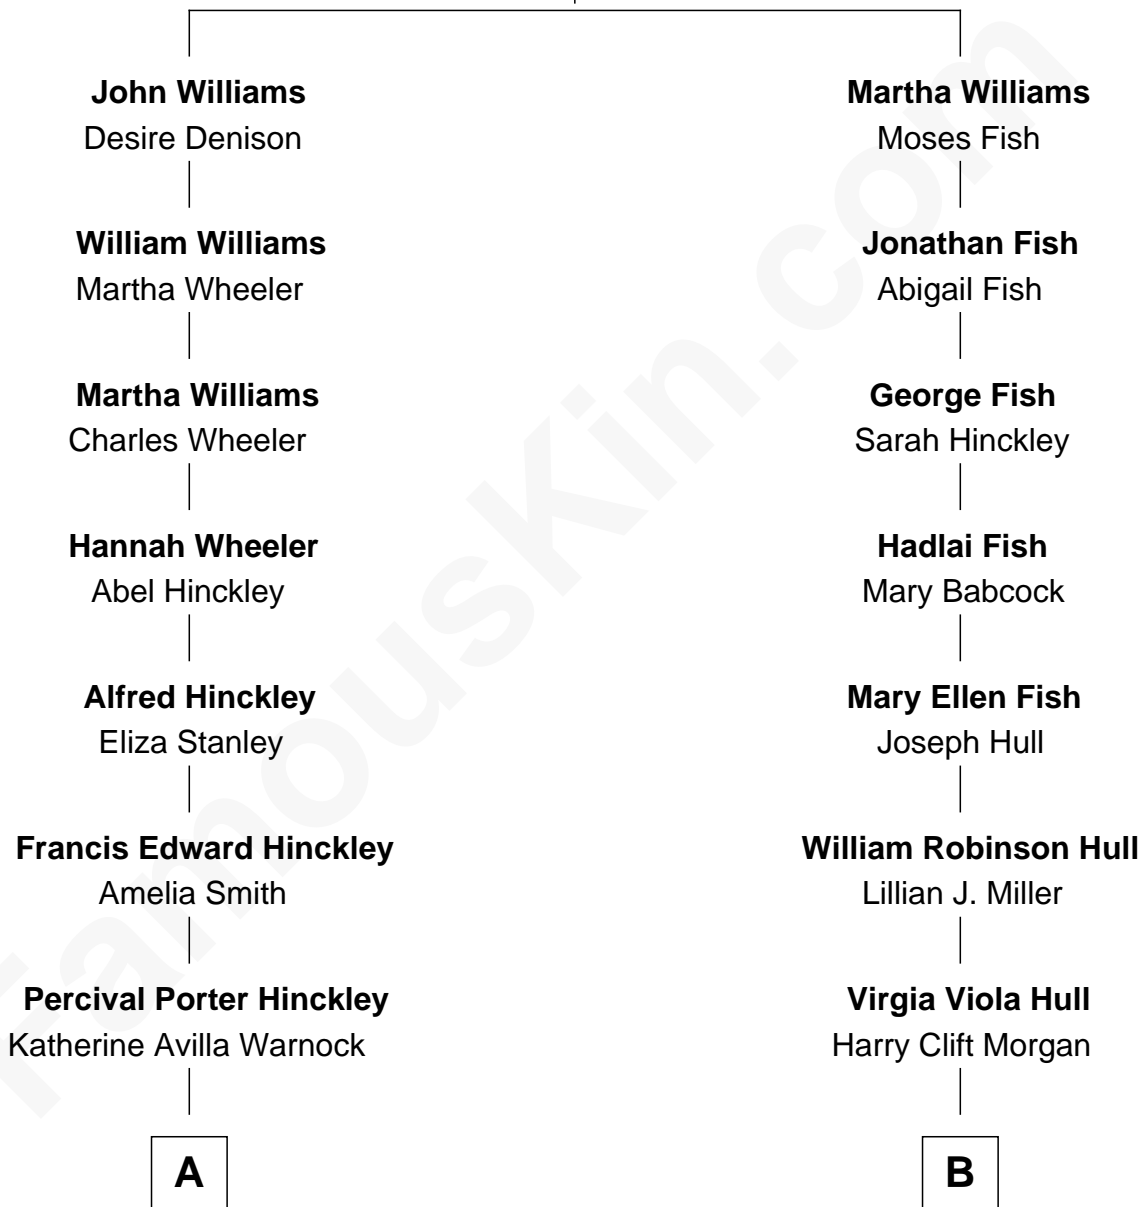

# FamousKin.com Relationship Chart of

**John Hinckley, Jr.**

*Shot President Ronald Reagan*

8th cousin 1 time removed of

**Gretchen Mol**

*TV and Movie Actress*

**John Williams**

Martha Wheeler

**A**

**John Warnock Hinckley**

Jo Ann Moore

**John Hinckley, Jr.**

*Shot President Ronald Reagan*

**B**

**Henry Williams Morgan**

Beatrix Chappuis

**Janet Morgan**

James Curtis Mol

**Gretchen Mol**

*TV and Movie Actress*