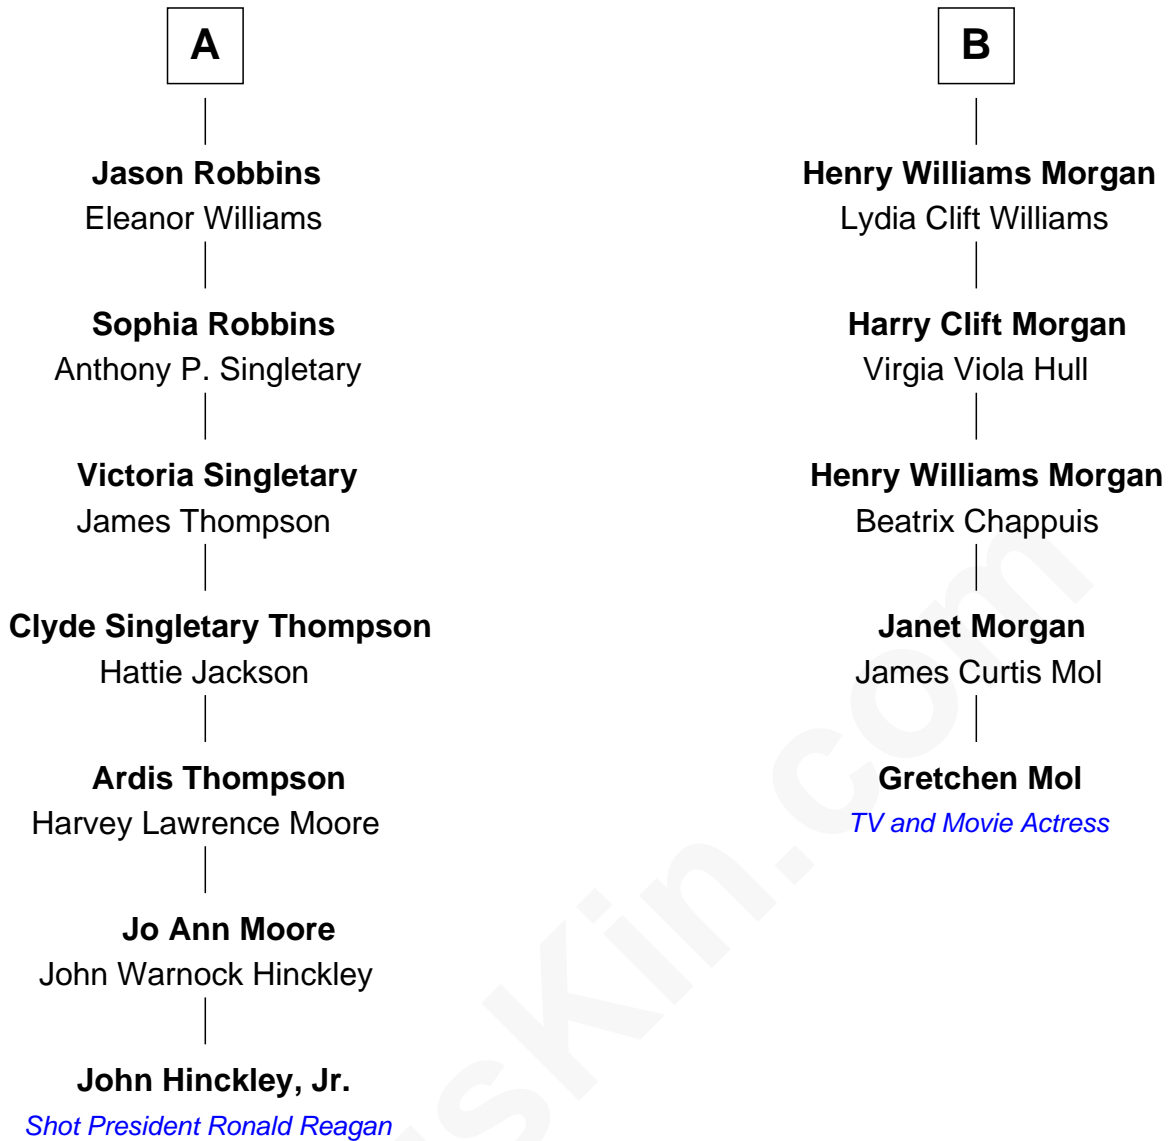

# FamousKin.com Relationship Chart of

**John Hinckley, Jr.**

*Shot President Ronald Reagan*

11th cousin 2 times removed of

**Gretchen Mol**

*TV and Movie Actress*

----- Deming

-----

**Elizabeth Deming**

Nathaniel Foote

**Mary Foote**

John Stoddard

**Mary Stoddard**

Joseph Wright

**Elizabeth Wright**

John Curtis

Honor Treat

**Rachel Deming**

John Morgan

**Samuel Morgan**

Hannah Avery

**Timothy Morgan**

Deborah -----

**Theophilus Morgan**

Mary Hinckley

**Caroline Morgan**

Elisha Morgan

**Coleby Mitchell Morgan**

Julia A. Williams

**B**

Gretchen Mol photo by [U.S. National Archives](#)