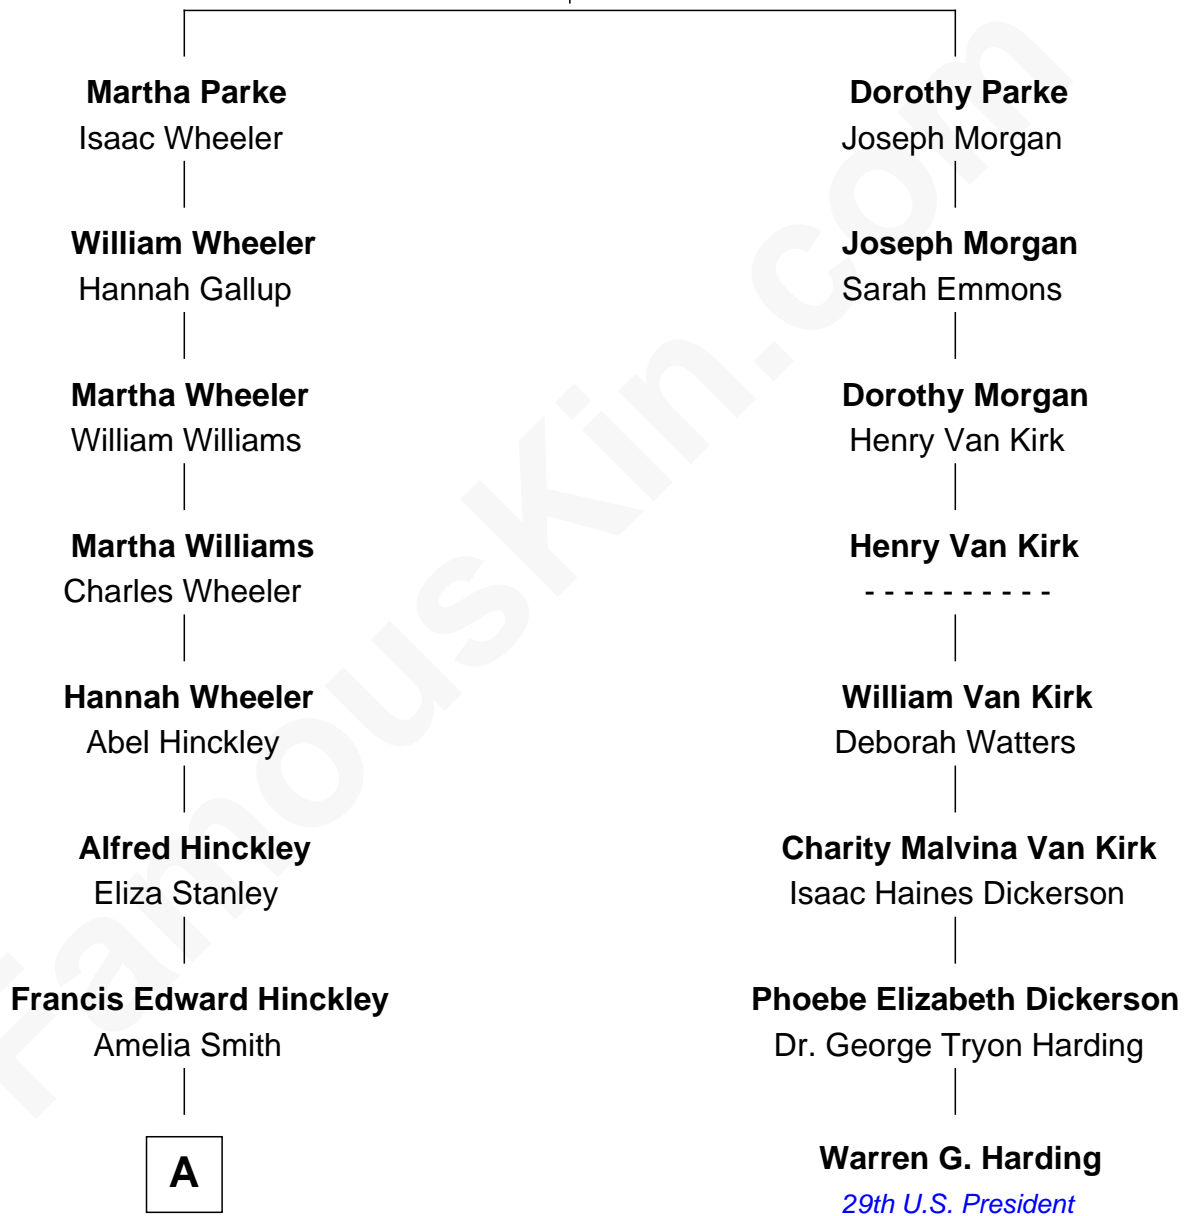

# FamousKin.com Relationship Chart of

**John Hinckley, Jr.**

*Shot President Ronald Reagan*

7th cousin 2 times removed of

**Warren G. Harding**

*29th U.S. President*

**Thomas Parke**  
Dorothy Thompson

A

—  
**Percival Porter Hinckley**  
Katherine Avilla Warnock

—  
**John Warnock Hinckley**  
Jo Ann Moore

—  
**John Hinckley, Jr.**  
*Shot President Ronald Reagan*

FamousKin.com