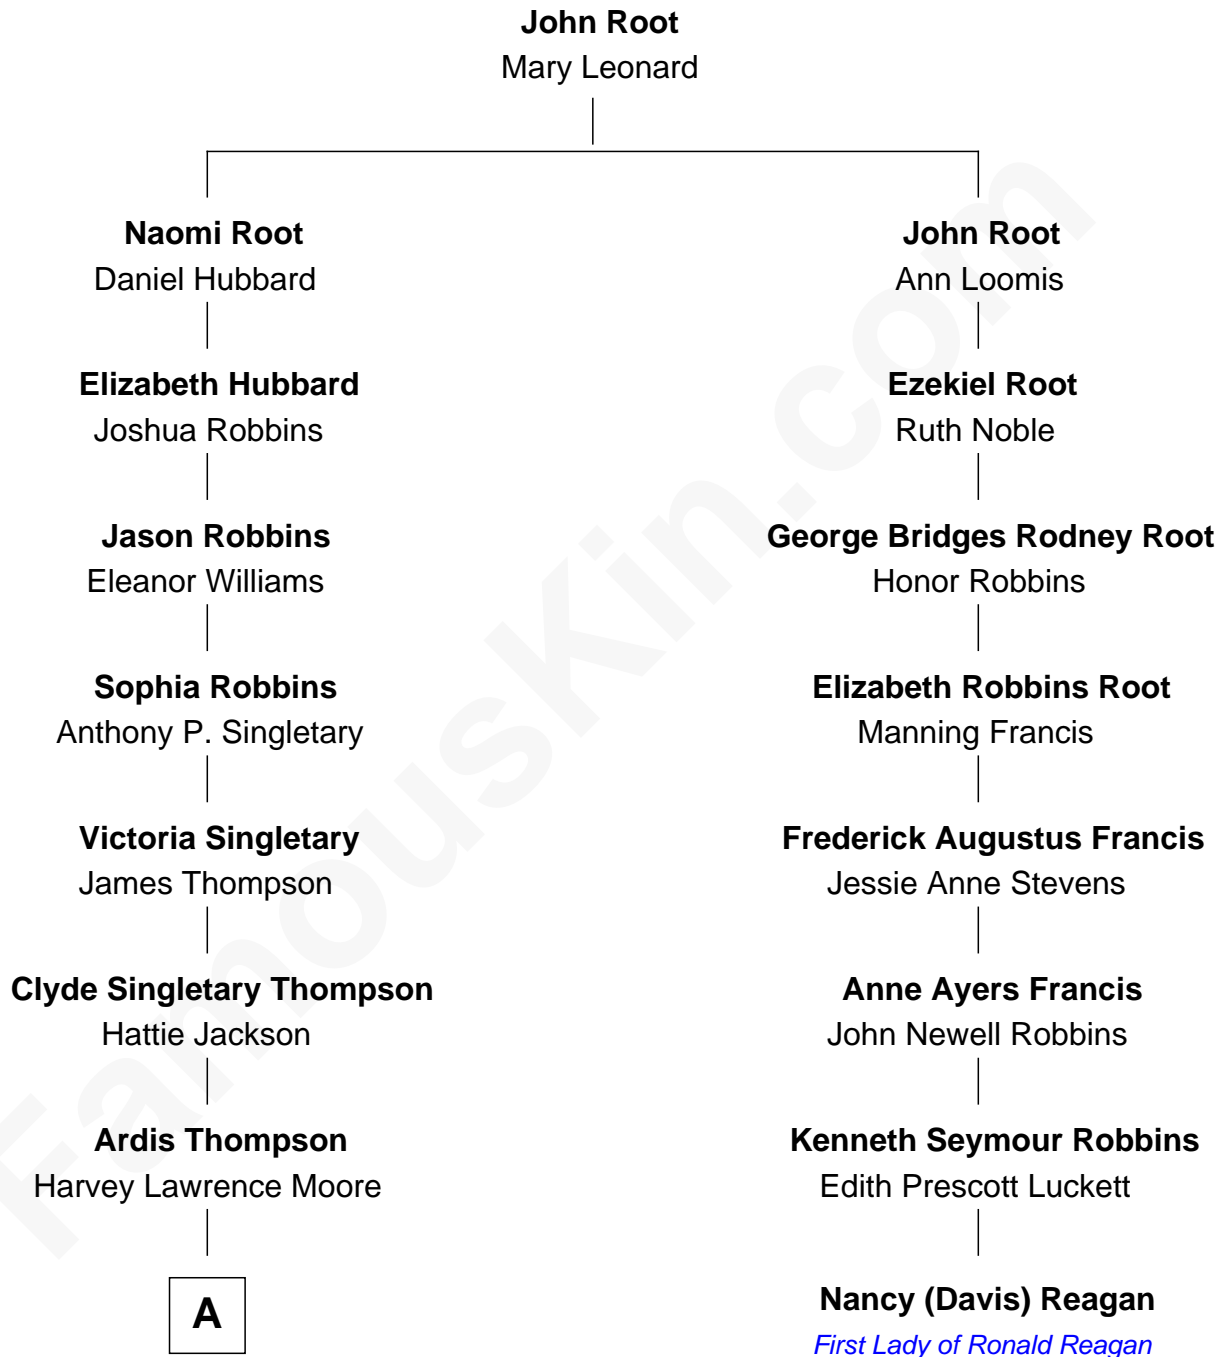

# FamousKin.com Relationship Chart of **John Hinckley, Jr.**

*Shot President Ronald Reagan*

7th cousin 1 time removed of

**Nancy (Davis) Reagan**

*First Lady of President Ronald Reagan*

**A**

—  
**Jo Ann Moore**  
John Warnock Hinckley

—  
**John Hinckley, Jr.**  
*Shot President Ronald Reagan*

FamousKin.com