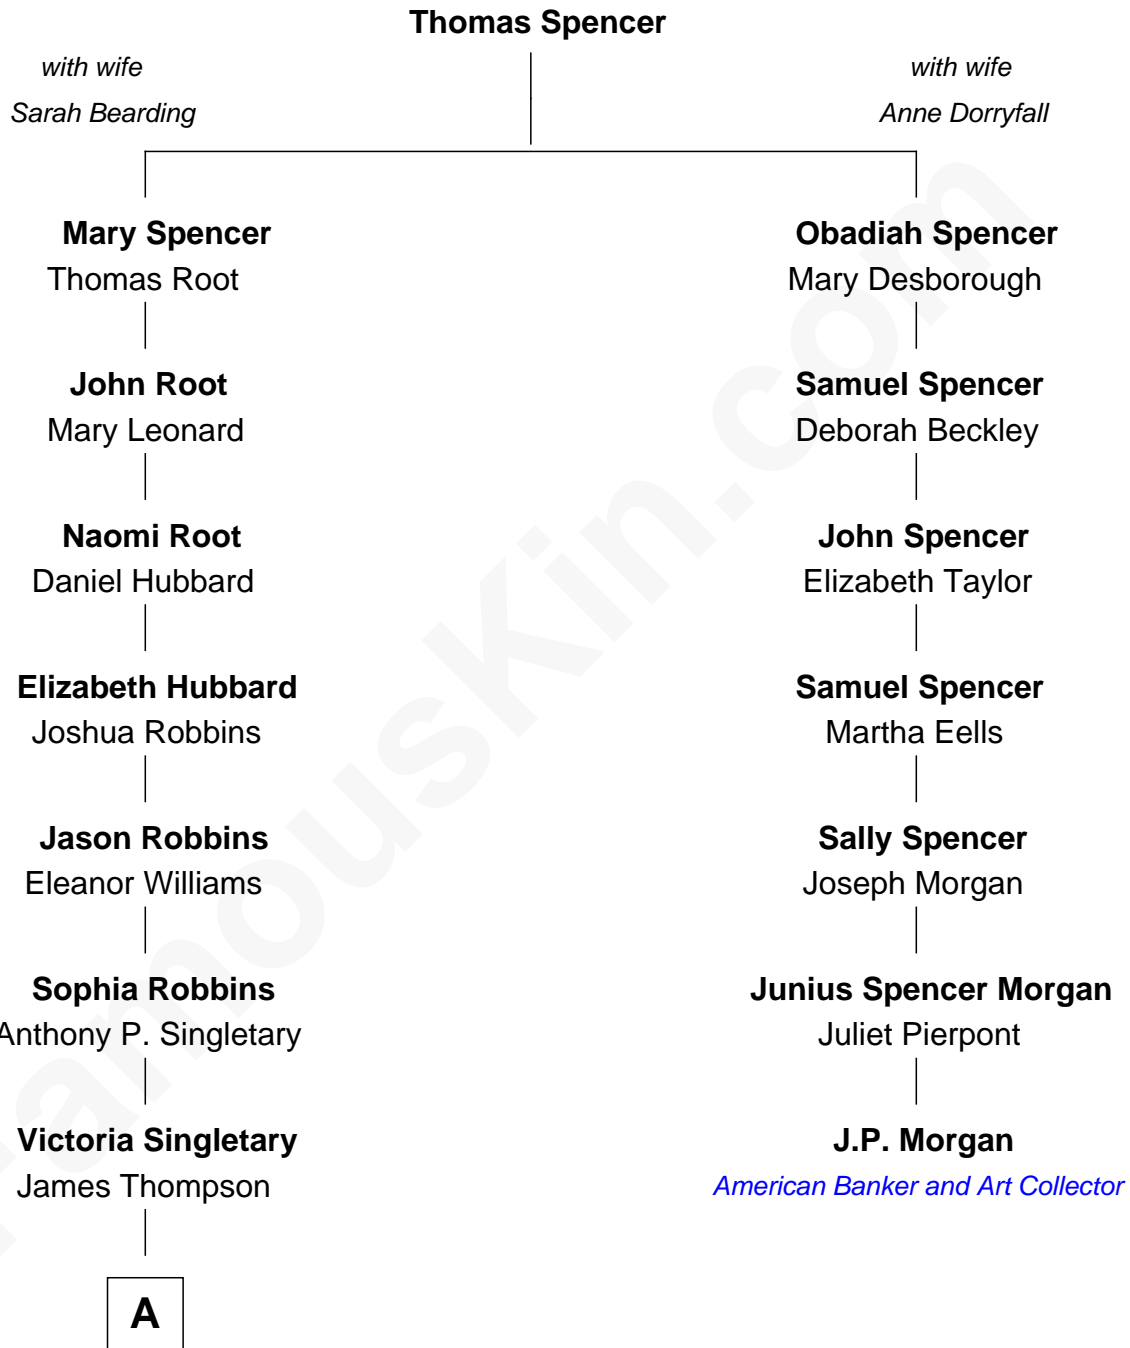

FamousKin.com Relationship Chart of

John Hinckley, Jr.

Shot President Ronald Reagan

6th cousin 4 times removed of

J.P. Morgan

American Banker and Art Collector

A

—
Clyde Singletary Thompson

Hattie Jackson

—
Ardis Thompson

Harvey Lawrence Moore

—
Jo Ann Moore

John Warnock Hinckley

—
John Hinckley, Jr.

Shot President Ronald Reagan

FamousKin.com