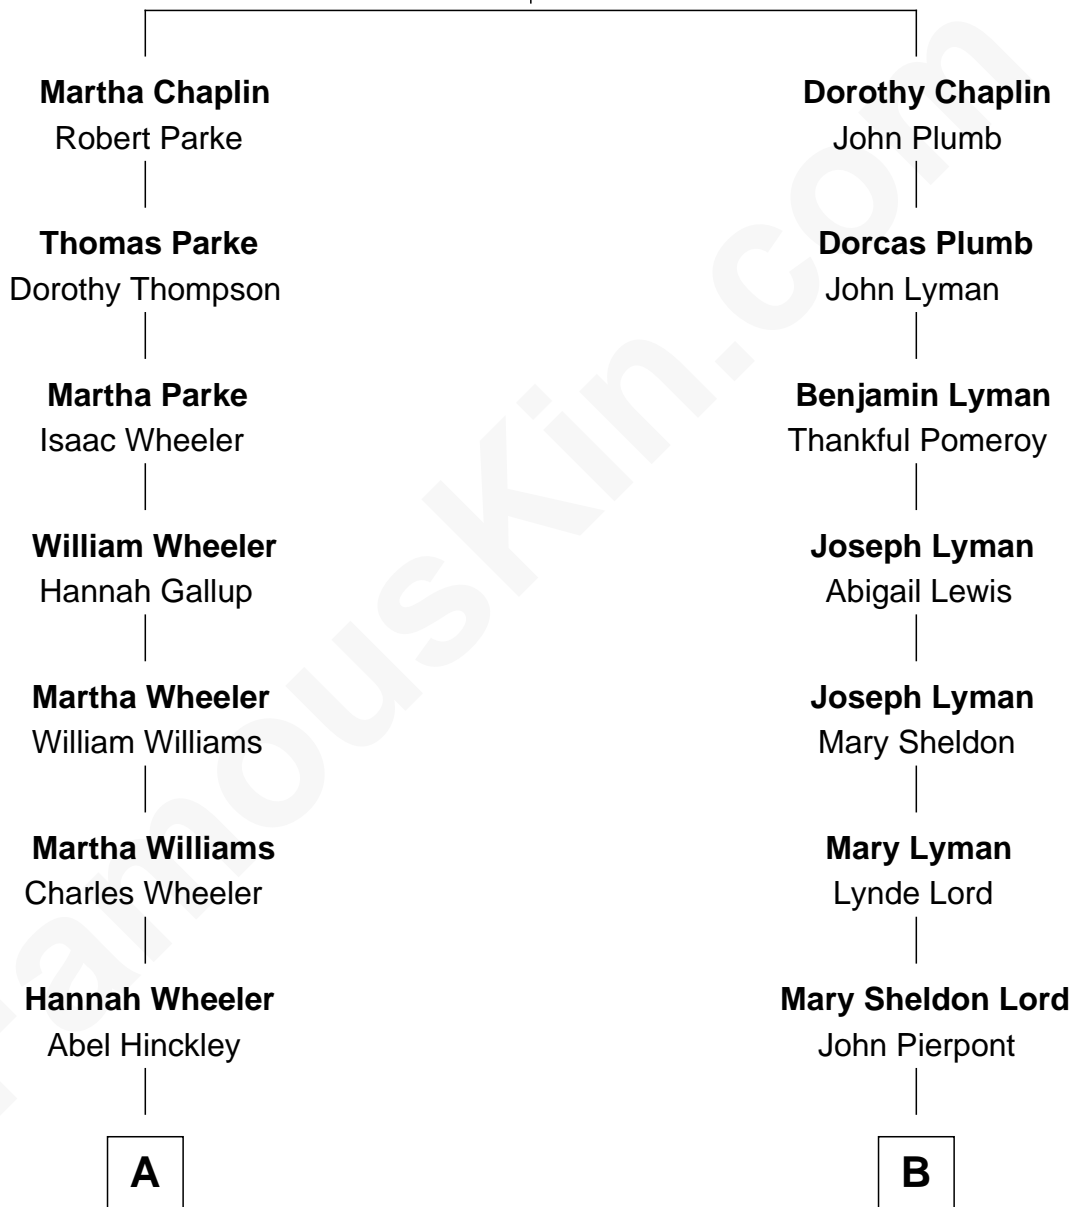

# FamousKin.com Relationship Chart of

**John Hinckley, Jr.**

*Shot President Ronald Reagan*

8th cousin 3 times removed of

**J.P. Morgan**

*American Banker and Art Collector*

**William Chaplin**  
Agnes Holborough

**A**

**Alfred Hinckley**

Eliza Stanley

**Francis Edward Hinckley**

Amelia Smith

**Percival Porter Hinckley**

Katherine Avilla Warnock

**John Warnock Hinckley**

Jo Ann Moore

**John Hinckley, Jr.**

*Shot President Ronald Reagan*

**B**

**Juliet Pierpont**

Junius Spencer Morgan

**J.P. Morgan**

*American Banker and Art Collector*