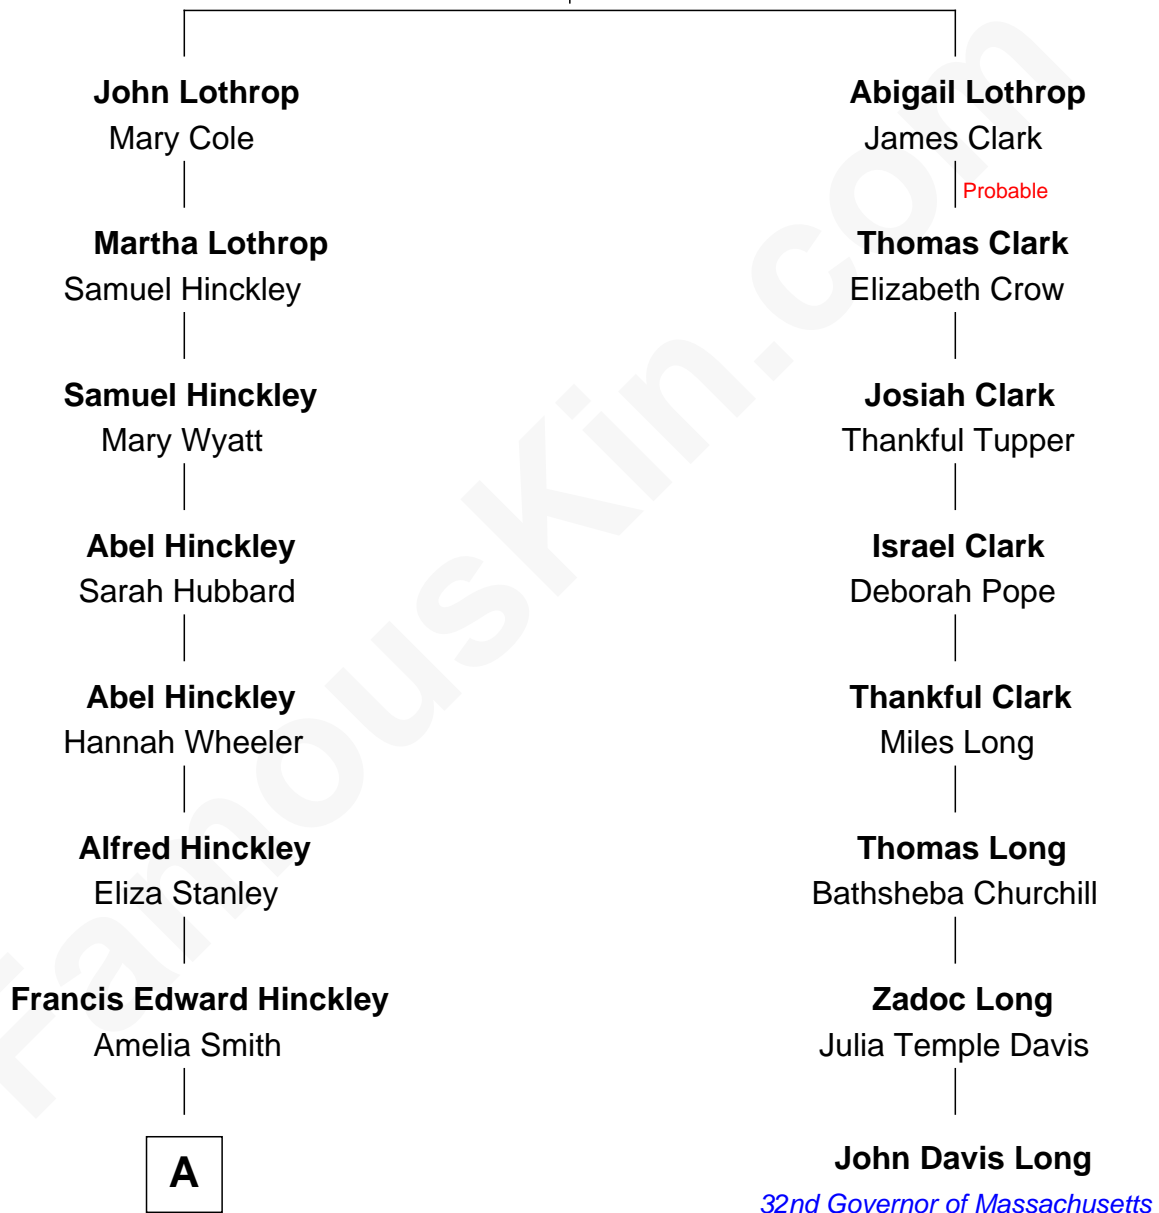

FamousKin.com Relationship Chart of

John Hinckley, Jr.

Shot President Ronald Reagan

7th cousin 2 times removed of

John Davis Long

32nd Governor of Massachusetts

John Lothrop

Ann - - - - -

A

—
Percival Porter Hinckley
Katherine Avilla Warnock

—
John Warnock Hinckley
Jo Ann Moore

—
John Hinckley, Jr.
Shot President Ronald Reagan

FamousKin.com