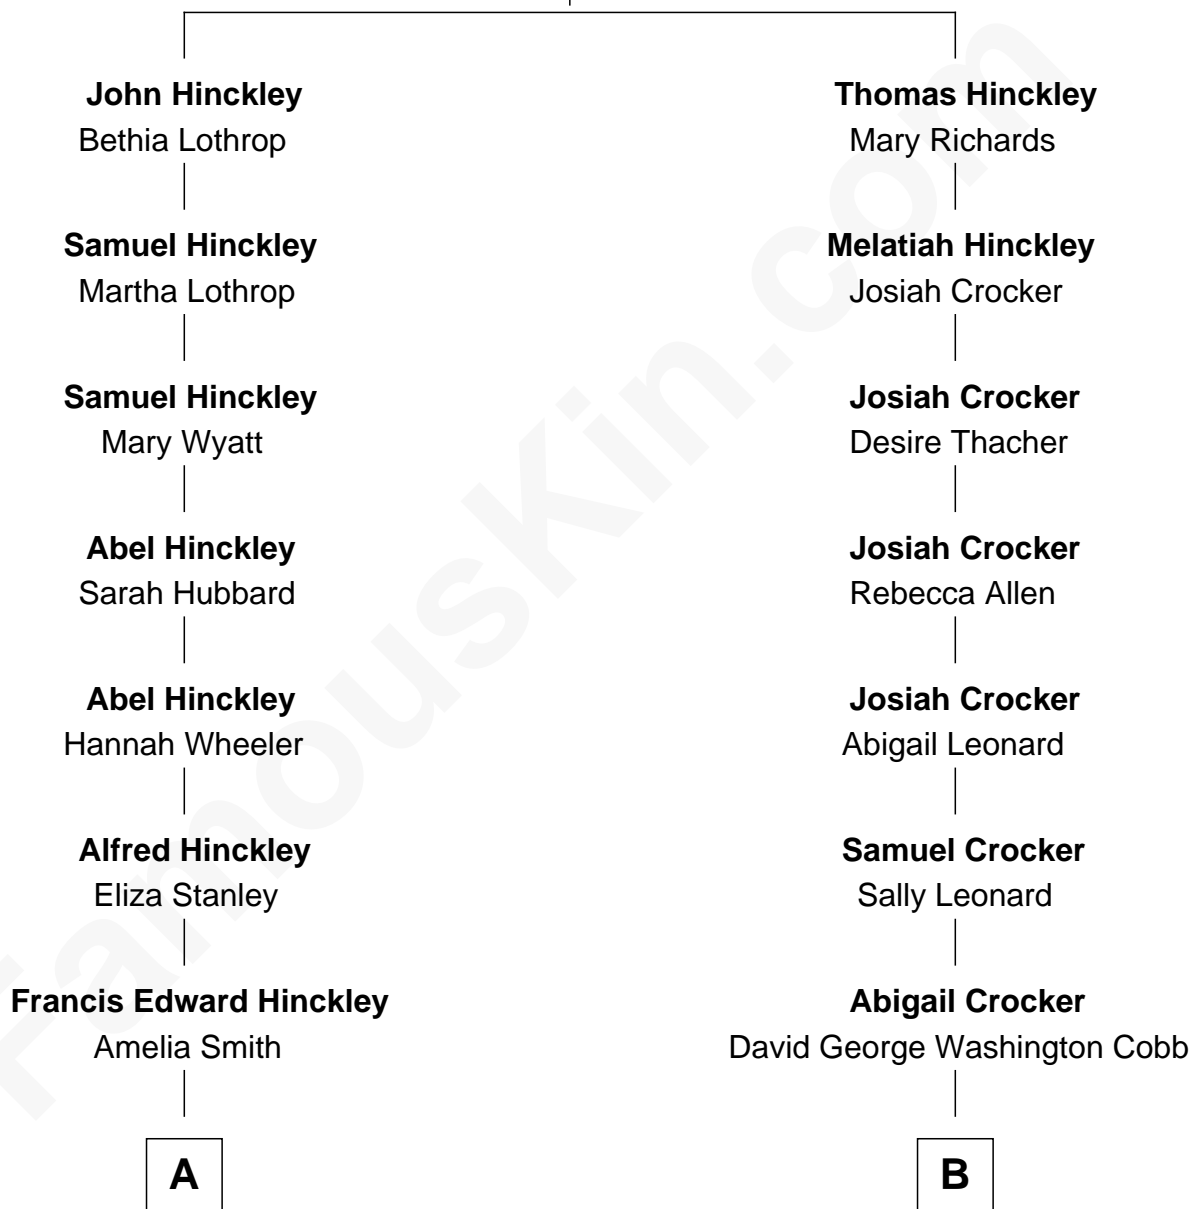

# FamousKin.com Relationship Chart of

**John Hinckley, Jr.**

*Shot President Ronald Reagan*

8th cousin 1 time removed of

**Curtis Guild**

*43rd Governor of Massachusetts*

**Samuel Hinckley**

Sarah Soole

**A**

**Percival Porter Hinckley**  
Katherine Avilla Warnock

**John Warnock Hinckley**  
Jo Ann Moore

**John Hinckley, Jr.**  
*Shot President Ronald Reagan*

**B**

**Sarah Crocker Cobb**  
Curtis Guild

**Curtis Guild**  
*43rd Governor of Massachusetts*