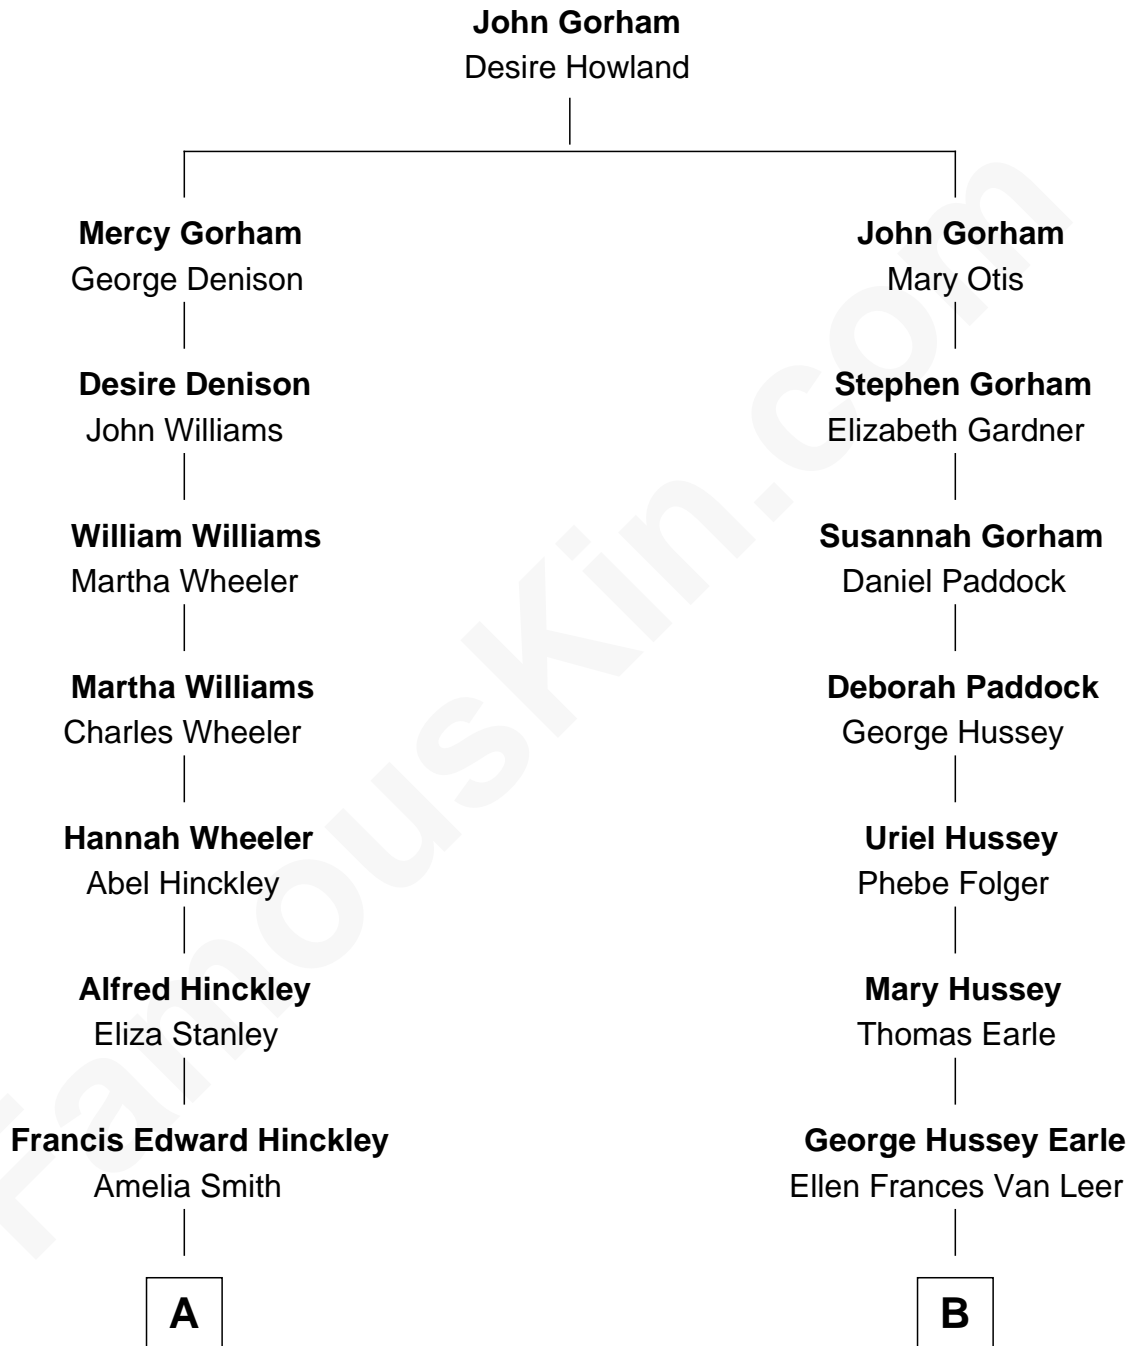

FamousKin.com Relationship Chart of

John Hinckley, Jr.

Shot President Ronald Reagan

8th cousin 1 time removed of

George Howard Earle

30th Governor of Pennsylvania

A

Percival Porter Hinckley
Katherine Avilla Warnock

John Warnock Hinckley
Jo Ann Moore

John Hinckley, Jr.
Shot President Ronald Reagan

B

George Howard Earle
Catharine Hansell French

George Howard Earle
30th Governor of Pennsylvania

FamousKin.com