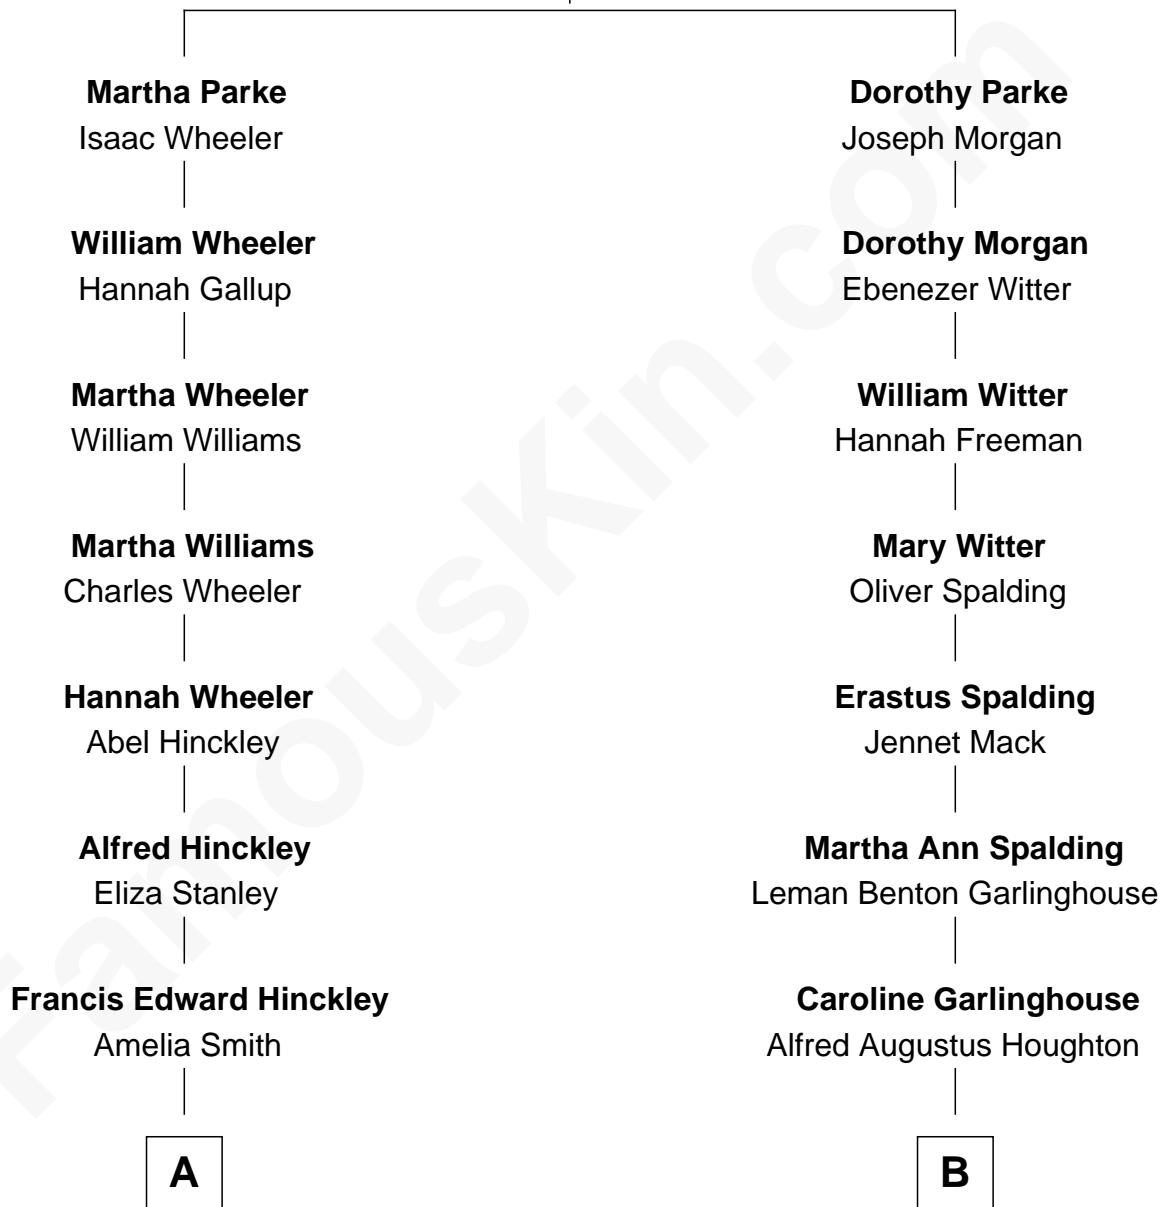

# FamousKin.com Relationship Chart of

**John Hinckley, Jr.**

*Shot President Ronald Reagan*

8th cousin 1 time removed of

**Katharine Hepburn**

*Movie Actress*

**Thomas Parke**  
Dorothy Thompson

**A**

**Percival Porter Hinckley**  
Katherine Avilla Warnock

**John Warnock Hinckley**  
Jo Ann Moore

**John Hinckley, Jr.**  
*Shot President Ronald Reagan*

**B**

**Katharine Martha Houghton**  
Thomas Norval Hepburn