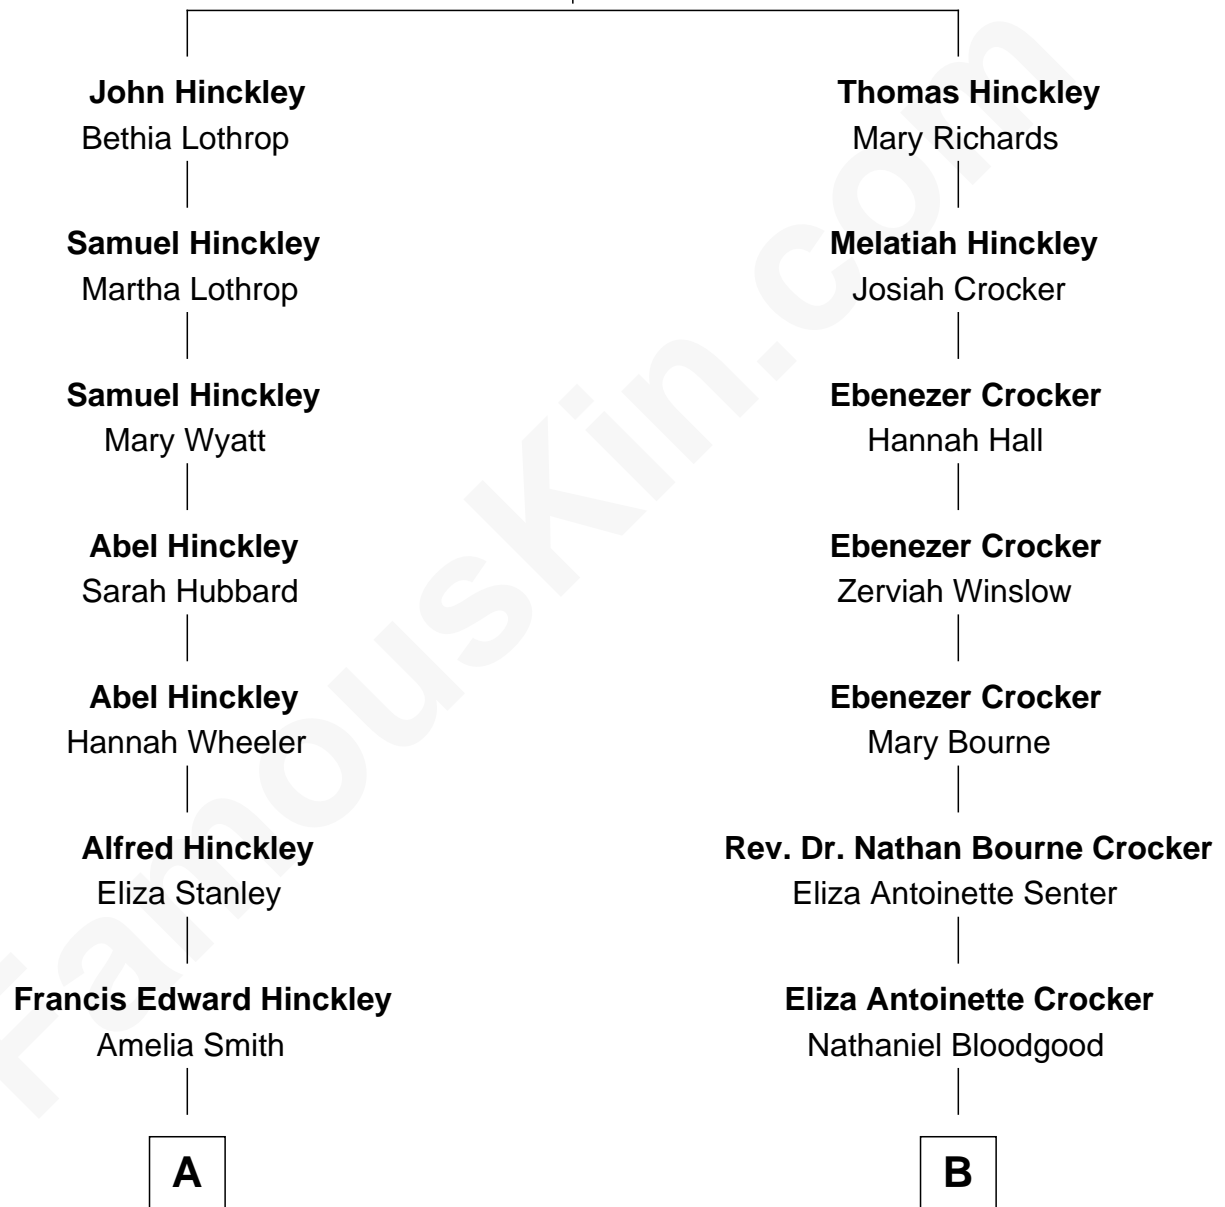

FamousKin.com Relationship Chart of

John Hinckley, Jr.

Shot President Ronald Reagan

9th cousin 2 times removed of

Kyra Sedgwick

TV and Movie Actress

Samuel Hinckley

Sarah Soole

A

Percival Porter Hinckley
Katherine Avilla Warnock

John Warnock Hinckley
Jo Ann Moore

John Hinckley, Jr.
Shot President Ronald Reagan

B

Helen Bloodgood
Francis Peabody

Fannie Peabody
Rev. Dr. Endicott Peabody