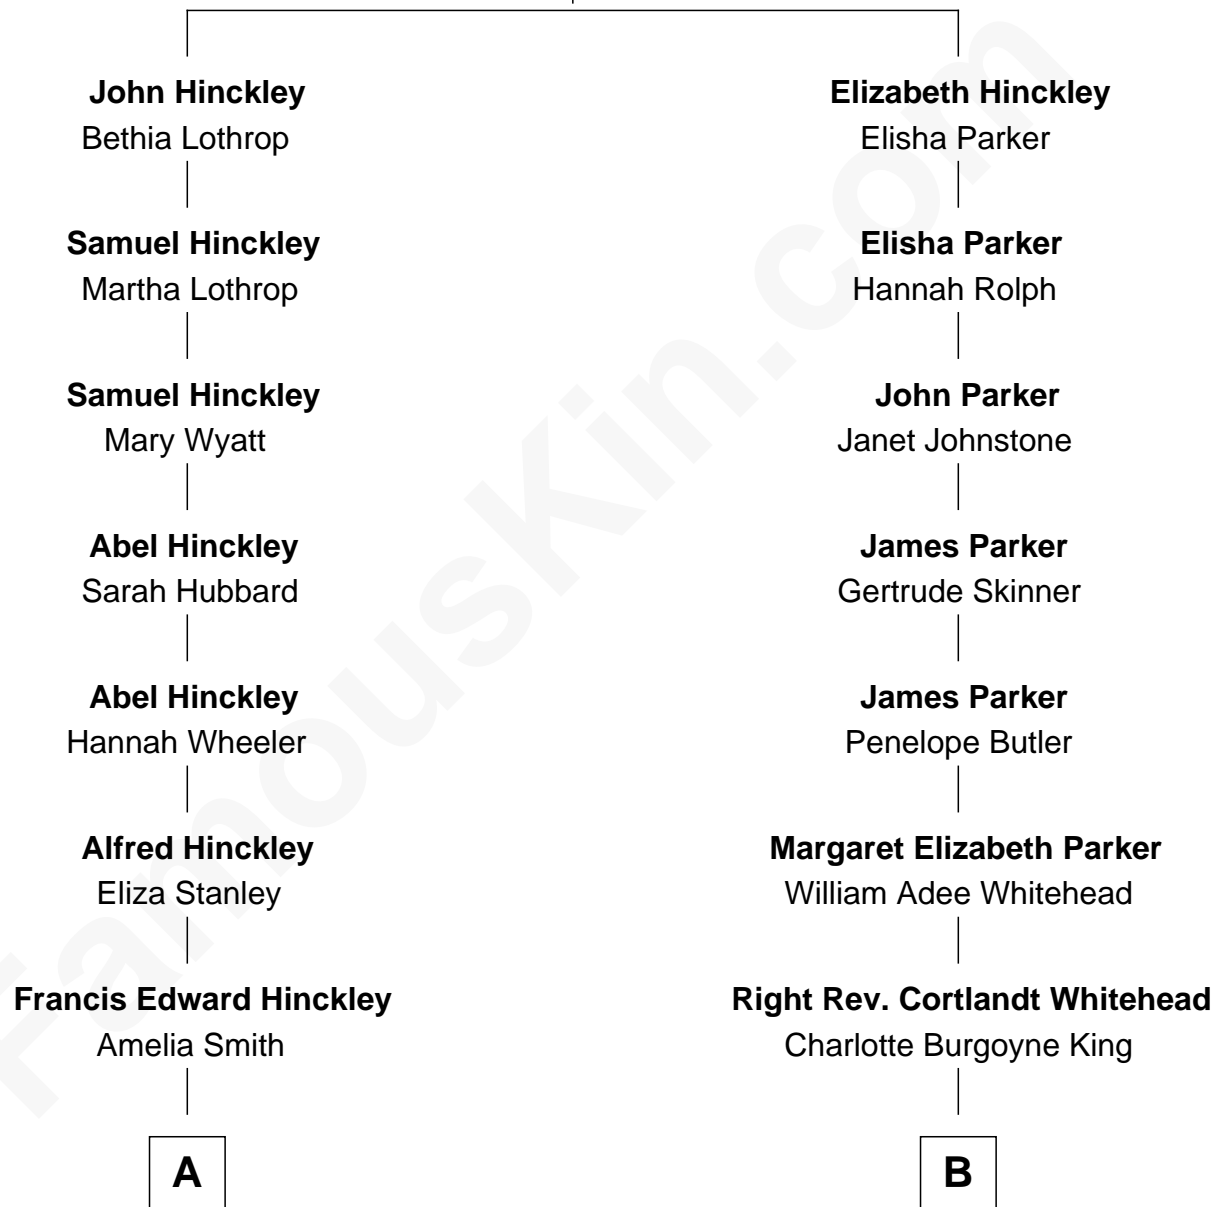

FamousKin.com Relationship Chart of

John Hinckley, Jr.

Shot President Ronald Reagan

9th cousin of

David Crosby

Singer and Songwriter

Samuel Hinckley

Sarah Soole

A

Percival Porter Hinckley
Katherine Avilla Warnock

John Warnock Hinckley
Jo Ann Moore

John Hinckley, Jr.
Shot President Ronald Reagan

B

John Brinton Whitehead
Martha Douglas Sharp

Aliph Van Corlandt Whitehead
Floyd Delafield Crosby