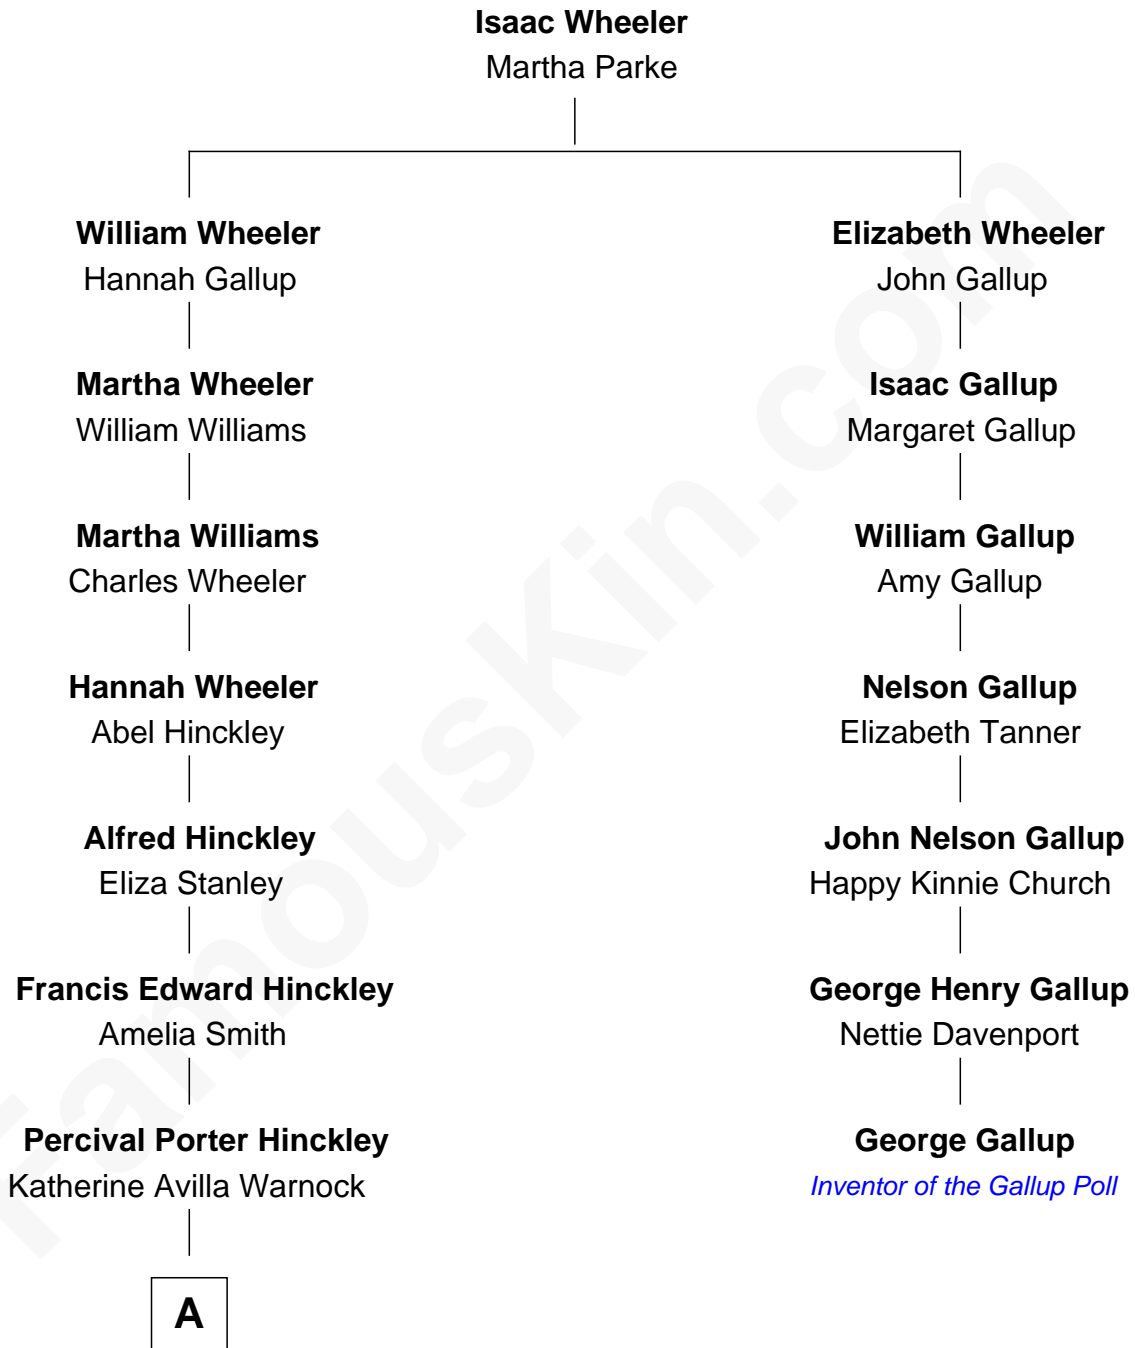

# FamousKin.com Relationship Chart of

**John Hinckley, Jr.**

*Shot President Ronald Reagan*

6th cousin 2 times removed of

**George Gallup**

*Inventor of the Gallup Poll*

A

John Warnock Hinckley

Jo Ann Moore

John Hinckley, Jr.

*Shot President Ronald Reagan*

FamousKin.com