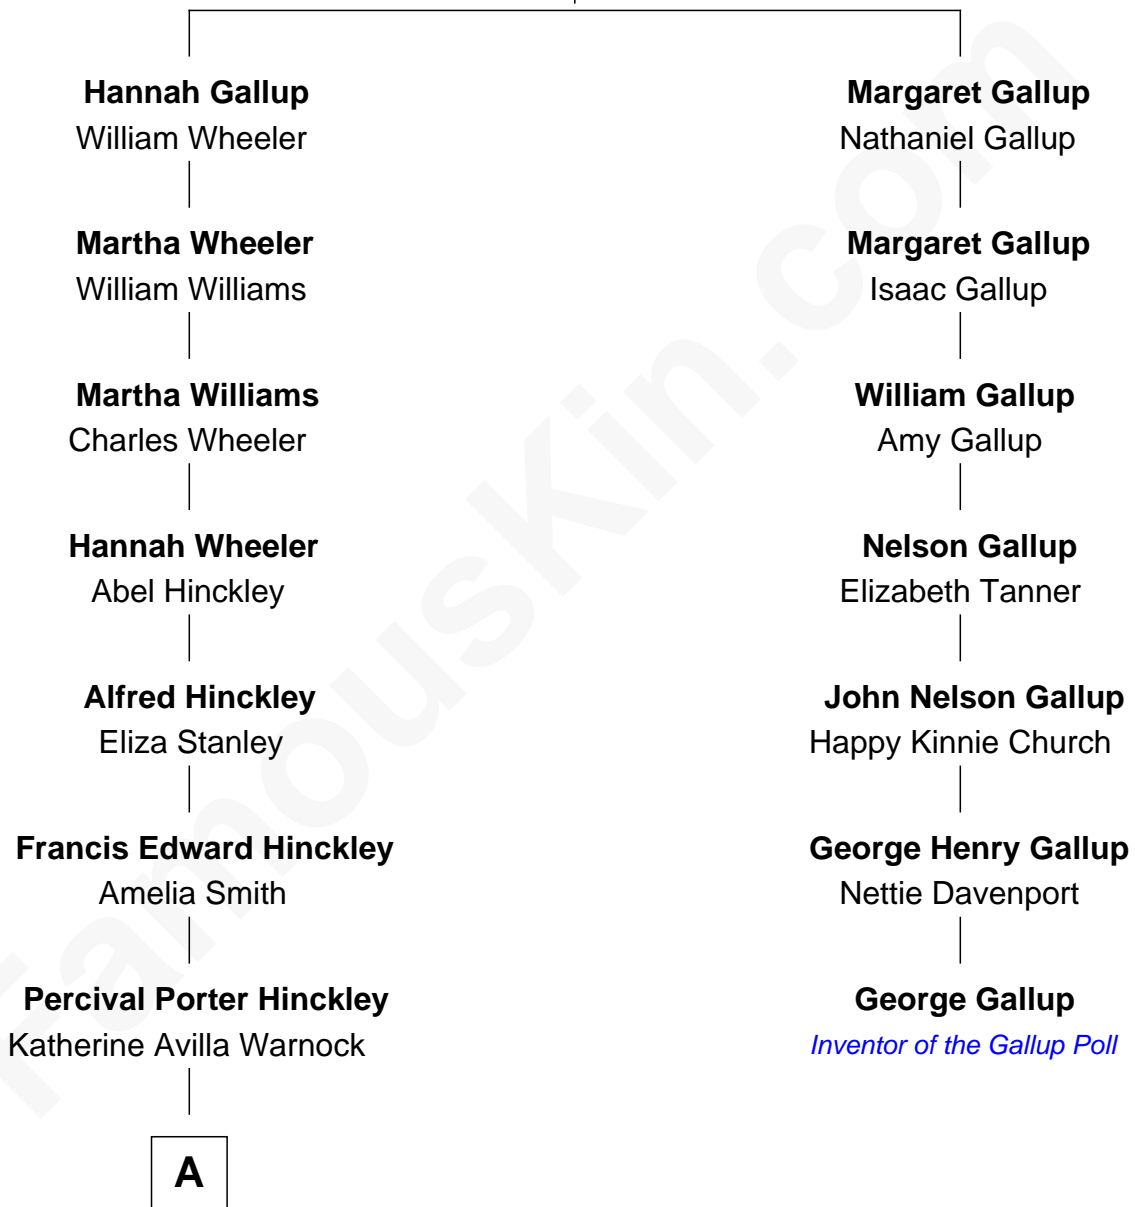

FamousKin.com Relationship Chart of

John Hinckley, Jr.

Shot President Ronald Reagan

6th cousin 2 times removed of

George Gallup

Inventor of the Gallup Poll

Benadam Gallup

Hester Prentice

A

John Warnock Hinckley

Jo Ann Moore

John Hinckley, Jr.

Shot President Ronald Reagan

FamousKin.com