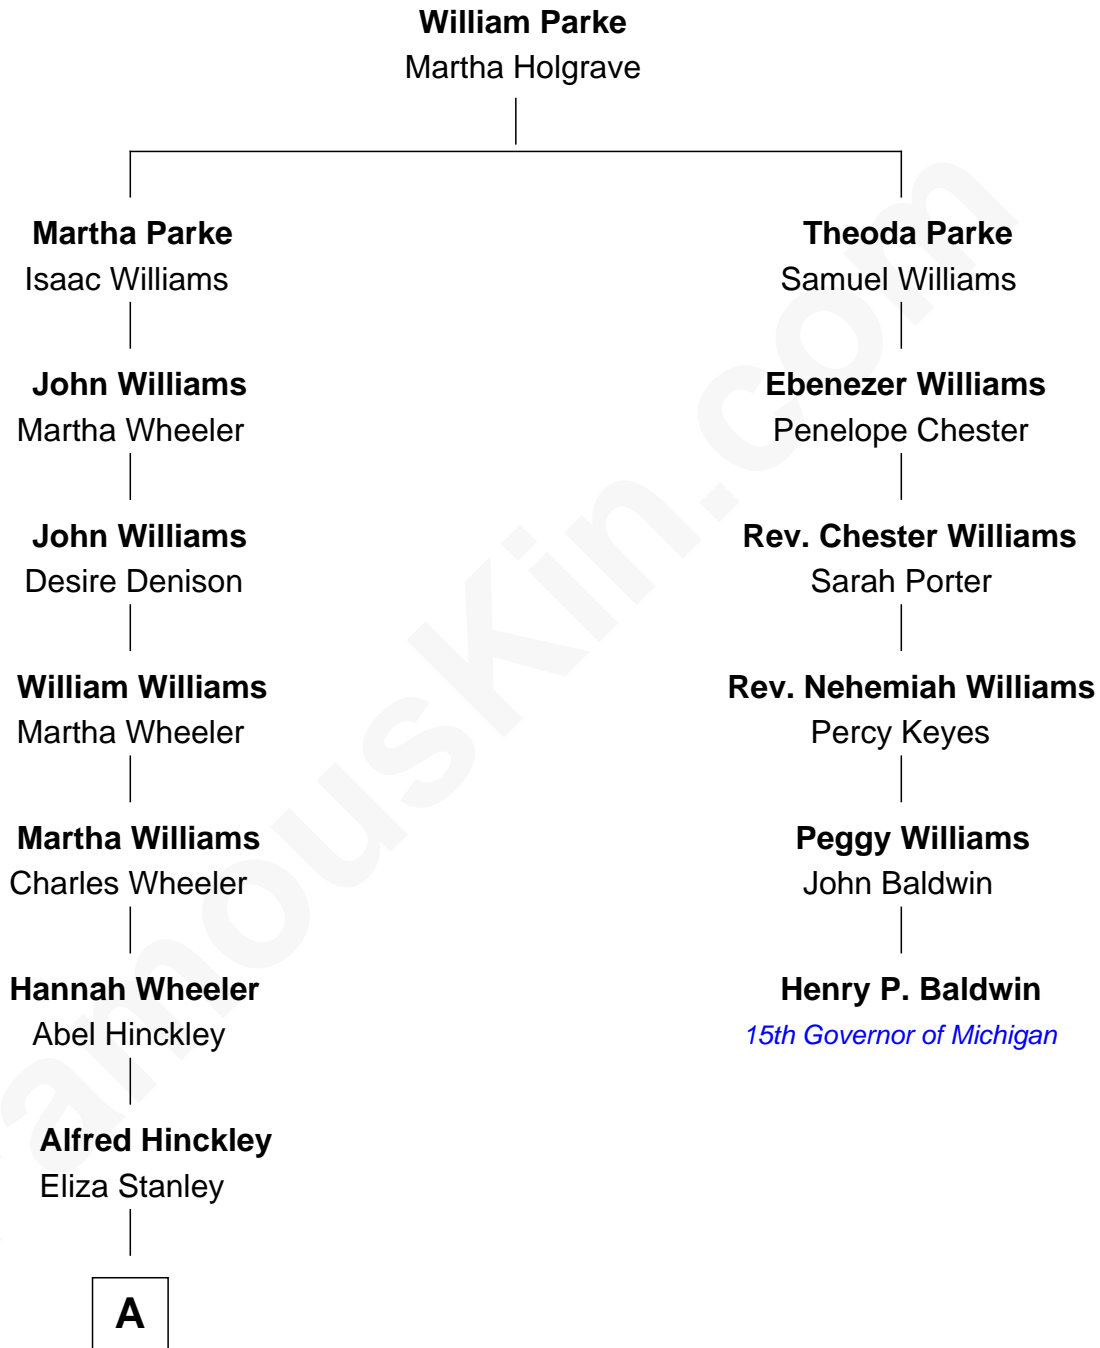

# FamousKin.com

## Relationship Chart of

### John Hinckley, Jr.

*Shot President Ronald Reagan*

5th cousin 5 times removed of

**Henry P. Baldwin**  
*15th Governor of Michigan*

**A**

Francis Edward Hinckley

Amelia Smith

Percival Porter Hinckley