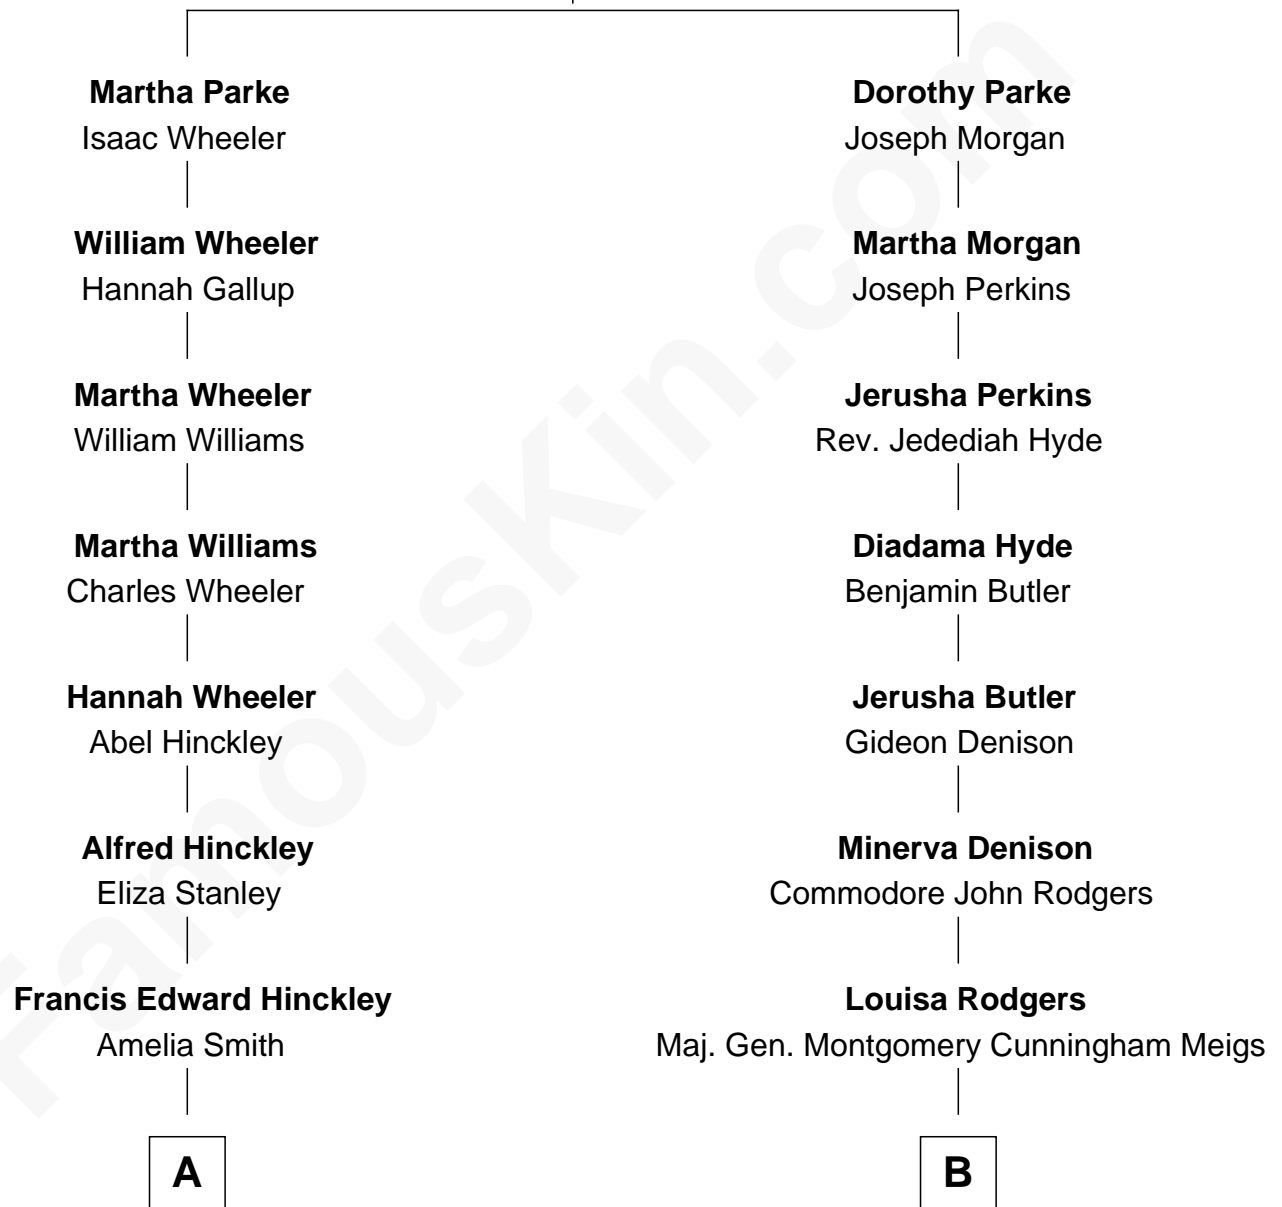

FamousKin.com Relationship Chart of

John Hinckley, Jr.

Shot President Ronald Reagan

9th cousin 2 times removed of

Parker Stevenson

TV and Movie Actor

Thomas Parke
Dorothy Thompson

A

Percival Porter Hinckley
Katherine Avilla Warnock

John Warnock Hinckley
Jo Ann Moore

John Hinckley, Jr.
Shot President Ronald Reagan

B

Mary Montgomery Meigs
Col. Joseph Hancock Taylor

Evelyn Taylor
Eli Kirk Price