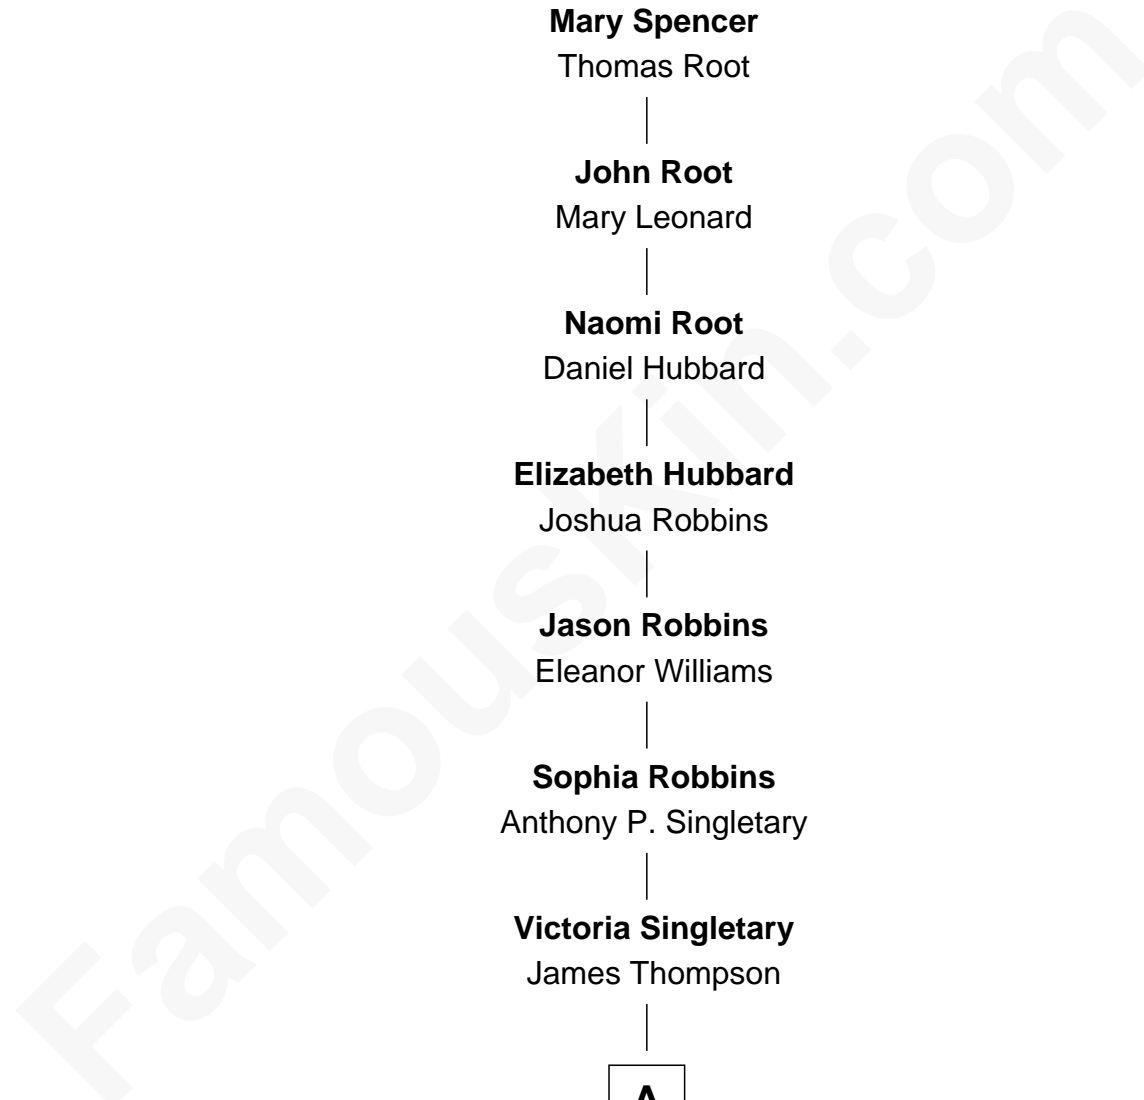

Thomas Spencer

Sarah Bearding

Mary Spencer

Thomas Root

John Root

Mary Leonard

Naomi Root

Daniel Hubbard

Elizabeth Hubbard

Joshua Robbins

Jason Robbins

Eleanor Williams

Sophia Robbins

Anthony P. Singletary

Victoria Singletary

James Thompson

A