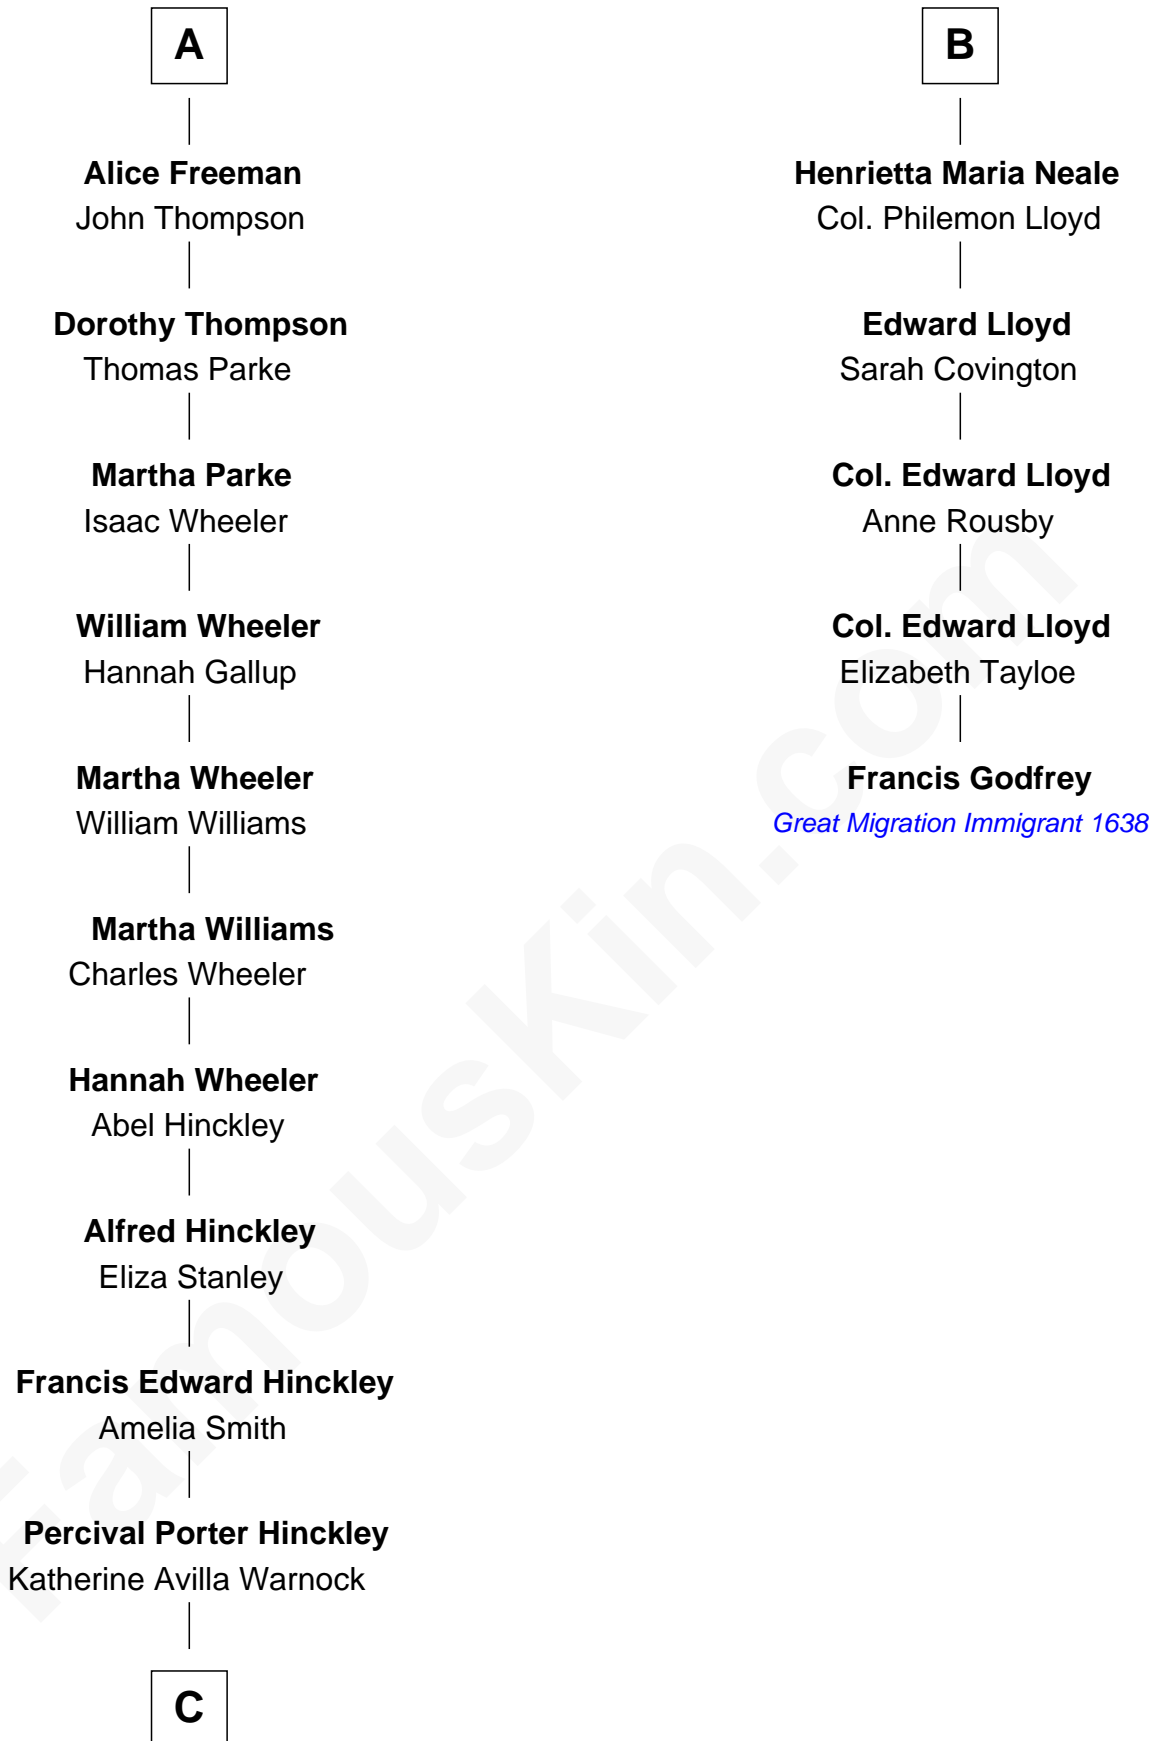

## Relationship Chart of

### John Hinckley, Jr.

Shot President Ronald Reagan

11th cousin 7 times removed of

**Francis Godfrey**

(unk - c1669) Great Migration Immigrant 1638

**C**

|  
**John Warnock Hinckley**

Jo Ann Moore

|  
**John Hinckley, Jr.**

*Shot President Ronald Reagan*

FamousKin.com