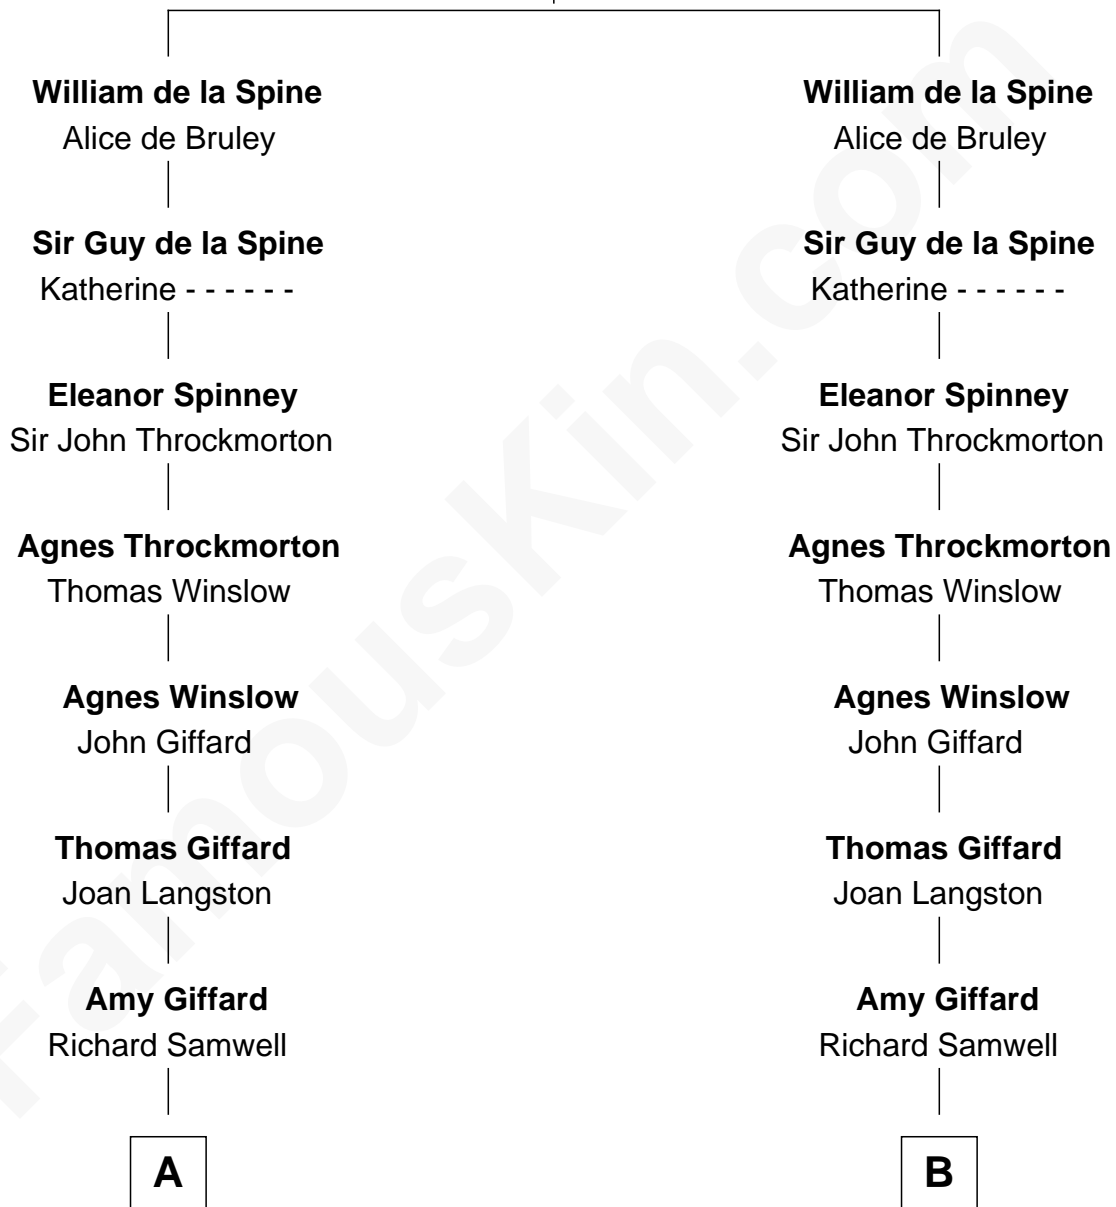

**FamousKin.com**  
**Relationship Chart of**  
**John Hinckley, Jr.**

*Shot President Ronald Reagan*

**18th cousin 3 times removed of**

**General George B. McClellan**

*Union Army - U.S. Civil War*

**William de la Spine**

Margery Durvassal

**C**

**Alfred Hinckley**

Eliza Stanley

**Francis Edward Hinckley**

Amelia Smith

**Percival Porter Hinckley**

Katherine Avilla Warnock

**John Warnock Hinckley**

Jo Ann Moore

**John Hinckley, Jr.**

*Shot President Ronald Reagan*

**D**

**Dr. George McClellan**

Elizabeth Sophia Brinton

**General George B. McClellan**