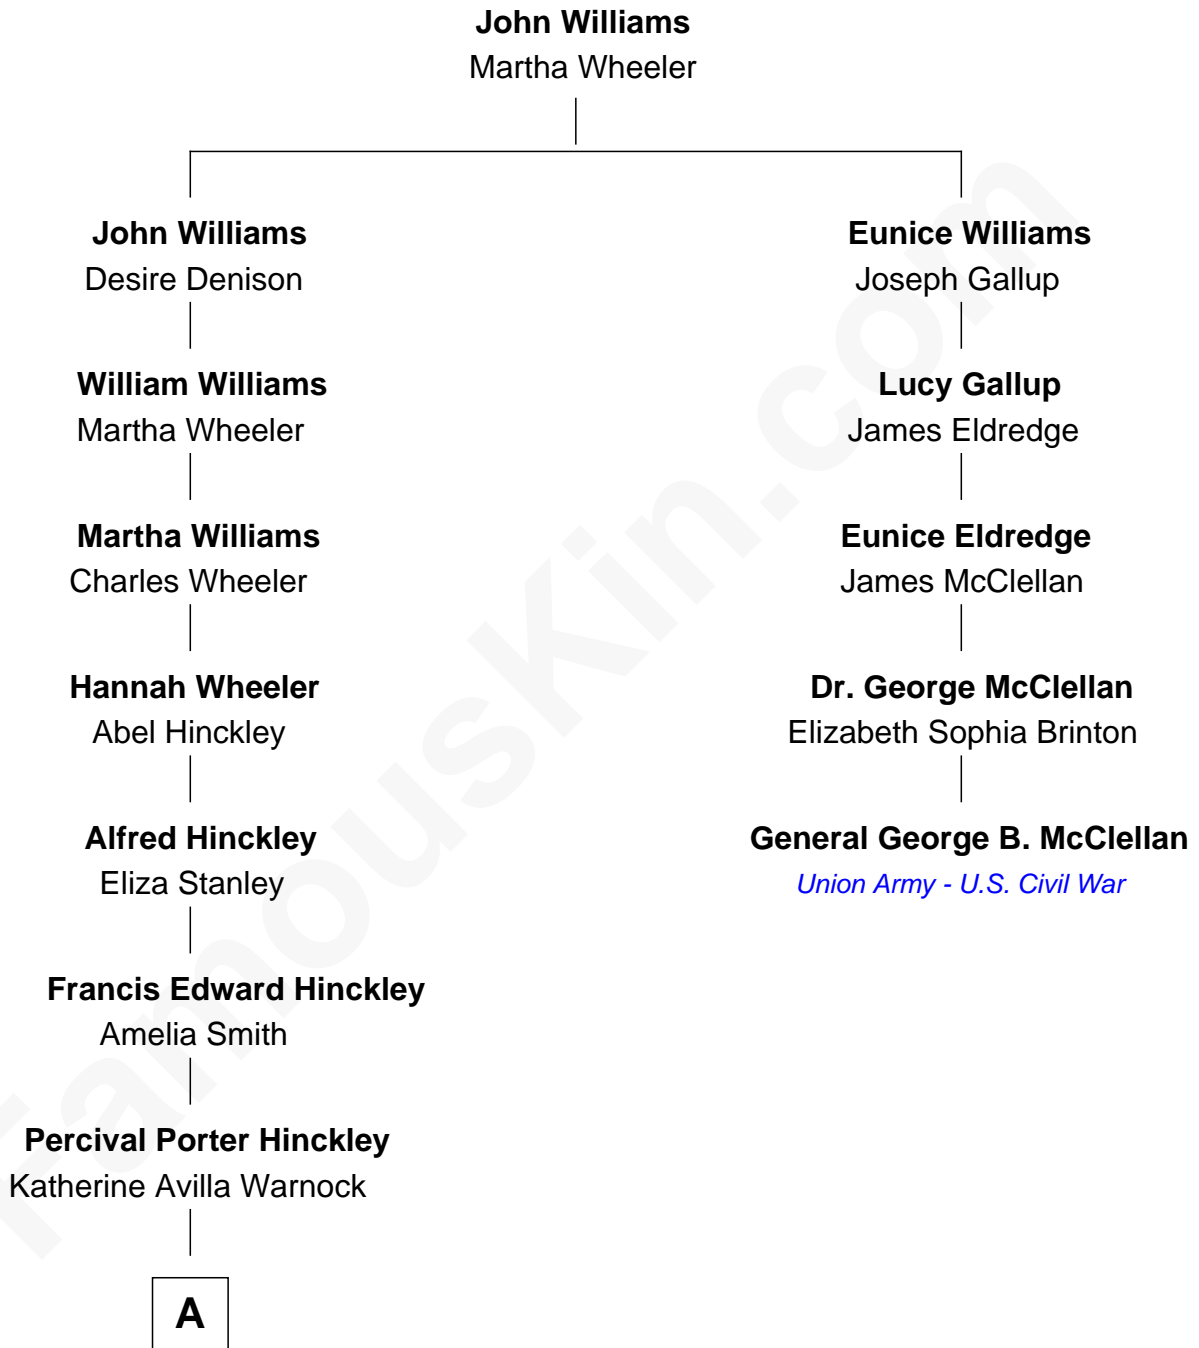

General George B. McClellan

Union Army - U.S. Civil War