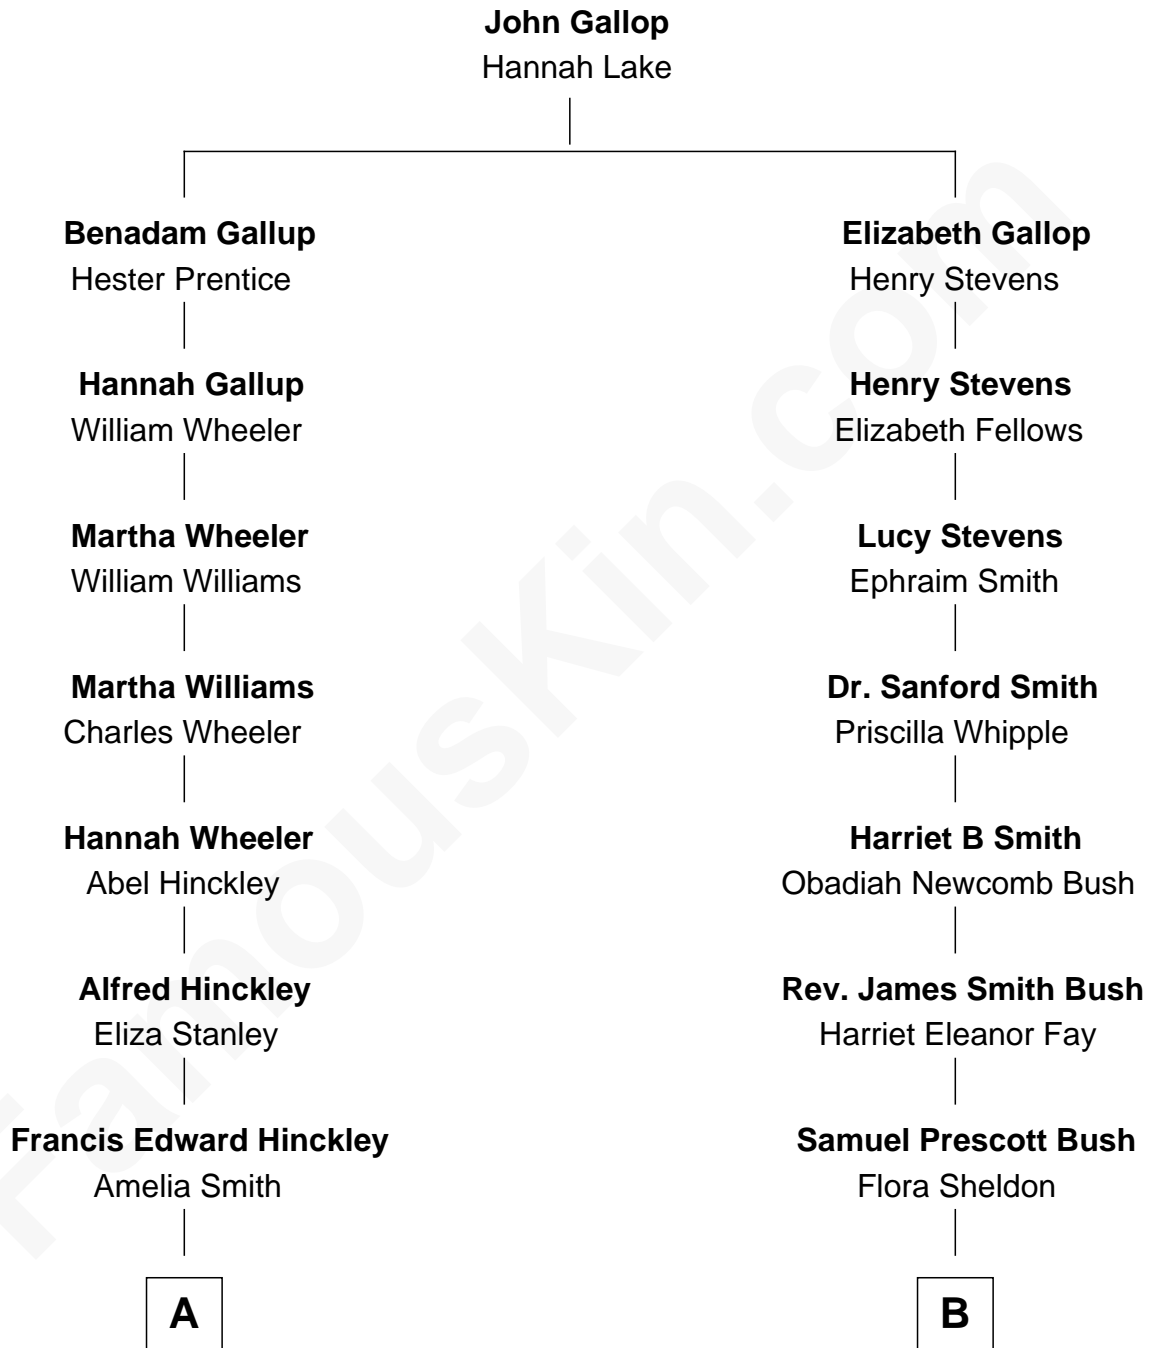

FamousKin.com Relationship Chart of

John Hinckley, Jr.

Shot President Ronald Reagan

8th cousin 1 time removed of

George H. W. Bush

41st U.S. President

A

Percival Porter Hinckley
Katherine Avilla Warnock

John Warnock Hinckley
Jo Ann Moore

John Hinckley, Jr.
Shot President Ronald Reagan

B

Prescott Sheldon Bush
Dorothy Wear Walker

George H. W. Bush
41st U.S. President

FamousKin.com