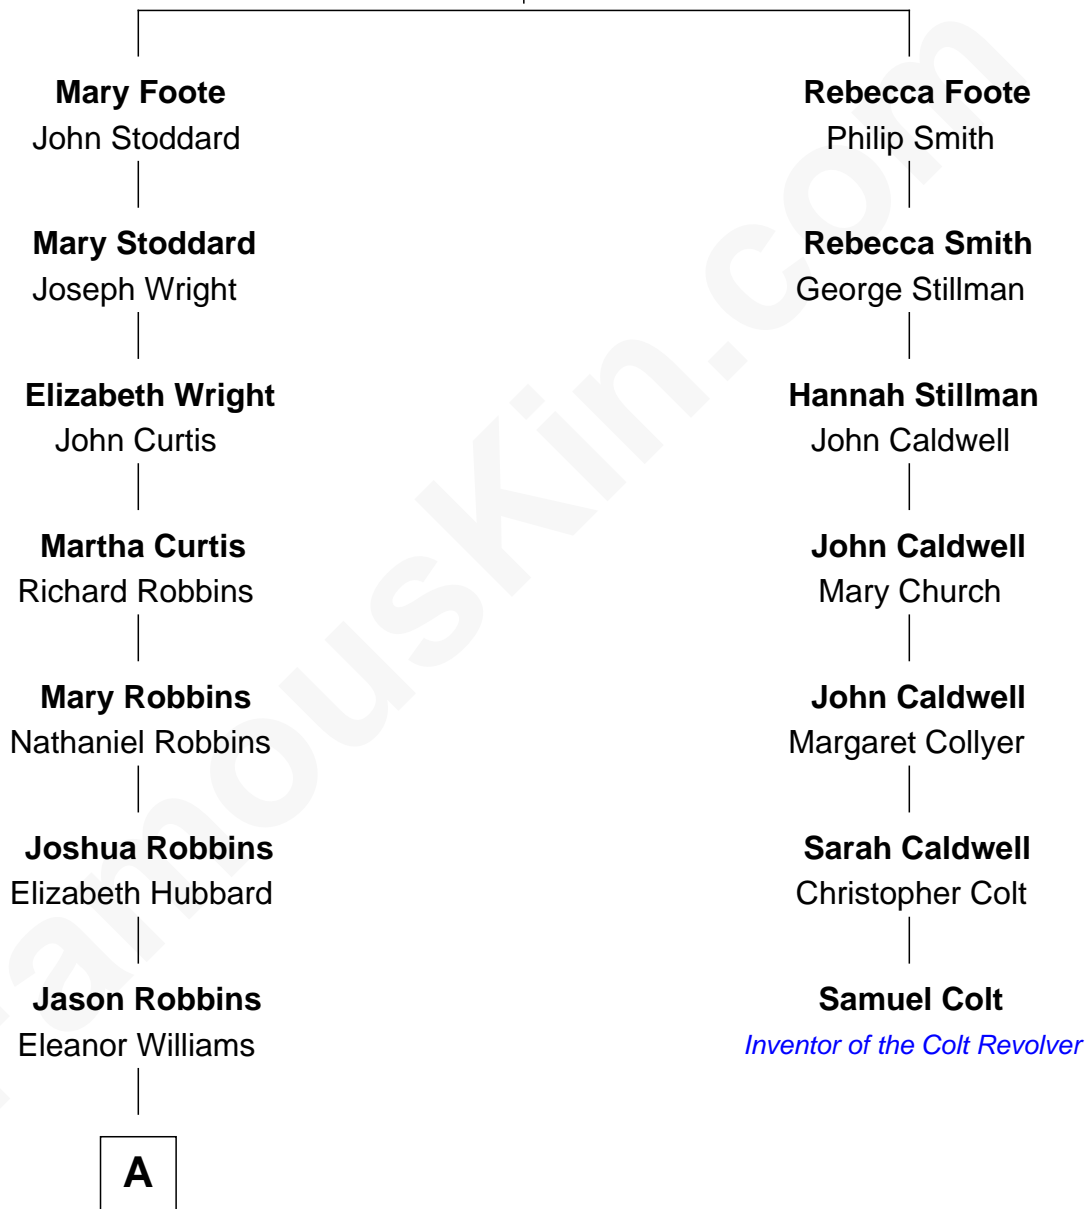

FamousKin.com Relationship Chart of

John Hinckley, Jr.

Shot President Ronald Reagan

6th cousin 6 times removed of

Samuel Colt

Inventor of the Colt Revolver

Nathaniel Foote
Elizabeth Deming

A

—
Sophia Robbins
Anthony P. Singletary

—
Victoria Singletary
James Thompson

—
Clyde Singletary Thompson
Hattie Jackson

—
Ardis Thompson
Harvey Lawrence Moore

—
Jo Ann Moore
John Warnock Hinckley

—
John Hinckley, Jr.
Shot President Ronald Reagan