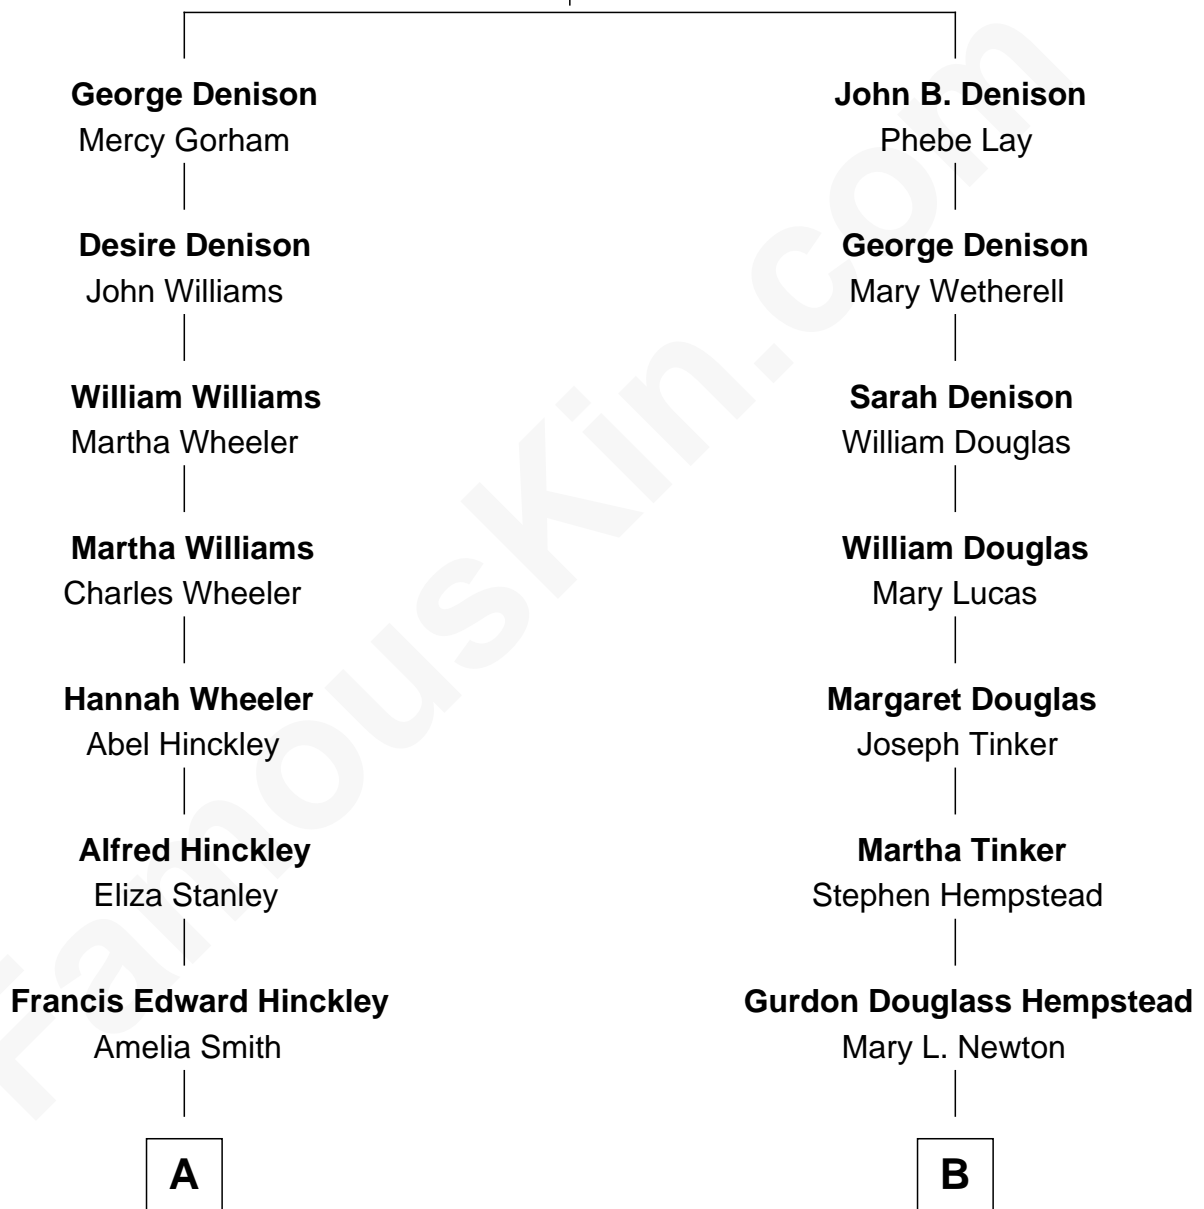

FamousKin.com

Relationship Chart of

John Hinckley, Jr.

Shot President Ronald Reagan

9th cousin 2 times removed of

Richard Gere

Movie Actor

George Denison

Ann Borodell

A

Percival Porter Hinckley
Katherine Avilla Warnock

John Warnock Hinckley
Jo Ann Moore

John Hinckley, Jr.
Shot President Ronald Reagan

B

Julia Anne Hempstead
Elisha Thomas Tiffany

Nelson Leroy Tiffany
Evaline Harriet Williams